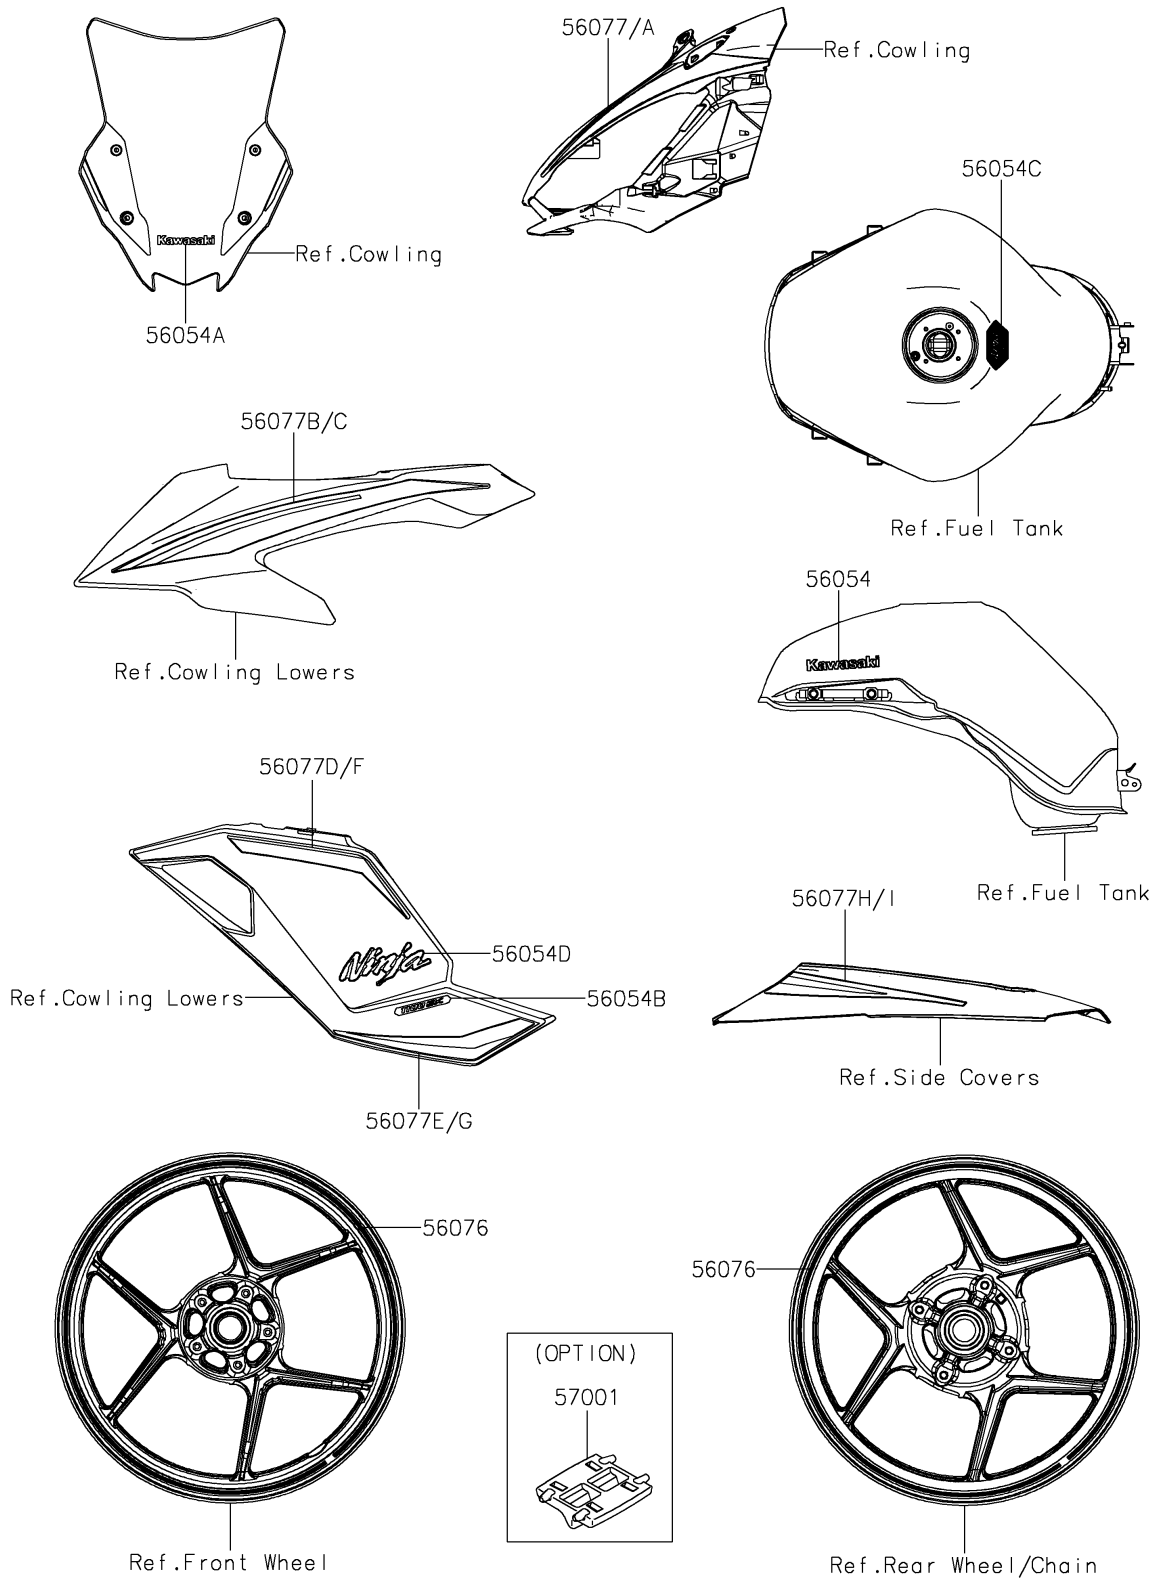

2025 NINJA® 1100SX SE ABS PARTS DIAGRAM

Decals(Green)(JSFAN/JSFAL)

F2861

2025 NINJA® 1100SX SE ABS PARTS LIST

Decals(Green)(JSFAN/JSFAL)

ITEM NAME	PART NUMBER	QUANTITY
MARK,KAWASAKI (Ref # 56054)	56054-1358	2
MARK,WINDSHIELD,KAWASAKI (Ref # 56054A)	56054-2185	1
MARK,SIDE COWL.,1100SX,3D (Ref # 56054B)	56054-4067	2
MARK,FUEL TANK,NINJA 1100SX (Ref # 56054C)	56054-4209	1
MARK,SIDE COWL.,NINJA (Ref # 56054D)	56054-4210	2
PATTERN,WHEEL,GOLD/BLK,1353X4 (Ref # 56076)	56076-7477	4
PATTERN,UPP COWL.,LH (Ref # 56077)	56077-1693	1
PATTERN,UPP COWL.,RH (Ref # 56077A)	56077-1694	1
PATTERN,SIDE COWL.,LH,UPP (Ref # 56077B)	56077-1695	1
PATTERN,SIDE COWL.,RH,UPP (Ref # 56077C)	56077-1696	1
PATTERN,SIDE COWL.,LH,CNT,UPP (Ref # 56077D)	56077-1697	1
PATTERN,SIDE COWL.,LH,CNT,LWR (Ref # 56077E)	56077-1698	1
PATTERN,SIDE COWL.,RH,CNT,UPP (Ref # 56077F)	56077-1699	1
PATTERN,SIDE COWL.,RH,CNT,LWR (Ref # 56077G)	56077-1700	1
PATTERN,TAIL COVER,LH (Ref # 56077H)	56077-1701	1
PATTERN,TAIL COVER,RH (Ref # 56077I)	56077-1702	1
RIM STRIPE APPLICATOR (Ref # 57001)	57001-1752	AR