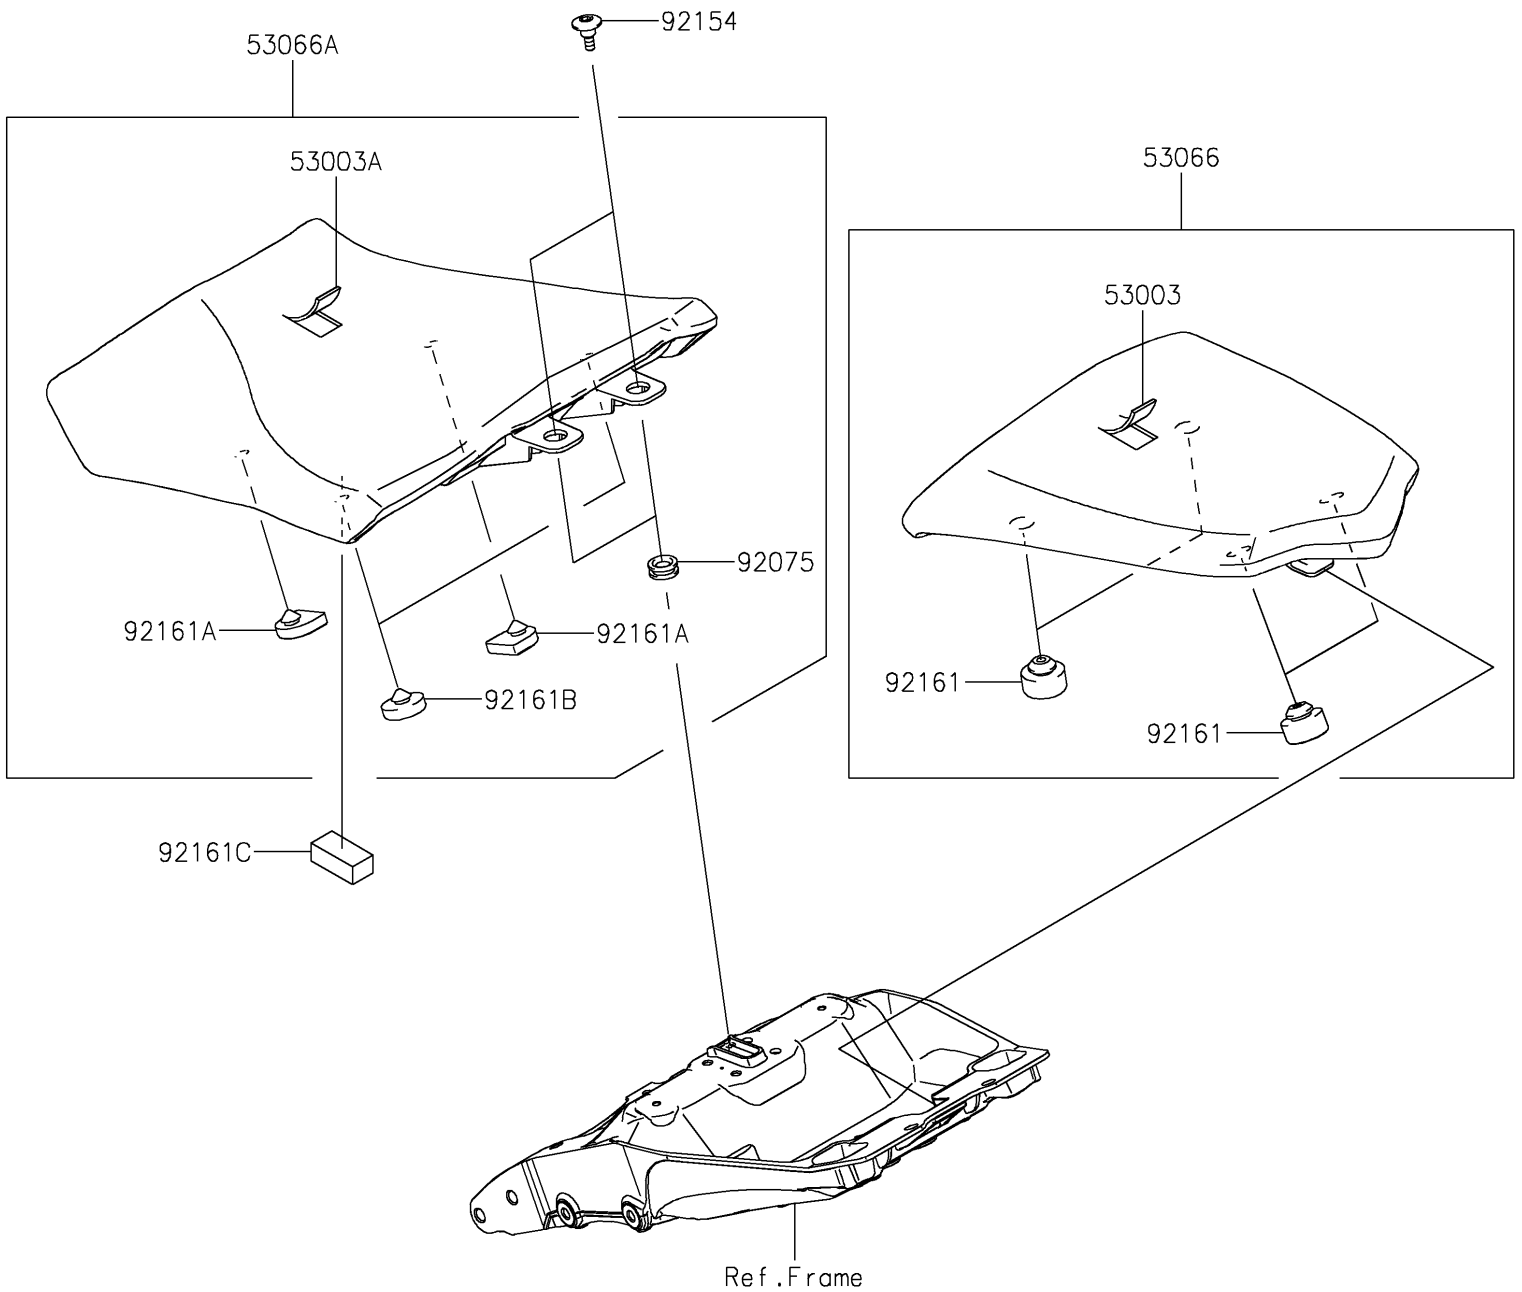

2025 NINJA® 1100SX SE ABS PARTS DIAGRAM

Seat

F2510

2025 NINJA® 1100SX SE ABS PARTS LIST

Seat

ITEM NAME	PART NUMBER	QUANTITY
LEATHER,RR SEAT,BLACK (Ref # 53003)	53003-0587-MA	1
LEATHER,FR SEAT,BLACK (Ref # 53003A)	53003-0588-MA	1
SEAT-ASSY,RR,BLACK (Ref # 53066)	53066-0774-MA	1
SEAT-ASSY,FR,BLACK (Ref # 53066A)	53066-0775-MA	1
DAMPER (Ref # 92075)	92075-1634	2
BOLT (Ref # 92154)	92154-2328	2
DAMPER,SEAT (Ref # 92161)	92161-0930	4
DAMPER,FR SEAT,FR (Ref # 92161A)	92161-0954	2
DAMPER,FR SEAT,RR (Ref # 92161B)	92161-0955	2
DAMPER,20X40X15 (Ref # 92161C)	92161-1608	1