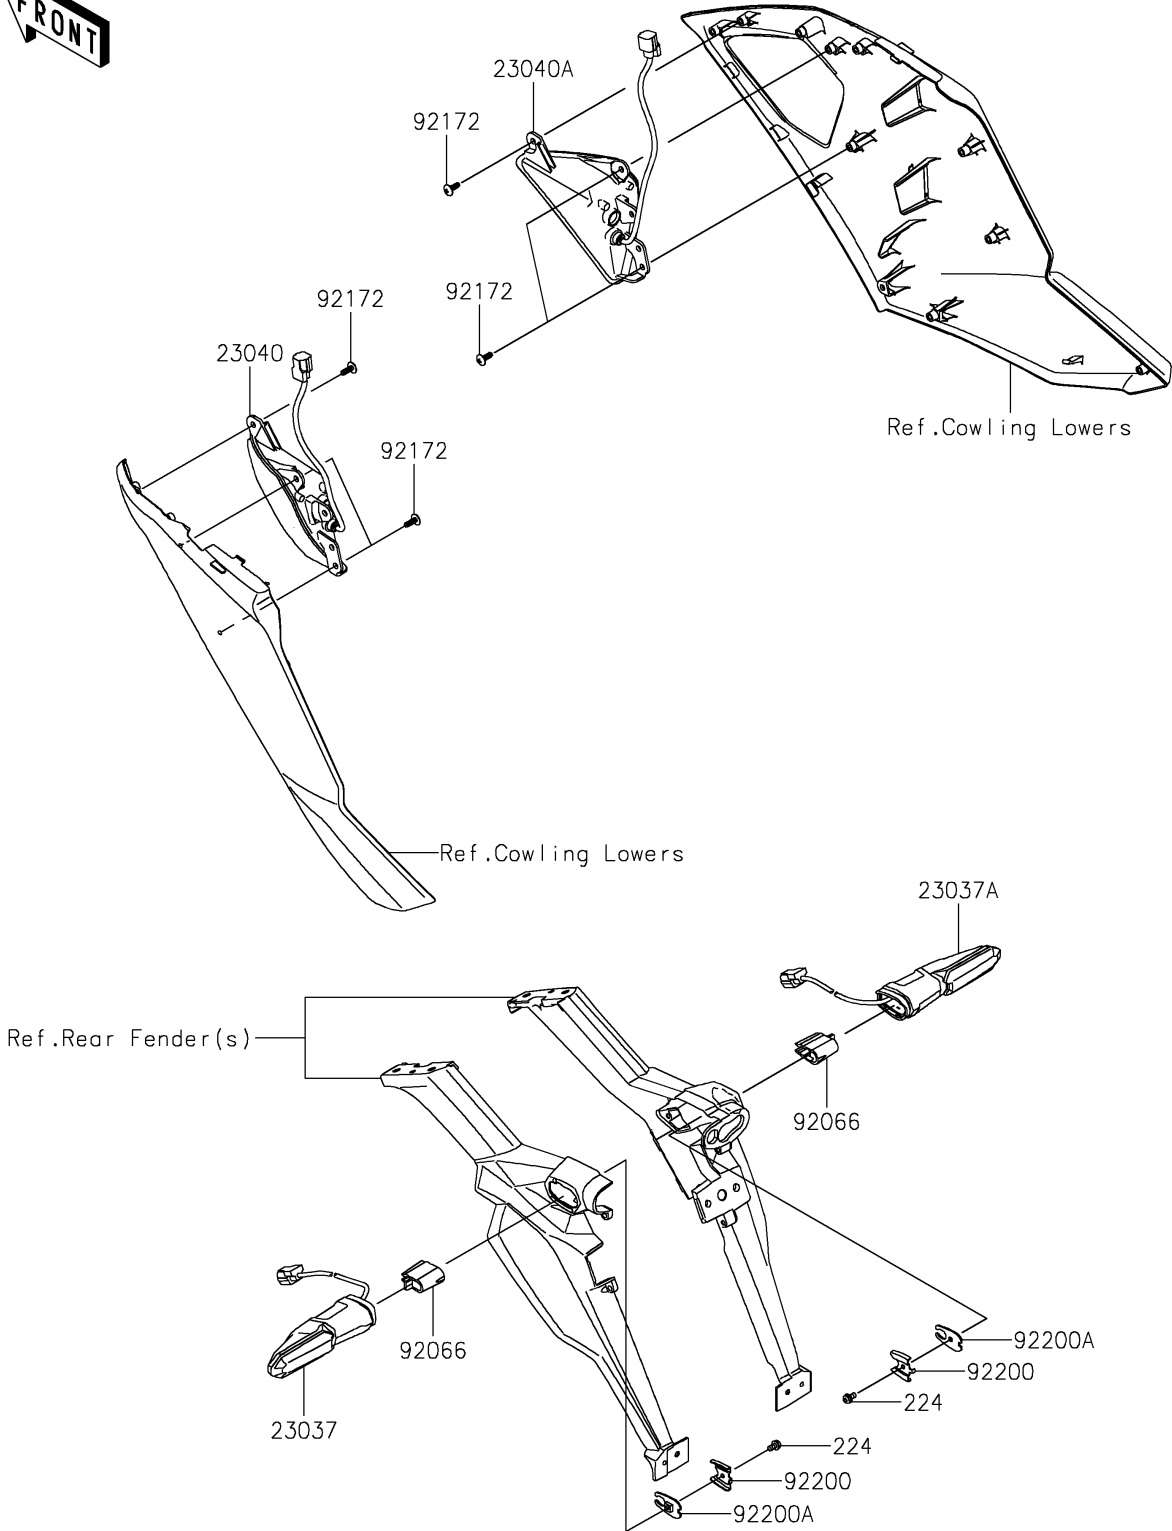

2025 Ninja 1100SX PARTS DIAGRAM

Turn Signals

F2730

2025 Ninja 1100SX PARTS LIST

Turn Signals

ITEM NAME	PART NUMBER	QUANTITY
LAMP-ASSY-SIGNAL,LED,RR,LH (Ref # 23037)	23037-0555	1
LAMP-ASSY-SIGNAL,LED,RR,RH (Ref # 23037A)	23037-0556	1
LAMP-SIGNAL,LED,FR,LH (Ref # 23040)	23040-0157	1
LAMP-SIGNAL,LED,FR,RH (Ref # 23040A)	23040-0158	1
PLUG,SIGNAL LAMP (Ref # 92066)	92066-0919	2
SCREW,TAPPING,5X14 (Ref # 92172)	92172-0265	6
WASHER (Ref # 92200)	92200-0855	2
WASHER (Ref # 92200A)	92200-2268	2
SCREW-PAN-WP-CROS,4X8 (Ref # 224)	224AB0408	2