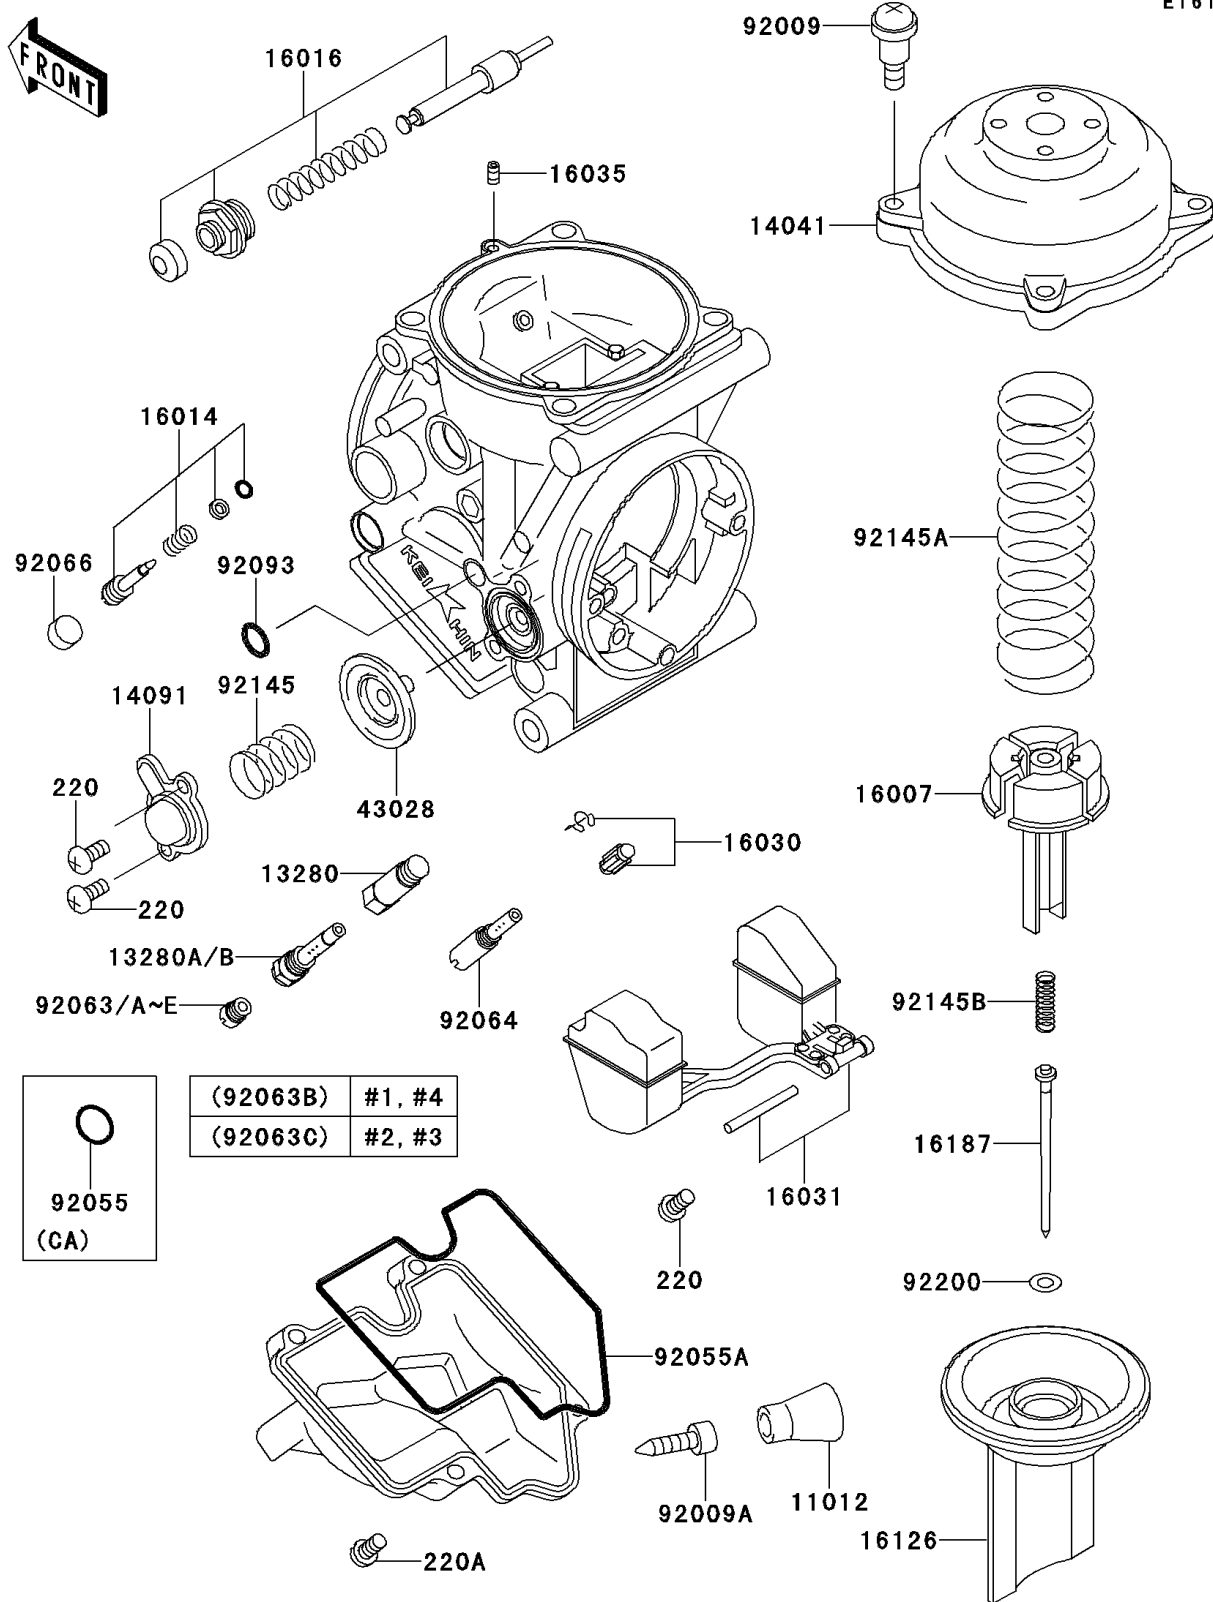

# 2000 Ninja® ZX™-9R PARTS DIAGRAM

## Carburetor Parts

E1612

### Carburetor Parts

ITEM NAME	PART NUMBER	QUANTITY
SCREW-PAN-CROS (Ref # 220)	220D0408	12
SCREW-PAN-CROS (Ref # 220A)	220D0414	16
CAP,DRAIN SCREW (Ref # 11012)	11012-1675	4
HOLDER,JET (Ref # 13280)	13280-1096	4
COVER-COMP,MIXING TOP (Ref # 14041)	14041-1138	4
COVER,AIR CUT VALVE (Ref # 14091)	14091-1246	4
SEAT-SPRING,VACUUM VALVE (Ref # 16007)	16007-1206	4
SCREW-PILOT AIR (Ref # 16014)	16014-1105	4
PLUNGER (Ref # 16016)	16016-1114	4
VALVE-FLOAT (Ref # 16030)	16030-1094	4
FLOAT (Ref # 16031)	16031-1097	4
JET-AIR,LEAK (Ref # 16035)	16035-1055	4
VALVE,VACUUM (Ref # 16126)	16126-1392	4
NEEDLE-JET,N9BB (Ref # 16187)	16187-1131	4
DIAPHRAGM,AIR CUT VALVE (Ref # 43028)	43028-1085	4
SCREW,4X4.4 (Ref # 92009)	92009-1549	15
SCREW,DRAIN,M6X0.75 (Ref # 92009A)	92009-1551	4
RING-O,FLOAT CHAMBER (Ref # 92055A)	92055-1589	4
JET-MAIN,#155 (Ref # 92063)	92063-1332	AR
JET-MAIN,#158 (Ref # 92063A)	92063-1344	AR
JET-MAIN,#160 (Ref # 92063B)	92063-1345	2
JET-MAIN,#165 (Ref # 92063C)	92063-1347	2
JET-MAIN,#170 (Ref # 92063D)	92063-1386	AR
JET-MAIN,#175 (Ref # 92063E)	92063-1387	AR
JET-PILOT,#38 (Ref # 92064)	92064-1210	4
PLUG,PILOT AIR SCREW,6.9X2 (Ref # 92066)	92066-1051	4
SEAL,"U"RING (Ref # 92093)	92093-1046	4
SPRING,AIR CUT VALVE (Ref # 92145)	92145-1149	4
SPRING,VACUUM VALVE (Ref # 92145A)	92145-1337	4

### Carburetor Parts

ITEM NAME	PART NUMBER	QUANTITY
SPRING,NEEDLE JET (Ref # 92145B)	92145-1338	4
WASHER,NEEDLE JET (Ref # 92200)	92200-1525	4
HOLDER,JET NEEDLE (Ref # 13280A)	13280-1194	4
HOLDER,JET NEEDLE (Ref # 13280B)	13280-1200	4
RING-O (Ref # 92055)	92055-1004	4