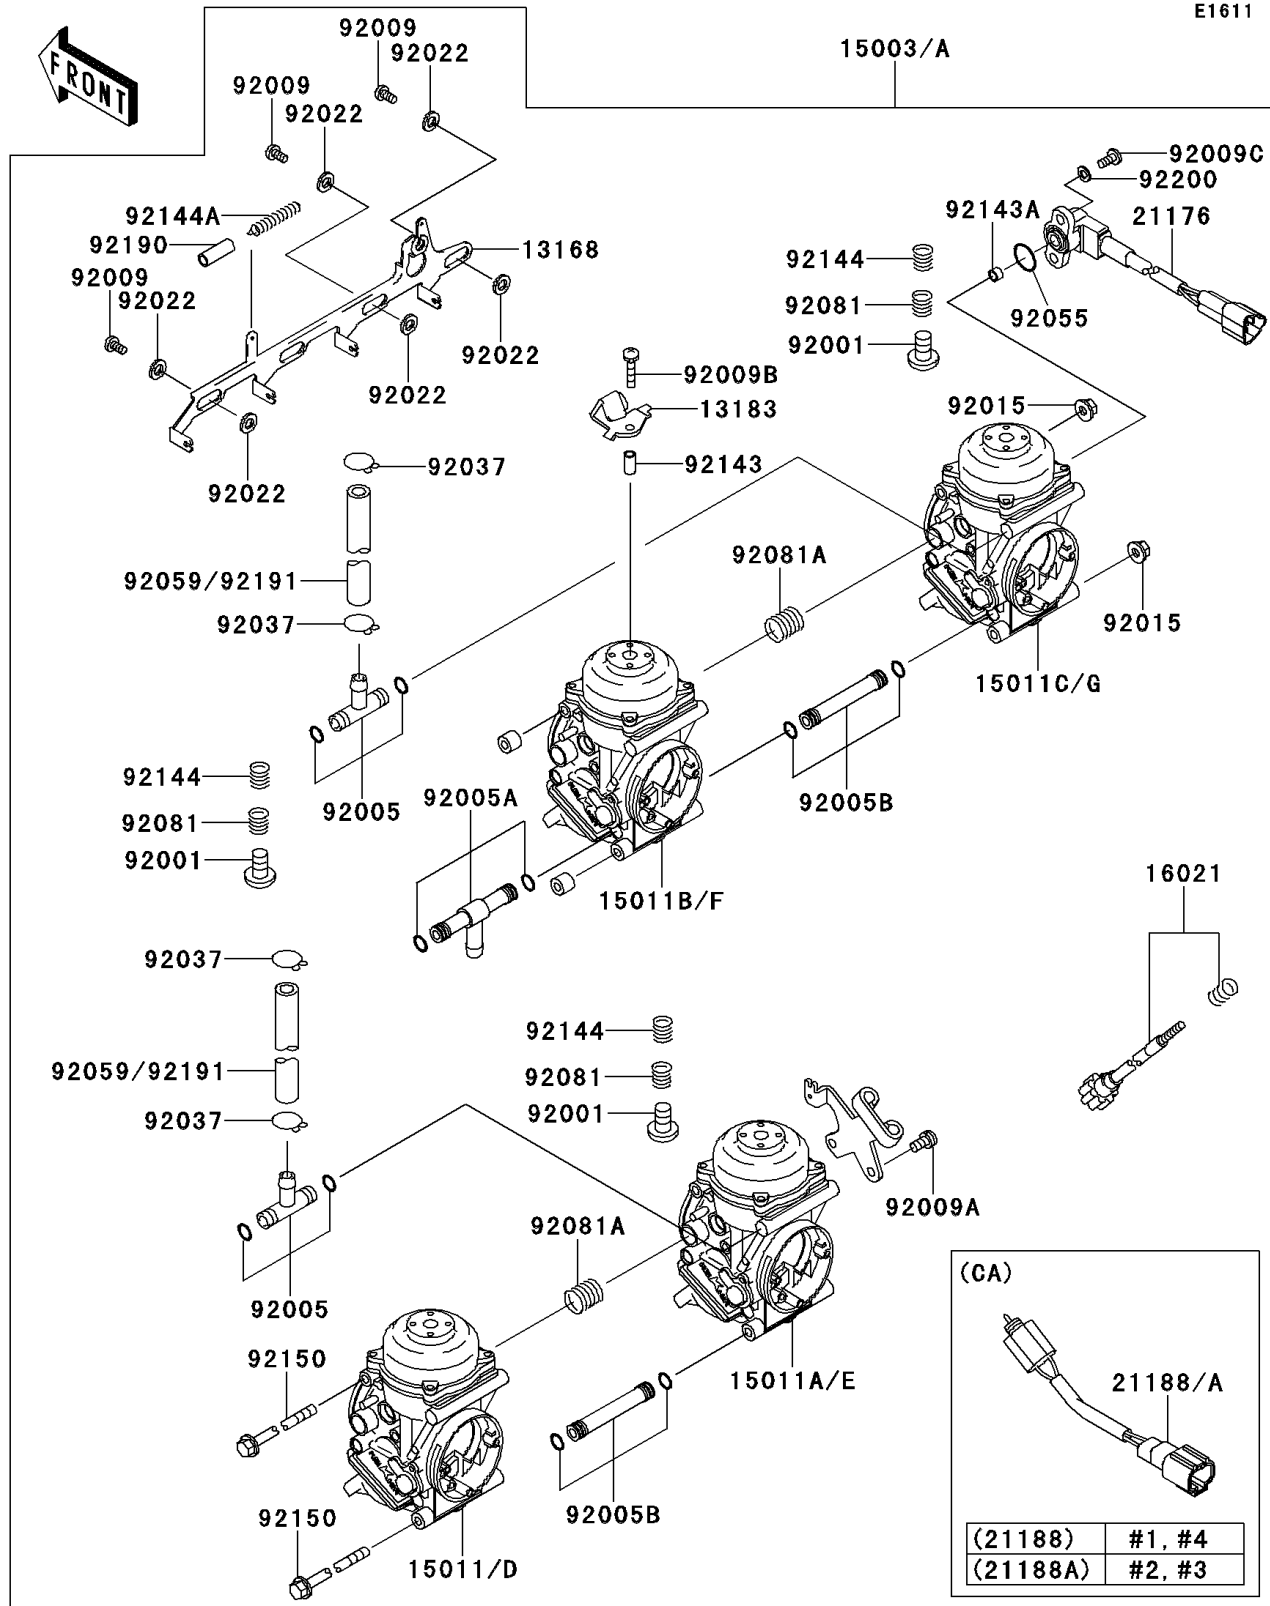

## 2000 Ninja® ZX™-9R PARTS DIAGRAM

Carburetor

E1611

## 2000 Ninja® ZX™-9R PARTS LIST

Carburetor

ITEM NAME	PART NUMBER	QUANTITY
LEVER,STARTER (Ref # 13168)	13168-1593	1
PLATE,STARTER CABLE (Ref # 13183)	13183-1592	1
SCREW-THROTTLE STOP (Ref # 16021)	16021-1230	1
SENSOR (Ref # 21176)	21176-1073	1
BOLT,THROTTLE ADJUST (Ref # 92001)	92001-1998	1
FITTING (Ref # 92005)	92005-1338	1
FITTING (Ref # 92005A)	92005-1374	1
FITTING (Ref # 92005B)	92005-1375	1
SCREW (Ref # 92009)	92009-1262	1
SCREW (Ref # 92009A)	92009-1597	1
SCREW,4X18 (Ref # 92009B)	92009-1632	1
SCREW (Ref # 92009C)	92009-1781	1
NUT,FLANGED,5MM (Ref # 92015)	92015-1259	1
WASHER,6.1X11X0.8,POLYACETAL (Ref # 92022)	92022-1199	1
CLAMP,TUBE (Ref # 92037)	92037-1194	1
RING-O,SENSOR (Ref # 92055)	92055-1574	1
SPRING,THROTTLE ADJUST UPP (Ref # 92081)	92081-1620	1
SPRING,THROTTLE ADJUST CNT (Ref # 92081A)	92081-1622	1
COLLAR,4X5.2X9.6 (Ref # 92143)	92143-1265	1
COLLAR (Ref # 92143A)	92143-1907	1
SPRING,THROTTLE ADJUST LWR (Ref # 92144)	92144-1451	1
SPRING,STARTER LEVER (Ref # 92144A)	92144-1518	1
BOLT (Ref # 92150)	92150-1416	1
TUBE,STARTER SPRING (Ref # 92190)	92190-1157	1
WASHER (Ref # 92200)	92200-1369	1
CARBURETOR-ASSY (Ref # 15003)	15003-1608	1
CARBURETOR-ASSY (Ref # 15003A)	15003-1609	1
CARBURETOR,LH,OUTSIDE (Ref # 15011)	15011-1800	1
CARBURETOR,LH,INSIDE (Ref # 15011A)	15011-1801	1

## 2000 Ninja® ZX™-9R PARTS LIST

Carburetor

ITEM NAME	PART NUMBER	QUANTITY
CARBURETOR,RH,INSIDE (Ref # 15011B)	15011-1802	1
CARBURETOR,RH,OUTSIDE (Ref # 15011C)	15011-1803	1
CARBURETOR,LH,OUTSIDE (Ref # 15011D)	15011-1804	1
CARBURETOR,LH,INSIDE (Ref # 15011E)	15011-1805	1
CARBURETOR,RH,INSIDE (Ref # 15011F)	15011-1806	1
CARBURETOR,RH,OUTSIDE (Ref # 15011G)	15011-1807	1
SOLENOID,#1&#4,FUEL CUT VALVE (Ref # 21188)	21188-1006	1
SOLENOID,#2&#3,FUEL CUT VALVE (Ref # 21188A)	21188-1007	1
TUBE,7X11X45 (Ref # 92059)	92059-1738	1
TUBE,7X11X32 (Ref # 92191)	92191-1513	1