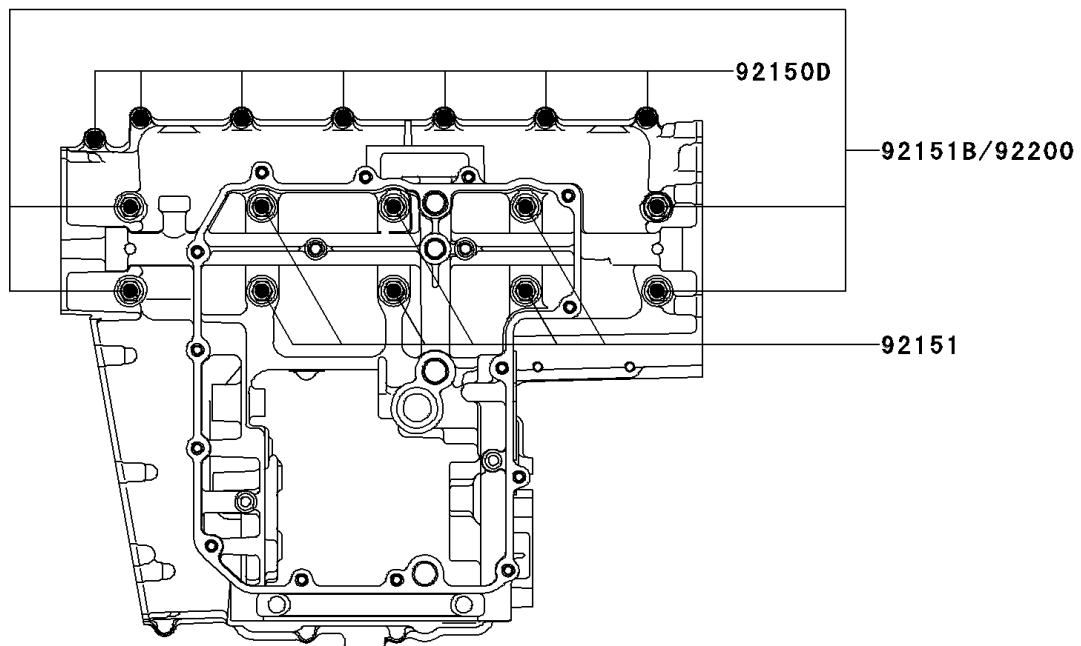

2000 Ninja® ZX™-9R PARTS DIAGRAM

Crankcase Bolt Pattern

E1412

Upper Case

Lower Case

2000 Ninja® ZX™-9R PARTS LIST

Crankcase Bolt Pattern

ITEM NAME	PART NUMBER	QUANTITY
BOLT,7X85 (Ref # 92150)	92150-1251	3
BOLT,8X70 (Ref # 92150A)	92150-1483	2
BOLT,6X60 (Ref # 92150B)	92150-1548	2
BOLT,6X90 (Ref # 92150C)	92150-1622	2
BOLT,6X40 (Ref # 92150D)	92150-1794	10
BOLT,9X81 (Ref # 92151)	92151-1222	6
BOLT,7X50 (Ref # 92151A)	92151-1223	1
BOLT,9X95 (Ref # 92151B)	92151-1378	4
WASHER (Ref # 92200)	92200-1426	4