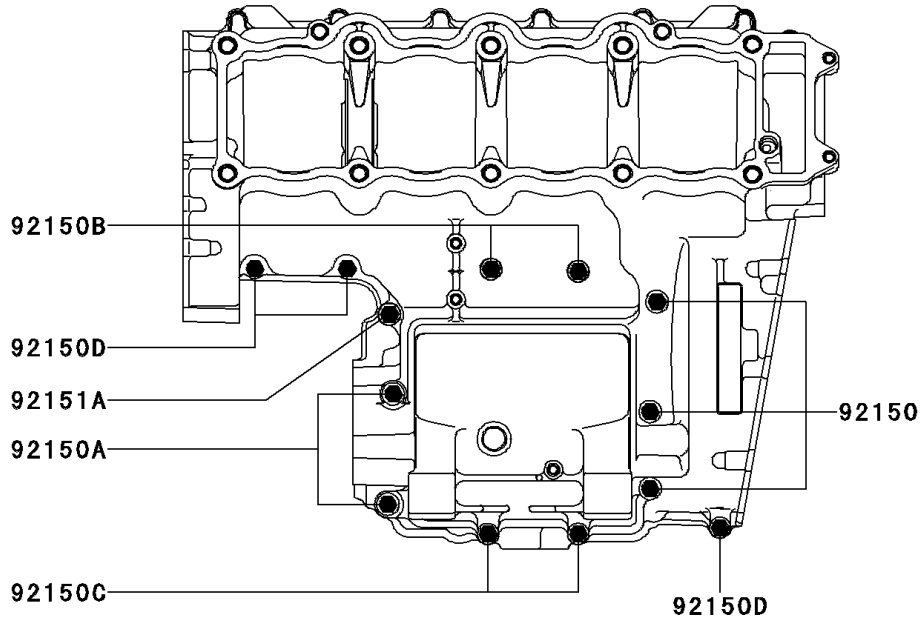

2000 Ninja® ZX™-9R PARTS DIAGRAM

Crankcase Bolt Pattern

E1412

Upper Case

Lower Case

2000 Ninja® ZX™-9R PARTS LIST

Crankcase Bolt Pattern

ITEM NAME	PART NUMBER	QUANTITY
BOLT,7X85 (Ref # 92150)	92150-1251	3
BOLT,8X70 (Ref # 92150A)	92150-1483	2
BOLT,6X60 (Ref # 92150B)	92150-1548	2
BOLT,6X90 (Ref # 92150C)	92150-1622	2
BOLT,6X40 (Ref # 92150D)	92150-1794	10
BOLT,9X81 (Ref # 92151)	92151-1222	6
BOLT,7X50 (Ref # 92151A)	92151-1223	1
BOLT,9X95 (Ref # 92151B)	92151-1378	4
WASHER (Ref # 92200)	92200-1426	4