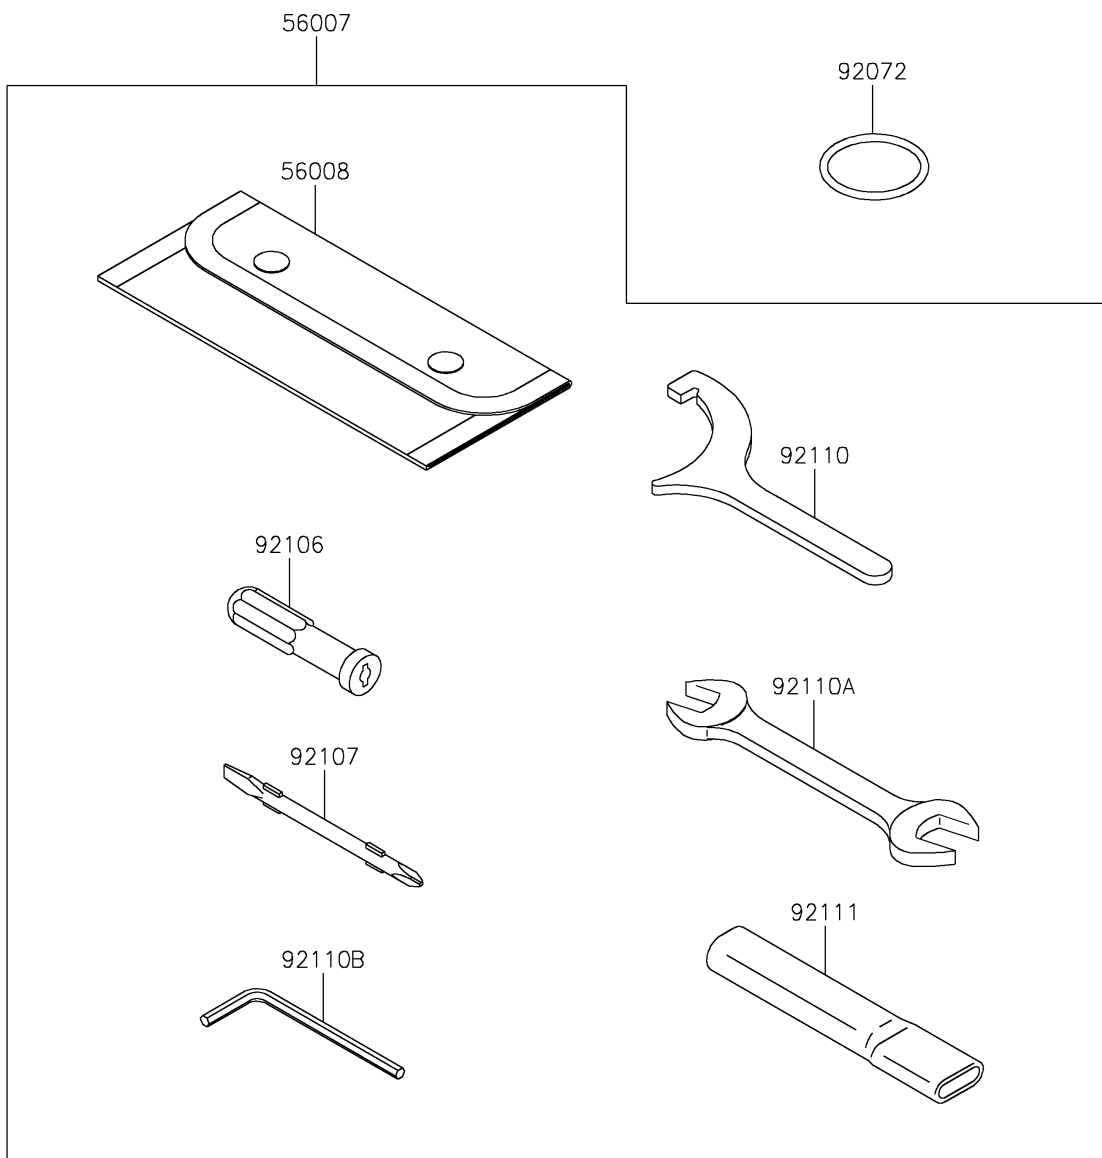

2025 NINJA® 650 KRT EDITION ABS

PARTS DIAGRAM

Owner's Tools

F2810

2025 NINJA® 650 KRT EDITION ABS

Kawasaki
Let the Good Times Roll®

PARTS LIST

Owner's Tools

ITEM NAME	PART NUMBER	QUANTITY
TOOL-KIT (Ref # 56007)	56007-0176	1
BAG (Ref # 56008)	56008-0038	1
GASKET-LIQUID,TB1211,WHITE (Ref # 56019)	56019-120	1
BAND,TOOL CASE (Ref # 92072)	92072-0865	1
GASKET-LIQUID,TB1211F,CLEAR (Ref # 92104)	92104-0004	1
GASKET-LIQUID,TB1216B,BLACK (Ref # 92104A)	92104-1064	1
GASKET-LIQUID,TB1207B,BLACK (Ref # 92104B)	92104-2068	1
GRIP-SCREW DRIVER (Ref # 92106)	92106-0004	1
TOOL-DRIVER,#2PHILLIPS&SLOT (Ref # 92107)	92107-0019	1
TOOL-WRENCH,HOOK SPANNER,R37.5 (Ref # 92110)	92110-0558	1
TOOL-WRENCH,OPEN END,12X14 (Ref # 92110A)	92110-0565	1
TOOL-WRENCH,ALLEN,4MM (Ref # 92110B)	92110-0567	1
TOOL-BAR,WRENCH (Ref # 92111)	92111-0008	1