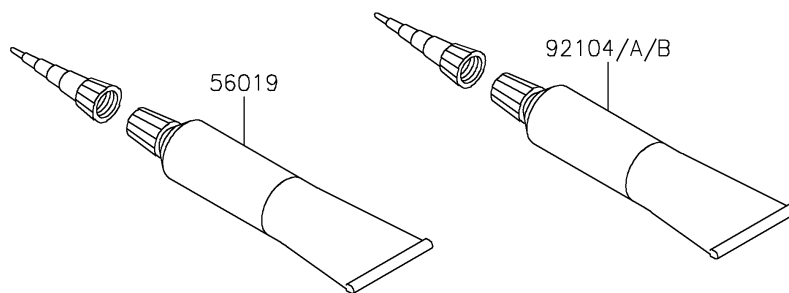

2025 NINJA® 650 KRT EDITION ABS

PARTS DIAGRAM

Owner's Tools

F2810

2025 NINJA® 650 KRT EDITION ABS

Kawasaki
Let the Good Times Roll®

PARTS LIST

Owner's Tools

ITEM NAME	PART NUMBER	QUANTITY
TOOL-KIT (Ref # 56007)	56007-0176	1
BAG (Ref # 56008)	56008-0038	1
GASKET-LIQUID,TB1211,WHITE (Ref # 56019)	56019-120	1
BAND,TOOL CASE (Ref # 92072)	92072-0865	1
GASKET-LIQUID,TB1211F,CLEAR (Ref # 92104)	92104-0004	1
GASKET-LIQUID,TB1216B,BLACK (Ref # 92104A)	92104-1064	1
GASKET-LIQUID,TB1207B,BLACK (Ref # 92104B)	92104-2068	1
GRIP-SCREW DRIVER (Ref # 92106)	92106-0004	1
TOOL-DRIVER,#2PHILLIPS&SLOT (Ref # 92107)	92107-0019	1
TOOL-WRENCH,HOOK SPANNER,R37.5 (Ref # 92110)	92110-0558	1
TOOL-WRENCH,OPEN END,12X14 (Ref # 92110A)	92110-0565	1
TOOL-WRENCH,ALLEN,4MM (Ref # 92110B)	92110-0567	1
TOOL-BAR,WRENCH (Ref # 92111)	92111-0008	1