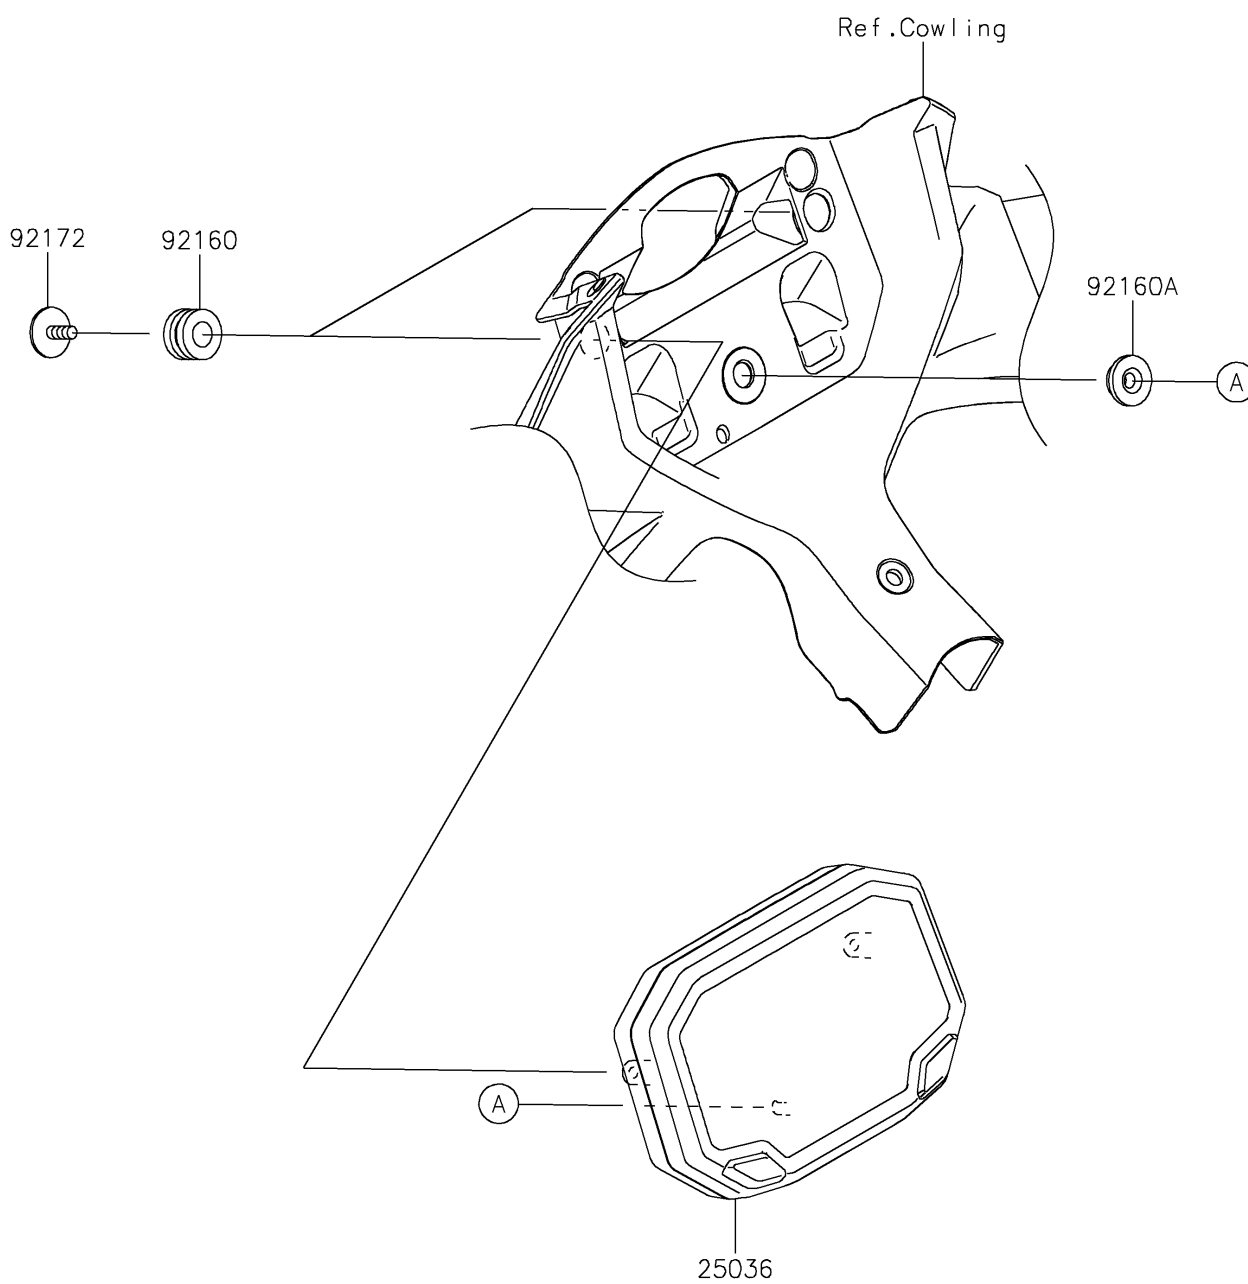

2025 NINJA® 650 KRT EDITION ABS

PARTS DIAGRAM

Meter(s)

F2530

2025 NINJA® 650 KRT EDITION ABS

Kawasaki
Let the Good Times Roll®

PARTS LIST

Meter(s)

ITEM NAME	PART NUMBER	QUANTITY
METER-ASSY,TFT DISPLAY (Ref # 25036)	25036-0133	1
DAMPER,10X20X12 (Ref # 92160)	92160-1167	2
DAMPER (Ref # 92160A)	92160-1613	1
SCREW,CROSS,5X14 (Ref # 92172)	92172-1226	2