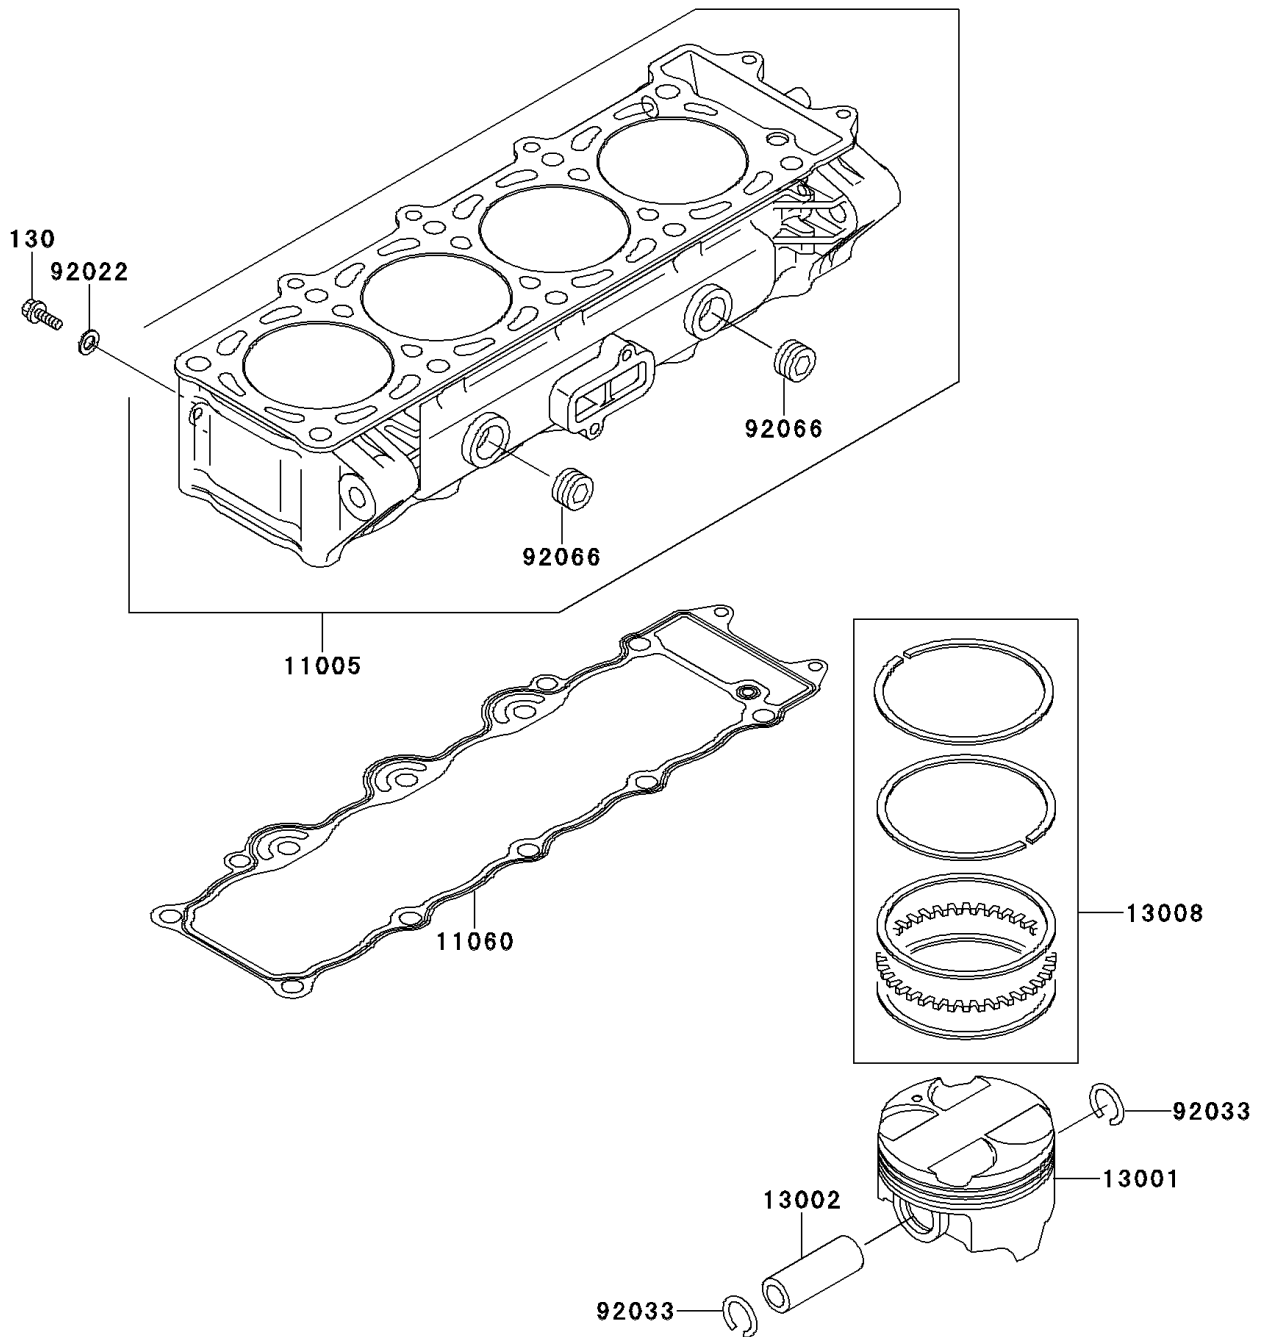

# 2000 Ninja® ZX™-9R PARTS DIAGRAM

Cylinder/Piston(s)

E1120

## 2000 Ninja® ZX™-9R PARTS LIST

Cylinder/Piston(s)

ITEM NAME	PART NUMBER	QUANTITY
BOLT-FLANGED (Ref # 130)	130Y0610	1
CYLINDER-ENGINE (Ref # 11005)	11005-1909	1
GASKET,CYLINDER BASE (Ref # 11060)	11060-1974	1
PISTON-ENGINE (Ref # 13001)	13001-1567	4
PIN-PISTON (Ref # 13002)	13002-1117	4
RING-SET-PISTON (Ref # 13008)	13008-1181	4
WASHER,6.2X11X1 (Ref # 92022)	92022-304	1
RING-SNAP,20.5X1.2 (Ref # 92033)	92033-1099	8
PLUG,PT1/2X12.5 (Ref # 92066)	92066-1253	2