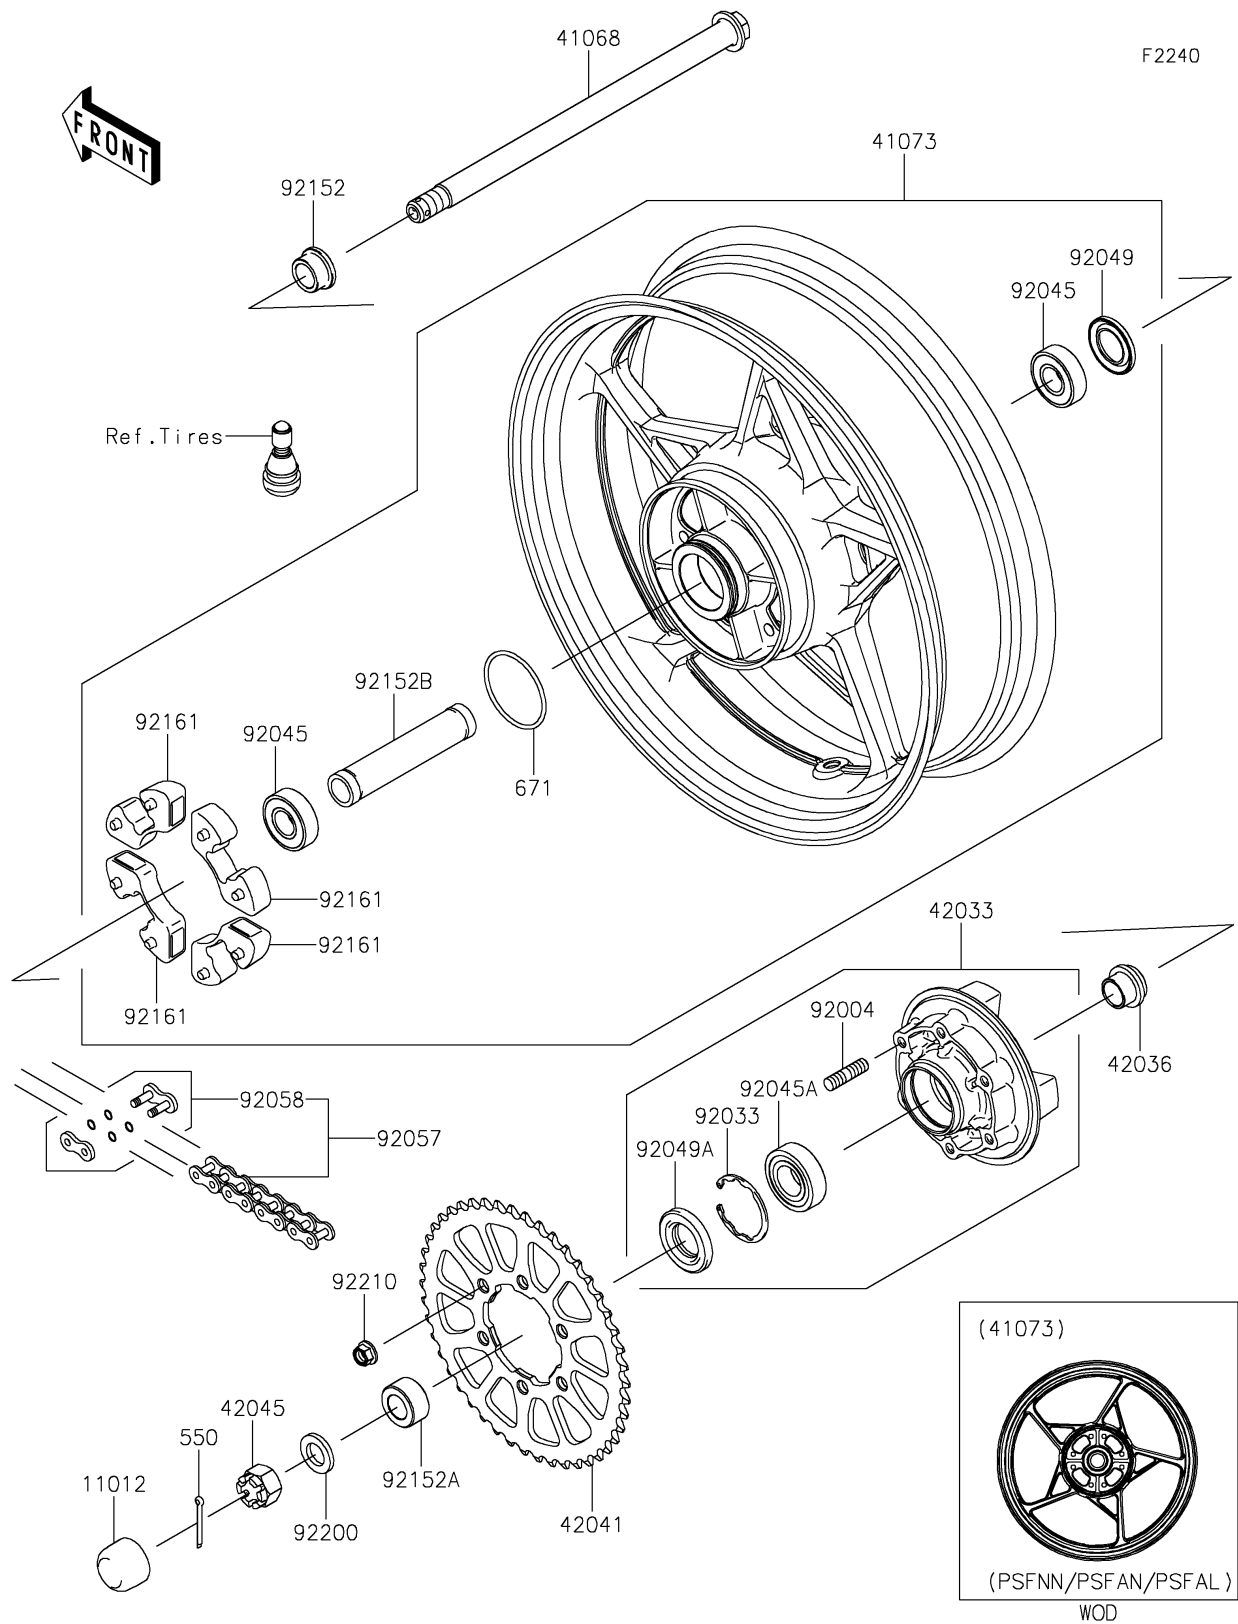

2025 NINJA® 650 KRT EDITION ABS

Kawasaki
Let the Good Times Roll®

PARTS DIAGRAM

Rear Wheel/Chain

2025 NINJA® 650 KRT EDITION ABS

Kawasaki
Let the Good Times Roll®

PARTS LIST

Rear Wheel/Chain

ITEM NAME	PART NUMBER	QUANTITY
CAP,AXLE NUT (Ref # 11012)	11012-1590	1
AXLE,RR,20X339.9 (Ref # 41068)	41068-0617	1
WHEEL-ASSY,RR,G.BLACK (Ref # 41073)	41073-0704-QT	1
COUPLING-ASSY,RR HUB (Ref # 42033)	42033-0603	1
SLEEVE,RR HUB,L=23 (Ref # 42036)	42036-1251	1
SPROCKET-HUB,46T (Ref # 42041)	42041-0177	1
NUT,CASTLE,18MM (Ref # 42045)	42045-018	1
STUD,10X19 (Ref # 92004)	92004-0048	6
RING-SNAP,52MM (Ref # 92033)	92033-1043	1
BEARING-BALL,20X47X14 (Ref # 92045)	92045-0821	2
BEARING-BALL,6205-2NSE9C3 (Ref # 92045A)	92045-1496	1
SEAL-OIL,28 47 5 (Ref # 92049)	92049-0140	1
SEAL-OIL (Ref # 92049A)	92049-1287	1
CHAIN,DRIVE,DID520VM4X114L (Ref # 92057)	92057-0840	1
JOINT-CHAIN (Ref # 92058)	92058-0077	1
COLLAR,RR AXLE,RH,L=17 (Ref # 92152)	92152-0302	1
COLLAR,20X35X18 (Ref # 92152A)	92152-0751	1
COLLAR,20.2X27.2X133 (Ref # 92152B)	92152-2228	1
DAMPER,SHOCK,RR HUB (Ref # 92161)	92161-0303	4
WASHER,19X32X4 (Ref # 92200)	92200-1865	1
NUT,LOCK,FLANGED,10MM (Ref # 92210)	92210-0276	6
PIN-COTTER,4.0X35 (Ref # 550)	550AA4035	1
O RING,60MM (Ref # 671)	671B2560	1