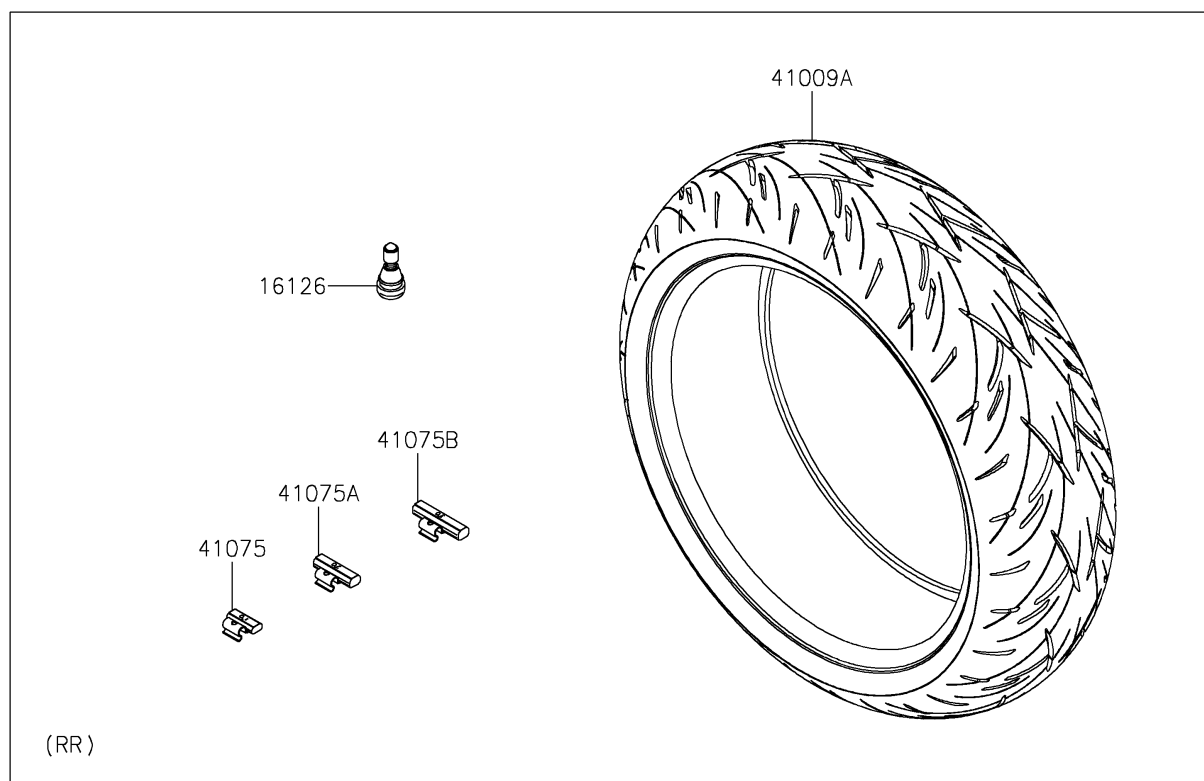

2025 NINJA® 650 KRT EDITION ABS

PARTS DIAGRAM

Tires

F2210

2025 NINJA® 650 KRT EDITION ABS

Kawasaki
Let the Good Times Roll®

PARTS LIST

Tires

ITEM NAME	PART NUMBER	QUANTITY
VALVE,TIRE (Ref # 16126)	16126-1140	2
TIRE,FR,120/70ZR17(58W) (Ref # 41009)	41009-0832	1
TIRE,RR,160/60ZR17(69W) (Ref # 41009A)	41009-0833	1
BALANCER-WHEEL,10G,SILVER (Ref # 41075)	41075-0007	AR
BALANCER-WHEEL,20G,SILVER (Ref # 41075A)	41075-0008	AR
BALANCER-WHEEL,30G,SILVER (Ref # 41075B)	41075-0009	AR