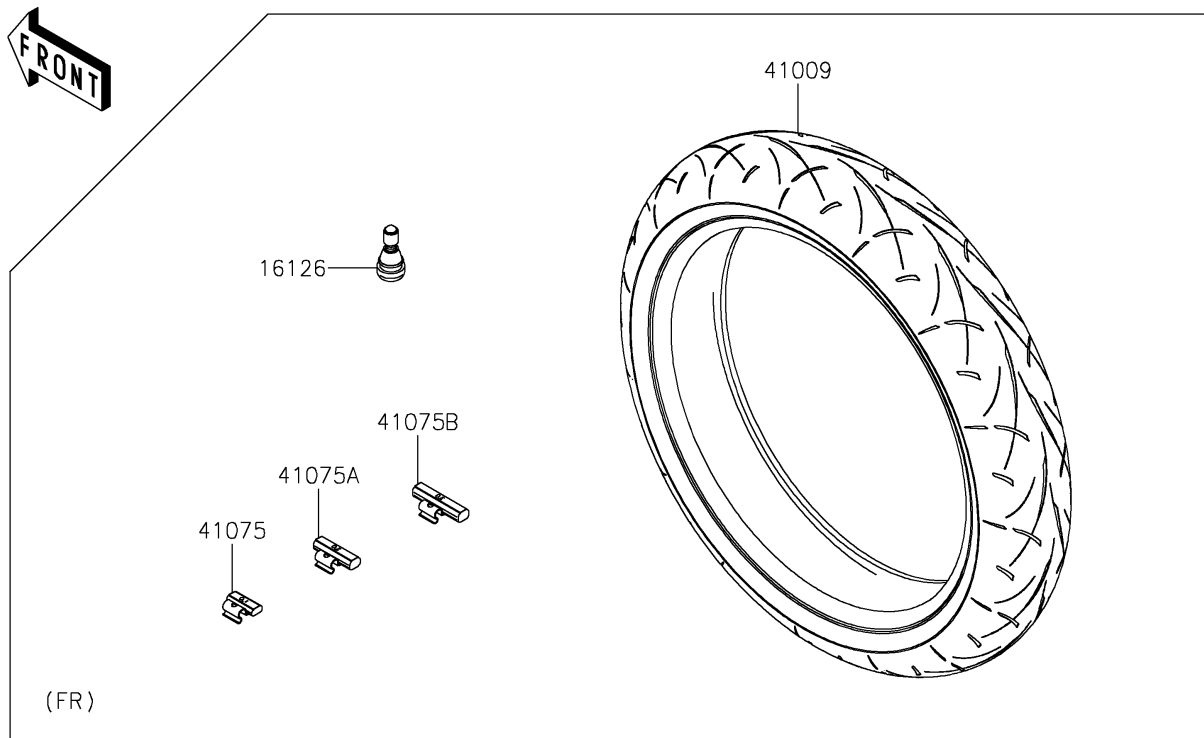

2025 NINJA® 650 KRT EDITION ABS

PARTS DIAGRAM

Tires

F2210

2025 NINJA® 650 KRT EDITION ABS

Kawasaki
Let the Good Times Roll®

PARTS LIST

Tires

ITEM NAME	PART NUMBER	QUANTITY
VALVE,TIRE (Ref # 16126)	16126-1140	2
TIRE,FR,120/70ZR17(58W) (Ref # 41009)	41009-0832	1
TIRE,RR,160/60ZR17(69W) (Ref # 41009A)	41009-0833	1
BALANCER-WHEEL,10G,SILVER (Ref # 41075)	41075-0007	AR
BALANCER-WHEEL,20G,SILVER (Ref # 41075A)	41075-0008	AR
BALANCER-WHEEL,30G,SILVER (Ref # 41075B)	41075-0009	AR