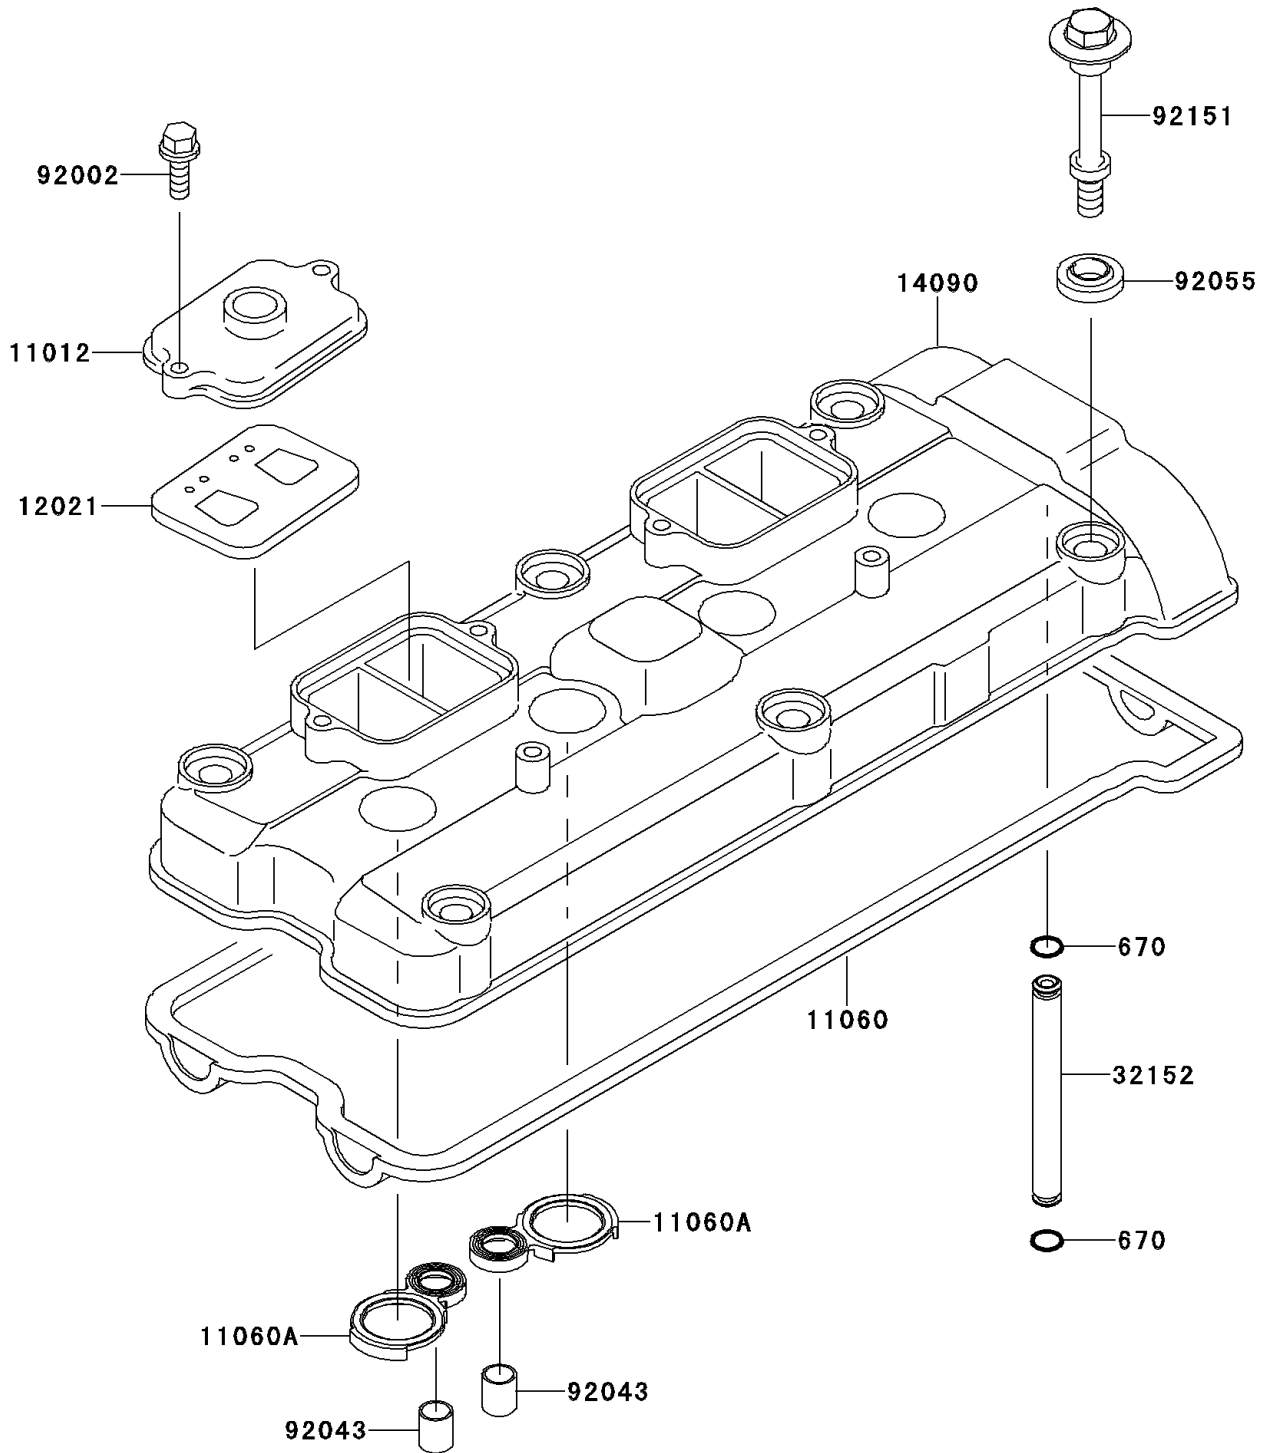

2000 Ninja® ZX™-9R PARTS DIAGRAM

Cylinder Head Cover

E1112

2000 Ninja® ZX™-9R PARTS LIST

Cylinder Head Cover

ITEM NAME	PART NUMBER	QUANTITY
O RING,7MM (Ref # 670)	670D1507	2
CAP,REED VALVE (Ref # 11012)	11012-1758	2
GASKET,HEAD COVER (Ref # 11060)	11060-1816	1
GASKET,SPARK PLUG (Ref # 11060A)	11060-1817	4
VALVE-ASSY-REED (Ref # 12021)	12021-1119	2
COVER,HEAD (Ref # 14090)	14090-1854	1
PIPE,OIL (Ref # 32152)	32152-1544	1
BOLT,6X20 (Ref # 92002)	92002-1237	4
PIN,10.1X12X14 (Ref # 92043)	92043-4009	4
RING-O,HEAD COVER BOLT (Ref # 92055)	92055-1352	6
BOLT,HEAD COVER (Ref # 92151)	92151-1221	6