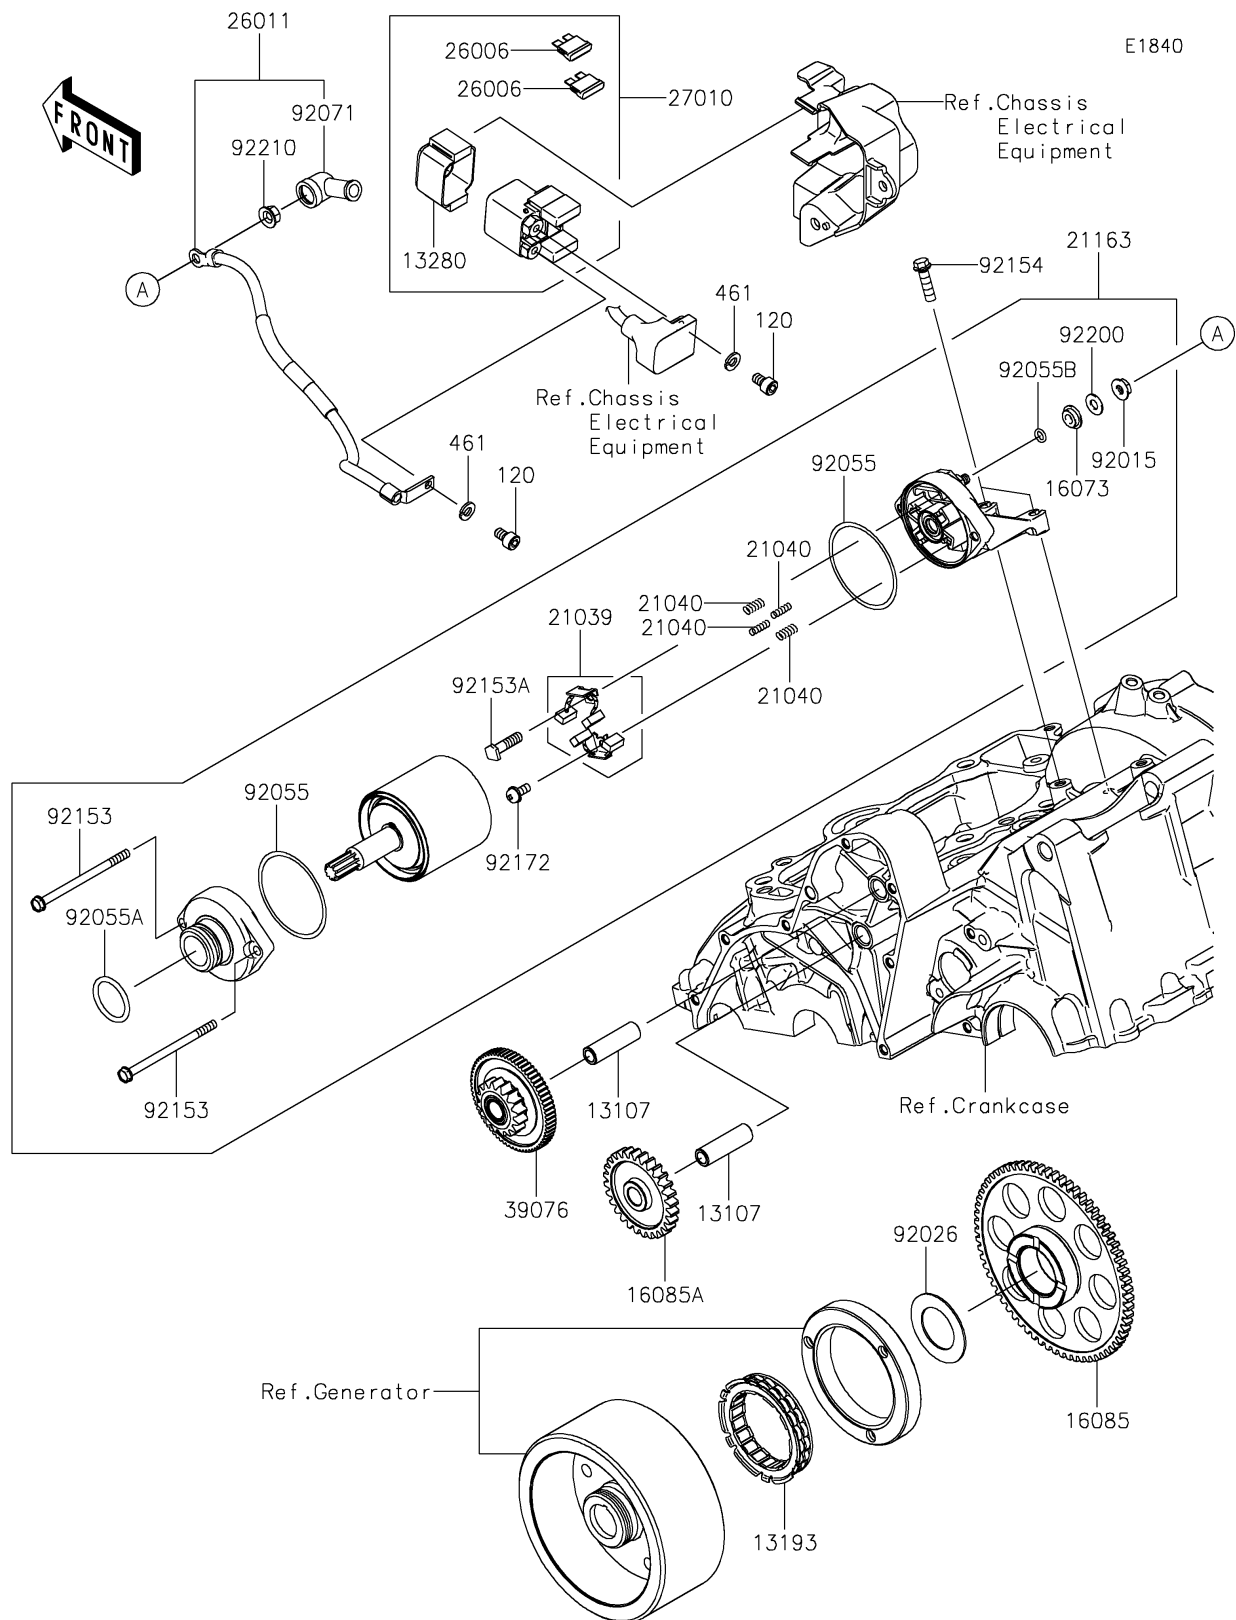

## PARTS DIAGRAM

### Starter Motor

## PARTS LIST

### Starter Motor

ITEM NAME	PART NUMBER	QUANTITY
SHAFT,IDLE GEAR (Ref # 13107)	13107-1106	2
CLUTCH-ASSY-ONEWAY (Ref # 13193)	13193-0006	1
HOLDER (Ref # 13280)	13280-0710	1
INSULATOR (Ref # 16073)	16073-0053	1
GEAR,67T (Ref # 16085)	16085-0076	1
GEAR,IDLE,28T (Ref # 16085A)	16085-0148	1
BRUSH,CARBON (Ref # 21039)	21039-0004	1
SPRING-BRUSH (Ref # 21040)	21040-0003	4
STARTER-ELECTRIC (Ref # 21163)	21163-0746	1
FUSE,BLADE,30A,GREEN (Ref # 26006)	26006-1006	2
WIRE-LEAD (Ref # 26011)	26011-0939	1
SWITCH,MAGNETIC (Ref # 27010)	27010-0709	1
LIMITER,16T&66T (Ref # 39076)	39076-0034	1
NUT,STARTER MOTOR (Ref # 92015)	92015-1476	1
SPACER,29.1X47.5X1.2 (Ref # 92026)	92026-087	1
RING-O (Ref # 92055)	92055-0136	2
RING-O (Ref # 92055A)	92055-1276	1
RING-O,4.5X2.0 (Ref # 92055B)	92055-1370	1
GROMMET (Ref # 92071)	92071-0024	1
BOLT (Ref # 92153)	92153-1850	2
BOLT (Ref # 92153A)	92153-1866	1
BOLT,FLANGED,6X22 (Ref # 92154)	92154-0504	2
SCREW (Ref # 92172)	92172-0334	1
WASHER (Ref # 92200)	92200-0386	1
NUT,6MM (Ref # 92210)	92210-0188	1
BOLT-SOCKET,6X10 (Ref # 120)	120CB0610	2
WASHER-SPRING,6MM (Ref # 461)	461DB0600	2