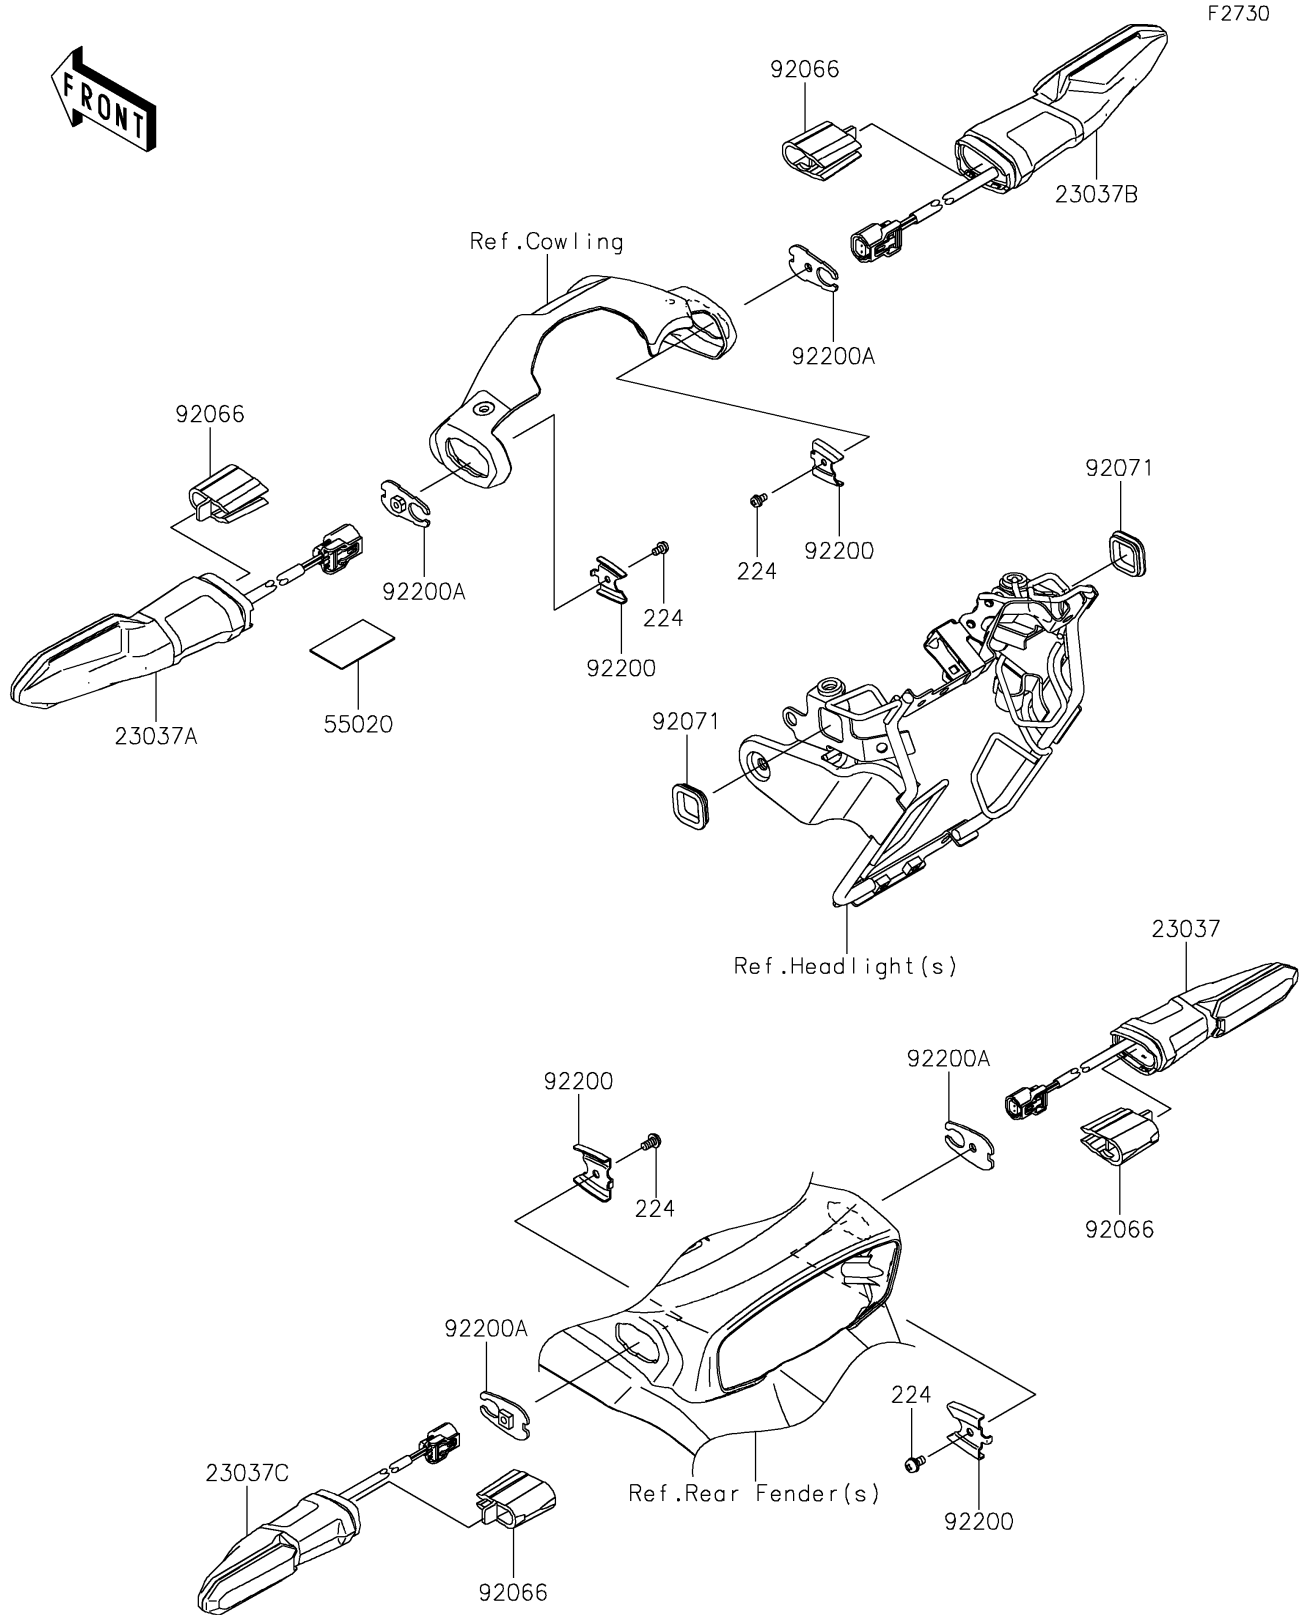

# 2025 Eliminator SE ABS PARTS DIAGRAM

Turn Signals

## 2025 Eliminator SE ABS PARTS LIST

### Turn Signals

ITEM NAME	PART NUMBER	QUANTITY
LAMP-ASSY-SIGNAL,LED,RR,RH (Ref # 23037)	23037-0550	1
LAMP-ASSY-SIGNAL,LED,LH,FR (Ref # 23037A)	23037-0563	1
LAMP-ASSY-SIGNAL,LED,RH,FR (Ref # 23037B)	23037-0564	1
LAMP-ASSY-SIGNAL,LED,RR,LH (Ref # 23037C)	23037-0565	1
GUARD,50X30 (Ref # 55020)	55020-2334	1
PLUG,SIGNAL LAMP (Ref # 92066)	92066-0919	4
GROMMET (Ref # 92071)	92071-0819	2
WASHER (Ref # 92200)	92200-0855	4
WASHER,SIGNAL LAMP (Ref # 92200A)	92200-2294	4
SCREW-PAN-WP-CROS,4X8 (Ref # 224)	224AB0408	4