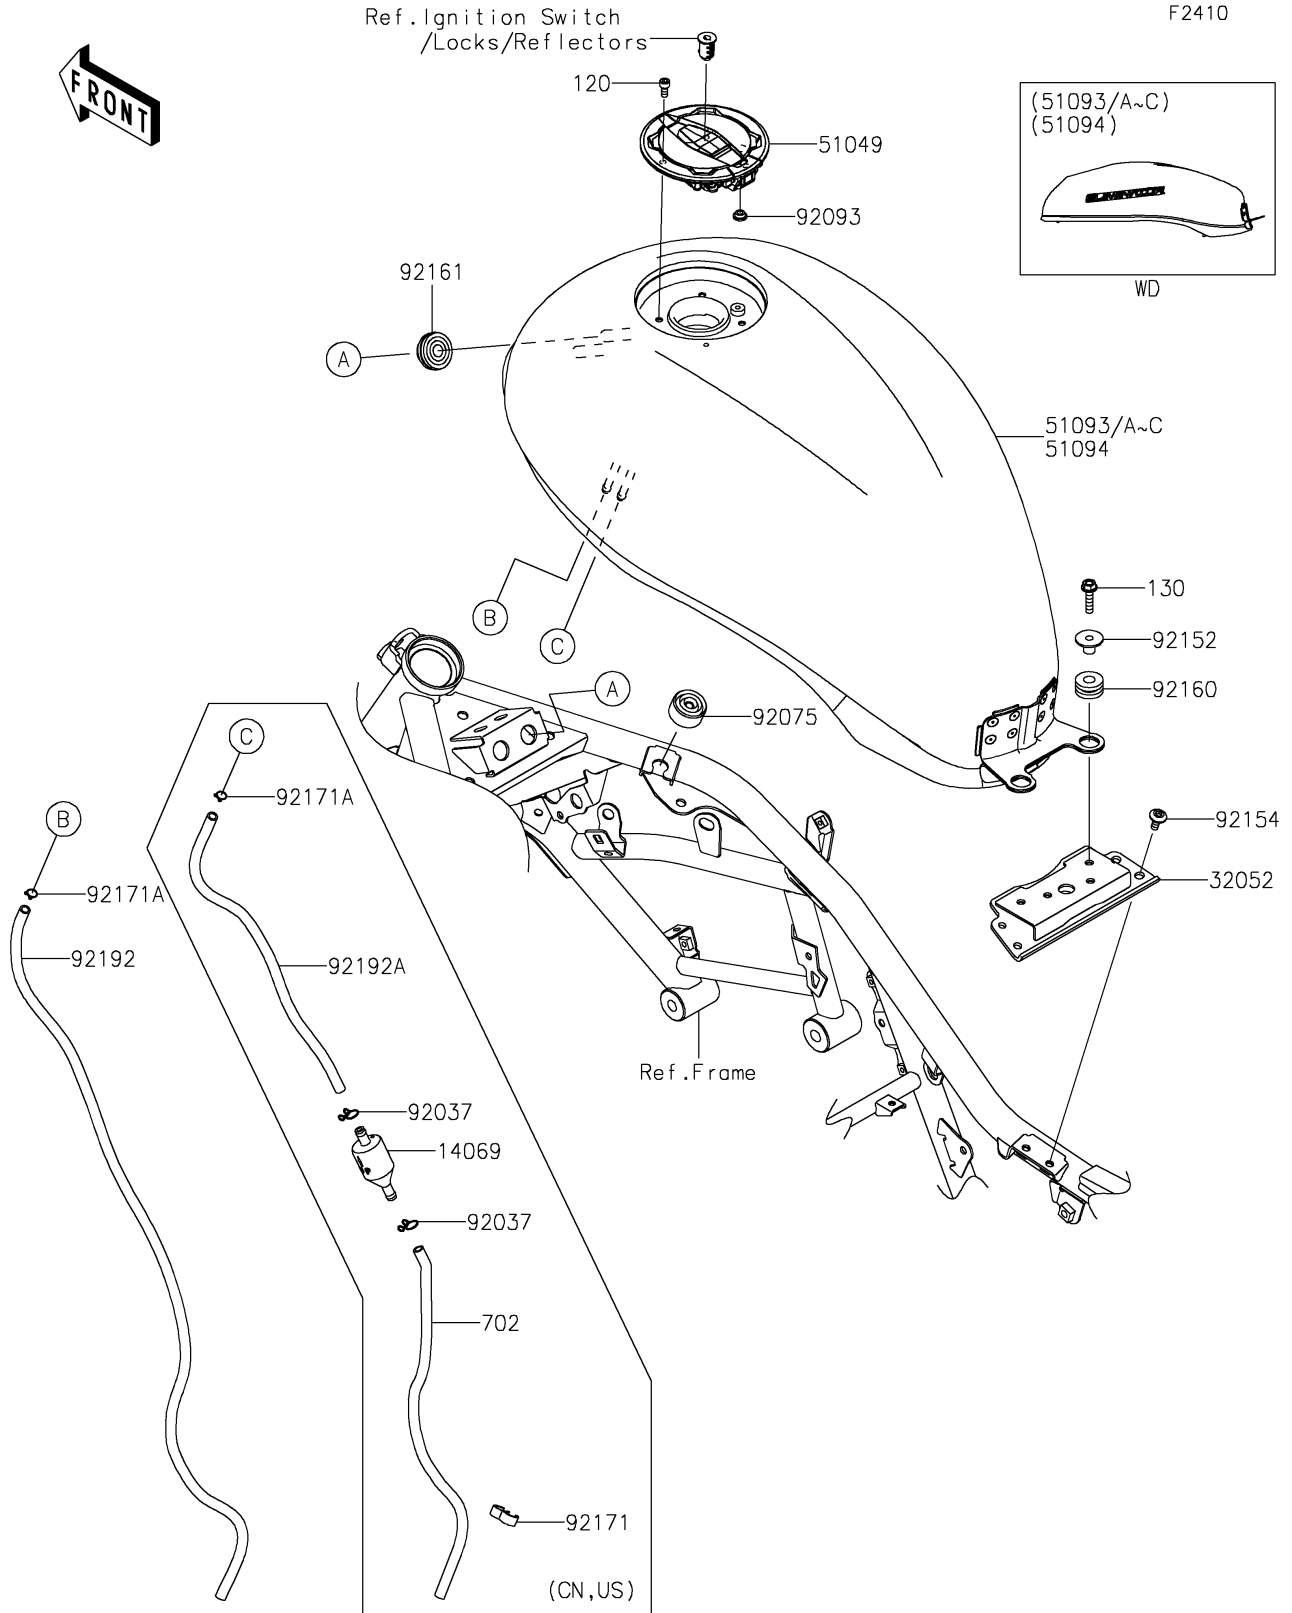

2025 Eliminator SE ABS PARTS DIAGRAM

Fuel Tank

2025 Eliminator SE ABS PARTS LIST

Fuel Tank

ITEM NAME	PART NUMBER	QUANTITY
BRACKET-TANK (Ref # 32052)	32052-0854	1
CAP-TANK,FUEL (Ref # 51049)	51049-0756	1
TANK-COMP-FUEL,ORANGE+EBONY (Ref # 51093A)	51093-5122-69N	1
DAMPER (Ref # 92075)	92075-015	2
SEAL,FUEL TANK CAP (Ref # 92093)	92093-1030	1
COLLAR,6.5X10X13.6 (Ref # 92152)	92152-2204	2
BOLT,SOCKET,6X14 (Ref # 92154)	92154-0932	4
DAMPER (Ref # 92160)	92160-1162	2
DAMPER,10X32X8 (Ref # 92161)	92161-1791	2
CLAMP,8X0.7 (Ref # 92171A)	92171-1973	1
TUBE,DRAIN (Ref # 92192)	92192-2612	1
BOLT-SOCKET,5X12 (Ref # 120)	120CA0512	4
BOLT-FLANGED,6X25 (Ref # 130)	130CC0625	2