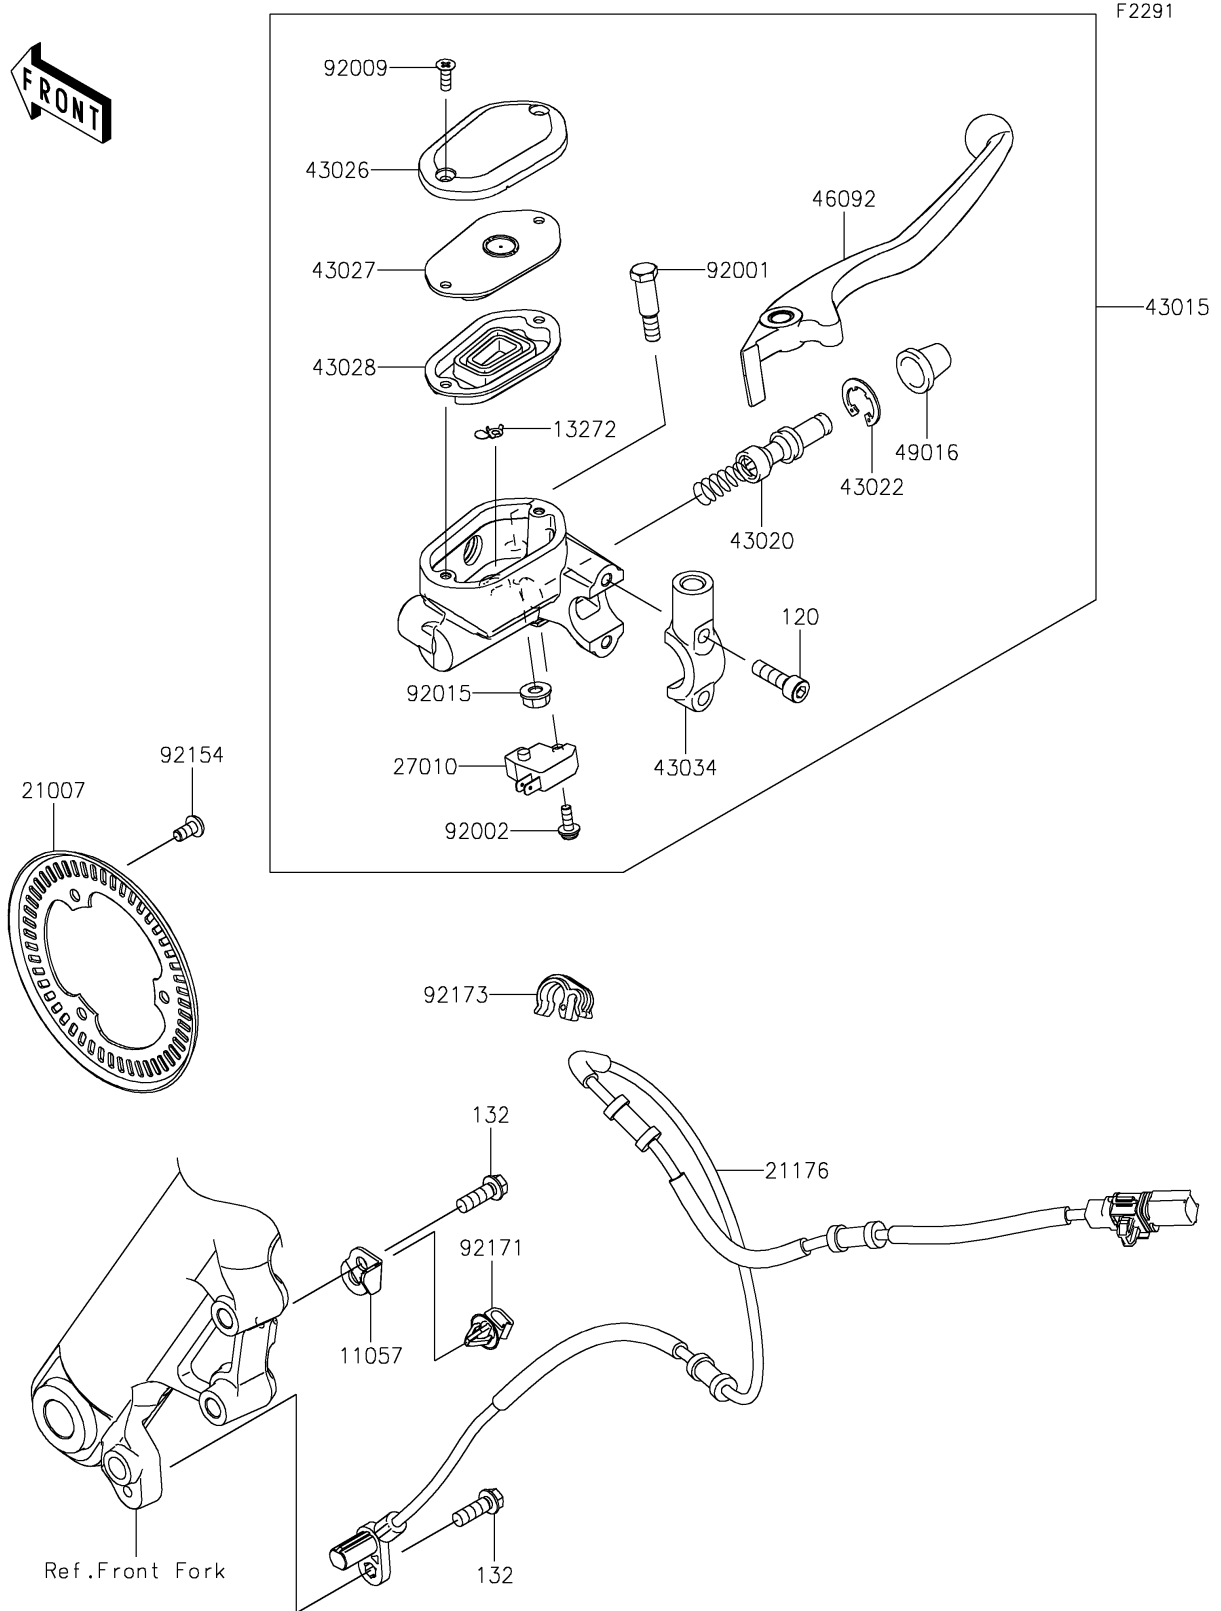

# 2025 Eliminator SE ABS PARTS DIAGRAM

Front Master Cylinder

## 2025 Eliminator SE ABS PARTS LIST

### Front Master Cylinder

ITEM NAME	PART NUMBER	QUANTITY
BRACKET,SENSOR (Ref # 11057)	11057-1099	1
PLATE (Ref # 13272)	13272-0573	1
ROTOR,SENSOR,FR (Ref # 21007)	21007-0671	1
SENSOR,SPEED,FR (Ref # 21176)	21176-1180	1
SWITCH,BRAKE (Ref # 27010)	27010-0762	1
CYLINDER-ASSY-MASTER,FR (Ref # 43015)	43015-0715	1
PISTON-COMP-BRAKE (Ref # 43020)	43020-0022	1
STOPPER-BRAKE,PISTON (Ref # 43022)	43022-1010	1
CAP-BRAKE (Ref # 43026)	43026-0026	1
PLATE-DIAPHRAGM (Ref # 43027)	43027-0010	1
DIAPHRAGM (Ref # 43028)	43028-0022	1
HOLDER-BRAKE (Ref # 43034)	43034-0145	1
LEVER-GRIP,FRONT BRAKE (Ref # 46092)	46092-0028	1
COVER-SEAL,MASTER CYLINDER (Ref # 49016)	49016-1044	1
BOLT,FRONT BRAKE LEVER (Ref # 92001)	92001-1728	1
BOLT,SCREW,4X12 (Ref # 92002)	92002-1323	1
SCREW,4MM (Ref # 92009)	92009-1458	2
NUT,FLANGED,6MM,BLACK (Ref # 92015)	92015-1233	1
BOLT,SOCKET,5X10 (Ref # 92154)	92154-7198	3
CLAMP (Ref # 92171)	92171-0640	1
CLAMP,HOSE&SENSOR LINE (Ref # 92173)	92173-1613	1
BOLT-SOCKET,6X20 (Ref # 120)	120CB0620	2
BOLT-FLANGED-SMALL,6X18 (Ref # 132)	132BC0618	2