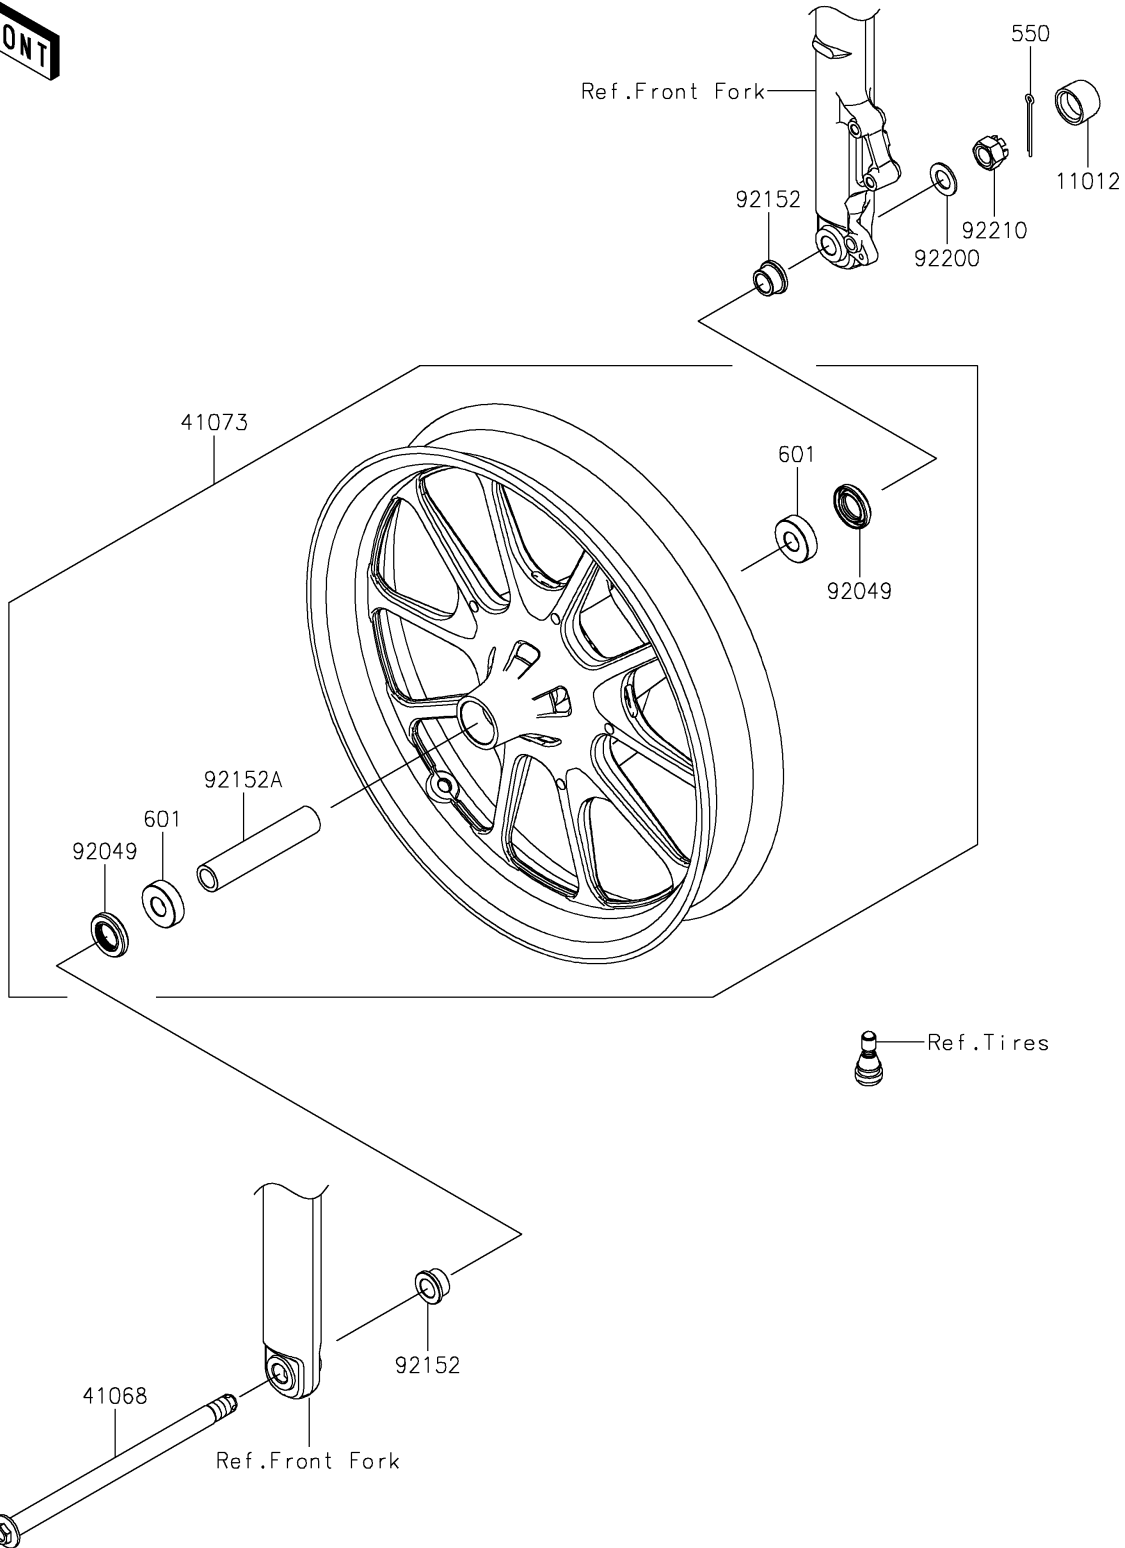

2024 Eliminator® SE PARTS DIAGRAM

Front Wheel

F2230

2024 Eliminator® SE PARTS LIST

Front Wheel

ITEM NAME	PART NUMBER	QUANTITY
CAP,AXLE NUT (Ref # 11012)	11012-1592	1
AXLE,FR (Ref # 41068)	41068-0662	1
WHEEL-ASSY,FR,G.BLACK (Ref # 41073)	41073-0839-QT	1
SEAL-OIL,23X40X7 (Ref # 92049)	92049-0801	2
COLLAR,17X30X15.5 (Ref # 92152)	92152-2386	2
COLLAR,17.2X25X125 (Ref # 92152A)	92152-2935	1
WASHER,17.3X30X2 (Ref # 92200)	92200-1916	1
NUT,CASTLE,16X19 (Ref # 92210)	92210-1585	1
PIN-COTTER,4.0X35 (Ref # 550)	550AA4035	1
BEARING-BALL,#6203UUC3 (Ref # 601)	601B6203UU	2