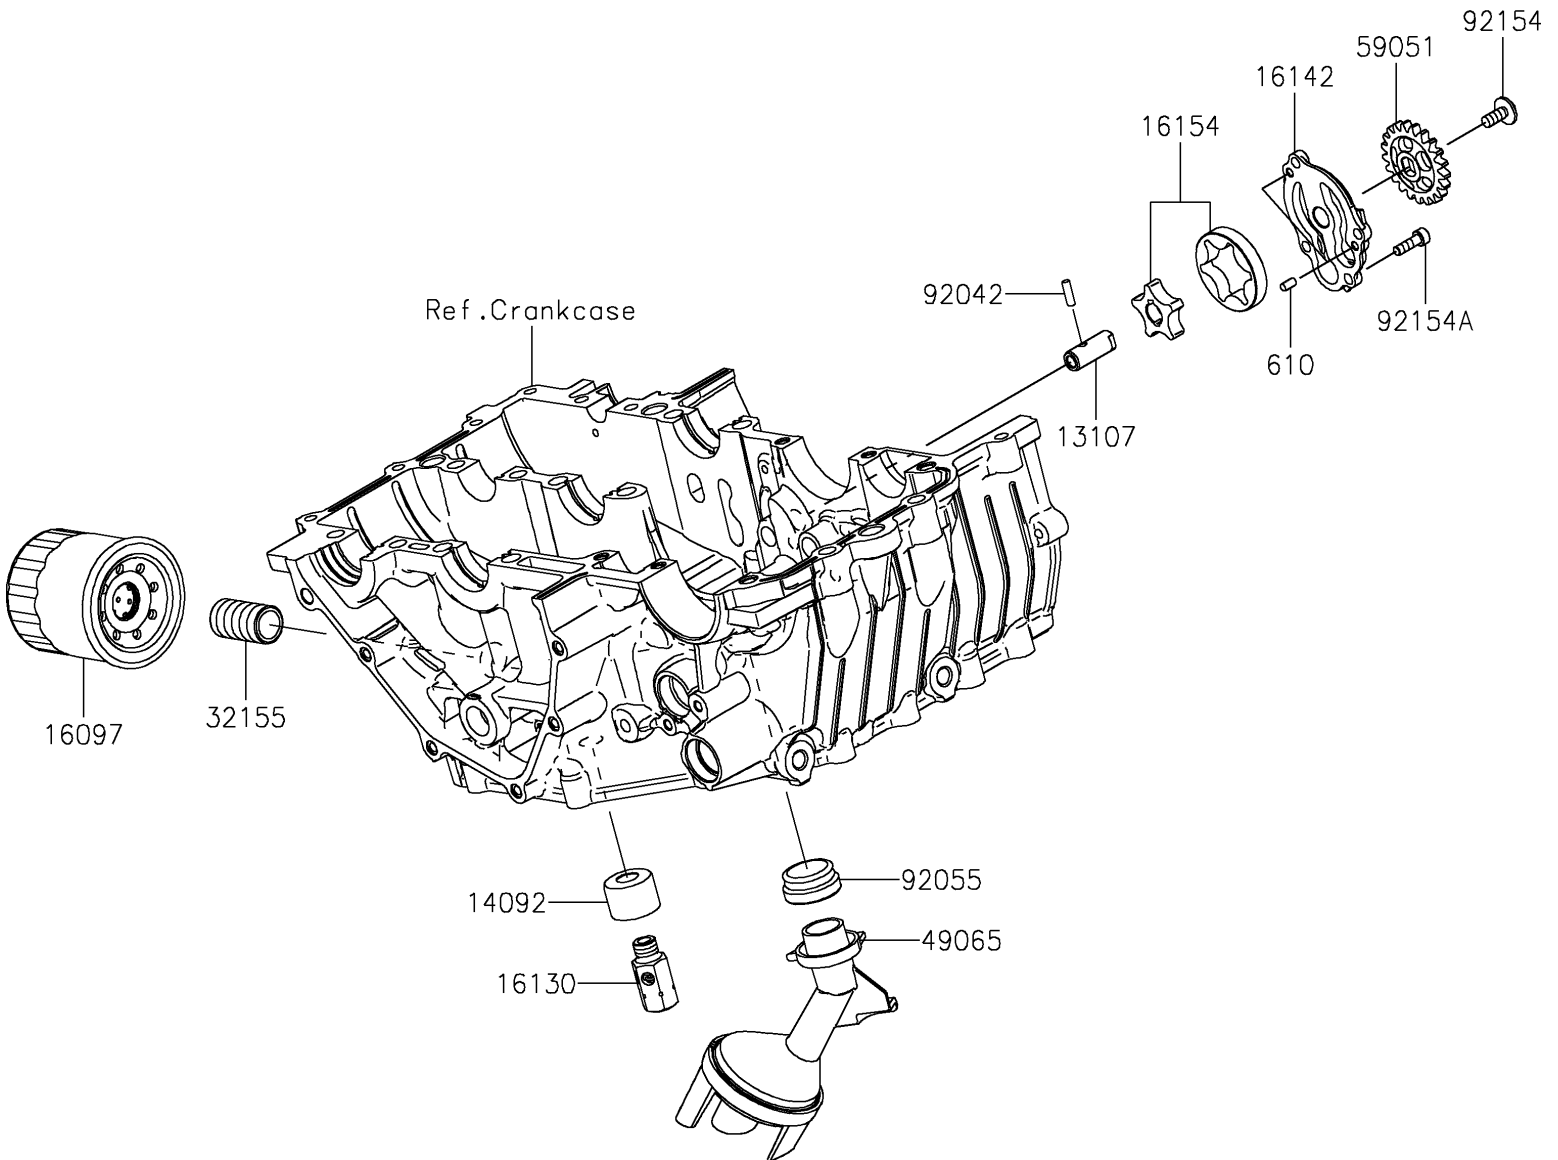

2025 Eliminator SE ABS PARTS DIAGRAM

Oil Pump/Oil Filter

E1710

2025 Eliminator SE ABS PARTS LIST

Oil Pump/Oil Filter

ITEM NAME	PART NUMBER	QUANTITY
SHAFT (Ref # 13107)	13107-0905	1
COVER,RELIEF VALVE (Ref # 14092)	14092-1002	1
FILTER-ASSY-OIL (Ref # 16097)	16097-0552	1
VALVE-ASSY-RELIEF (Ref # 16130)	16130-0006	1
COVER-PUMP (Ref # 16142)	16142-0748	1
ROTOR-PUMP (Ref # 16154)	16154-0738	1
PIPE,OIL FILTER (Ref # 32155)	32155-0029	1
FILTER-OIL (Ref # 49065)	49065-0048	1
GEAR-SPUR,OIL PUMP,21T (Ref # 59051)	59051-0797	1
PIN,DOWEL,4X13.8 (Ref # 92042)	92042-030	1
RING-O,OIL FILTER (Ref # 92055)	92055-1354	1
BOLT,SOCKET,6X14 (Ref # 92154)	92154-2731	1
BOLT,SOCKET,5X16 (Ref # 92154A)	92154-2792	4
ROLLER,4X8 (Ref # 610)	610A0408	2