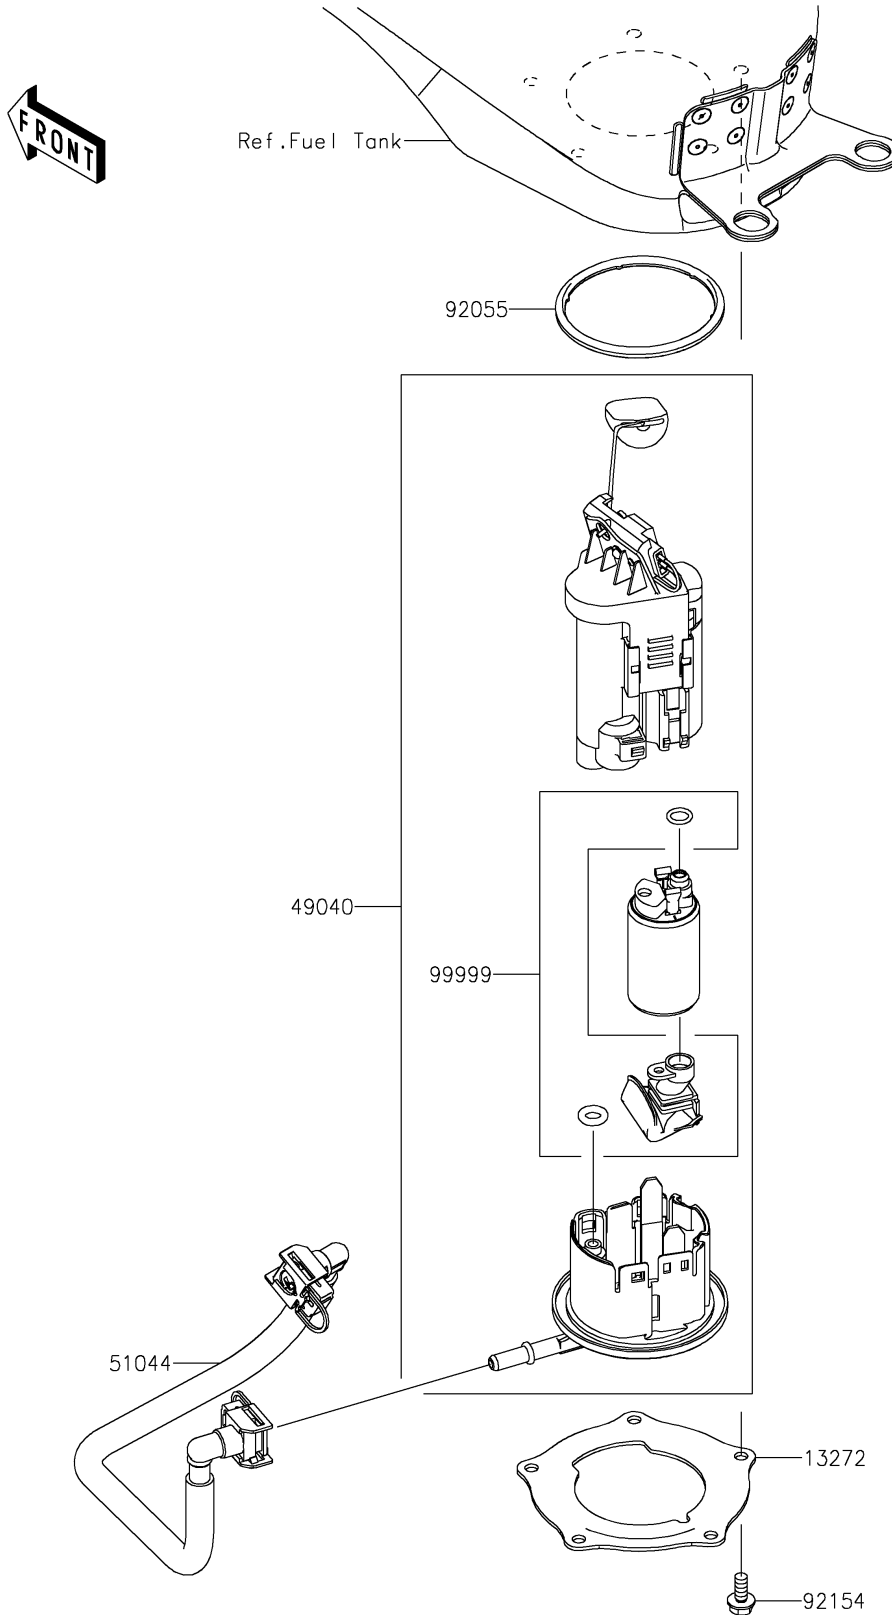

# 2024 Eliminator® SE PARTS DIAGRAM

## Fuel Pump

E1520

## 2024 Eliminator® SE PARTS LIST

### Fuel Pump

ITEM NAME	PART NUMBER	QUANTITY
PLATE,FUEL PUMP (Ref # 13272)	13272-2614	1
PUMP-FUEL (Ref # 49040)	49040-0823	1
TUBE-ASSY,FUEL (Ref # 51044)	51044-1000	1
RING-O,FUEL PUMP (Ref # 92055)	92055-0920	1
BOLT,FLANGED,6X12 (Ref # 92154)	92154-2335	5
KIT,FUEL FILTER (Ref # 99999)	99999-0893	1