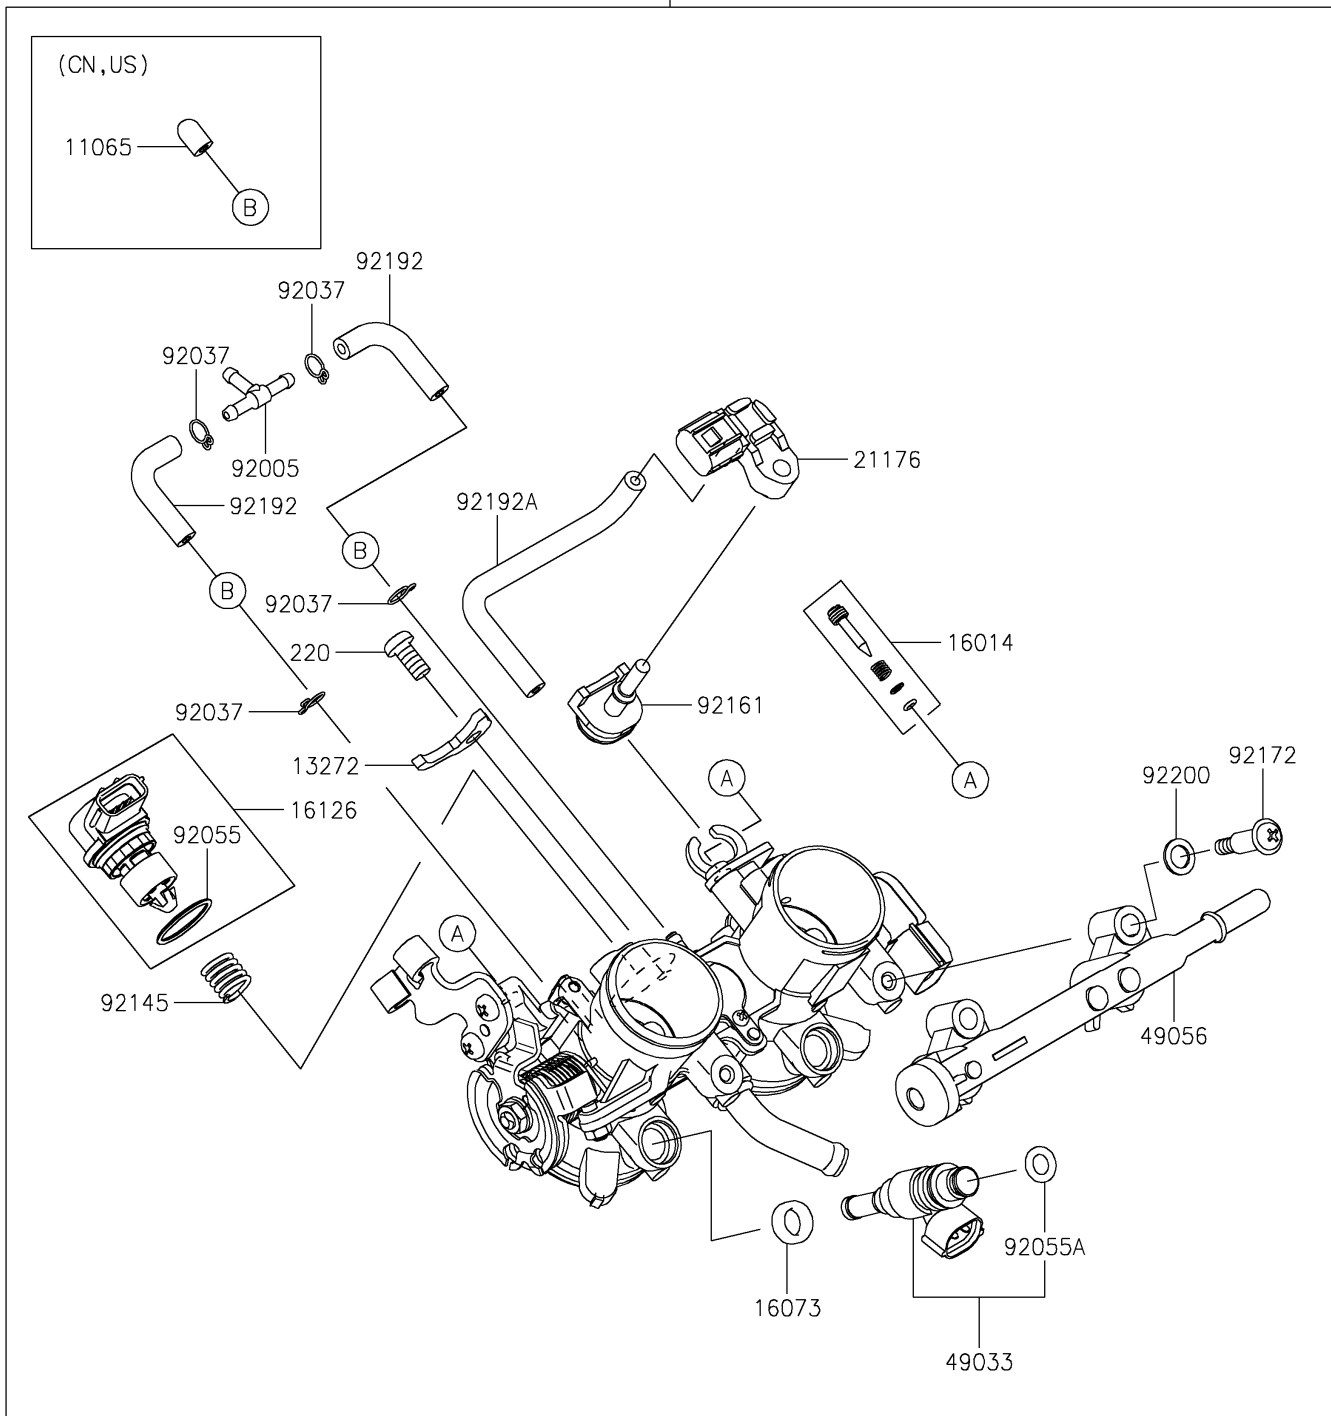

# 2025 Eliminator SE ABS PARTS DIAGRAM

Throttle

E1510

16163/A

## 2025 Eliminator SE ABS PARTS LIST

### Throttle

| ITEM NAME                            | PART NUMBER | QUANTITY |
|--------------------------------------|-------------|----------|
| PLATE (Ref # 13272)                  | 13272-2558  | 1        |
| SCREW-PILOT AIR (Ref # 16014)        | 16014-0022  | 2        |
| INSULATOR (Ref # 16073)              | 16073-0866  | 2        |
| VALVE,ISC (Ref # 16126)              | 16126-0748  | 1        |
| THROTTLE-ASSY (Ref # 16163)          | 16163-1267  | 1        |
| SENSOR,PRESSURE (Ref # 21176)        | 21176-0906  | 1        |
| NOZZLE-INJECTION (Ref # 49033)       | 49033-0047  | 2        |
| PIPE-INJECTION (Ref # 49056)         | 49056-0050  | 1        |
| FITTING (Ref # 92005)                | 92005-1380  | 1        |
| CLAMP,TUBE (Ref # 92037)             | 92037-1124  | 4        |
| RING-O (Ref # 92055)                 | 92055-0907  | 1        |
| RING-O,REGULATOR-FUEL (Ref # 92055A) | 92055-2187  | 2        |
| SPRING (Ref # 92145)                 | 92145-1826  | 1        |
| DAMPER (Ref # 92161)                 | 92161-2438  | 1        |
| SCREW (Ref # 92172)                  | 92172-1257  | 2        |
| TUBE,3.5X7.5X55 (Ref # 92192)        | 92192-1349  | 2        |
| TUBE (Ref # 92192A)                  | 92192-1906  | 1        |
| WASHER (Ref # 92200)                 | 92200-3807  | 2        |
| SCREW-PAN-CROS,6X12 (Ref # 220)      | 220AA0612   | 1        |