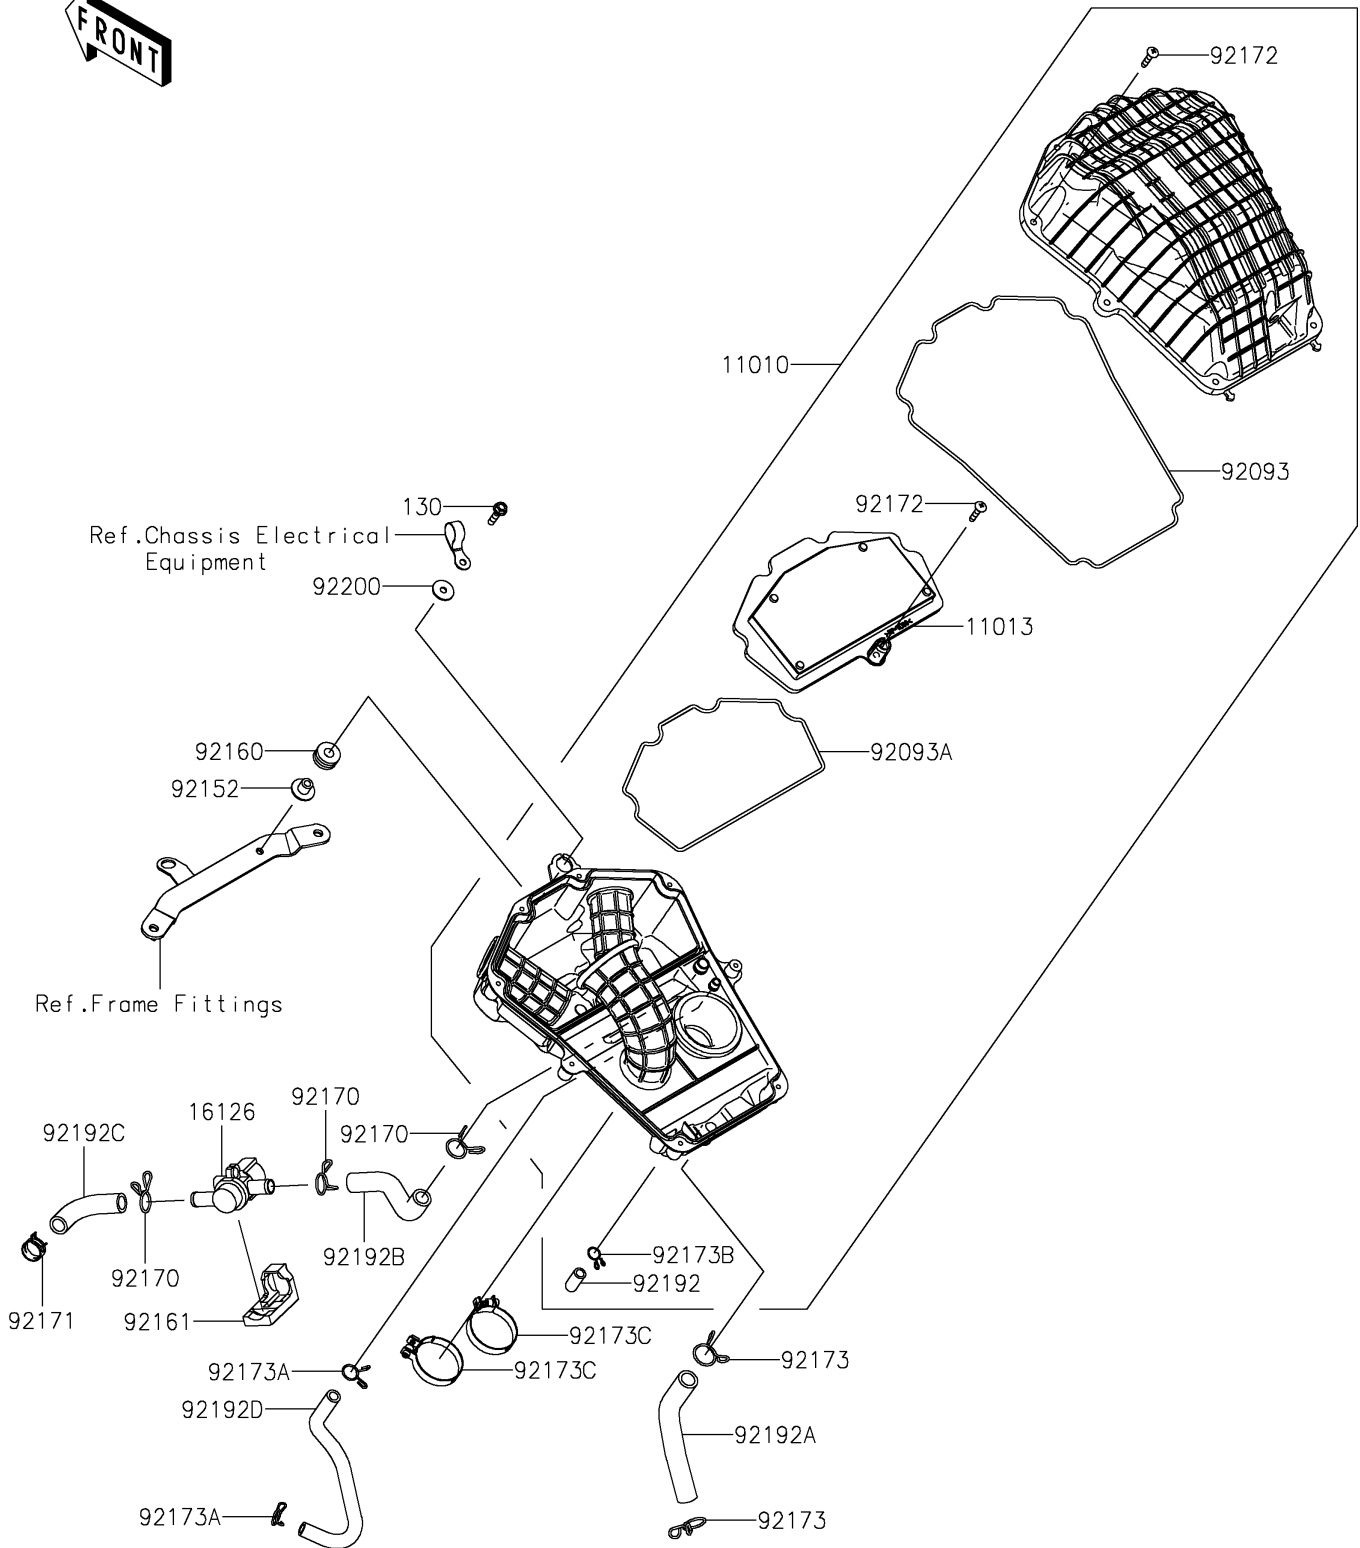

# 2024 Eliminator® SE PARTS DIAGRAM

Air Cleaner

E1130

## 2024 Eliminator® SE PARTS LIST

### Air Cleaner

ITEM NAME	PART NUMBER	QUANTITY
FILTER-ASSY-AIR (Ref # 11010)	11010-1833	1
ELEMENT-AIR FILTER (Ref # 11013)	11013-0767	1
VALVE,AIR CUT (Ref # 16126)	16126-0744	1
SEAL,CASE (Ref # 92093)	92093-0706	1
SEAL,ELEMENT (Ref # 92093A)	92093-0707	1
COLLAR,6.5X10.5X13.1 (Ref # 92152)	92152-0547	1
DAMPER (Ref # 92160)	92160-1162	1
DAMPER (Ref # 92161)	92161-1933	1
CLAMP (Ref # 92170)	92170-1017	3
CLAMP,18.8MM (Ref # 92171)	92171-2056	1
SCREW,5X25 (Ref # 92172)	92172-0891	9
CLAMP,20MM (Ref # 92173)	92173-0190	2
CLAMP,14MM (Ref # 92173A)	92173-0192	2
CLAMP (Ref # 92173B)	92173-1714	1
CLAMP (Ref # 92173C)	92173-2714	2
TUBE,DRAIN CLEAN (Ref # 92192)	92192-1744	1
TUBE,BREATHER (Ref # 92192A)	92192-1810	1
TUBE,AIR CUT VALVE-AIR CLEANER (Ref # 92192B)	92192-1811	1
TUBE,AIR CUT VALVE-HEAD CAP (Ref # 92192C)	92192-1812	1
TUBE,ISC-AIR CLEANER (Ref # 92192D)	92192-1813	1
WASHER,6.5X22X1.6 (Ref # 92200)	92200-1087	1
BOLT-FLANGED,6X25 (Ref # 130)	130BB0625	1