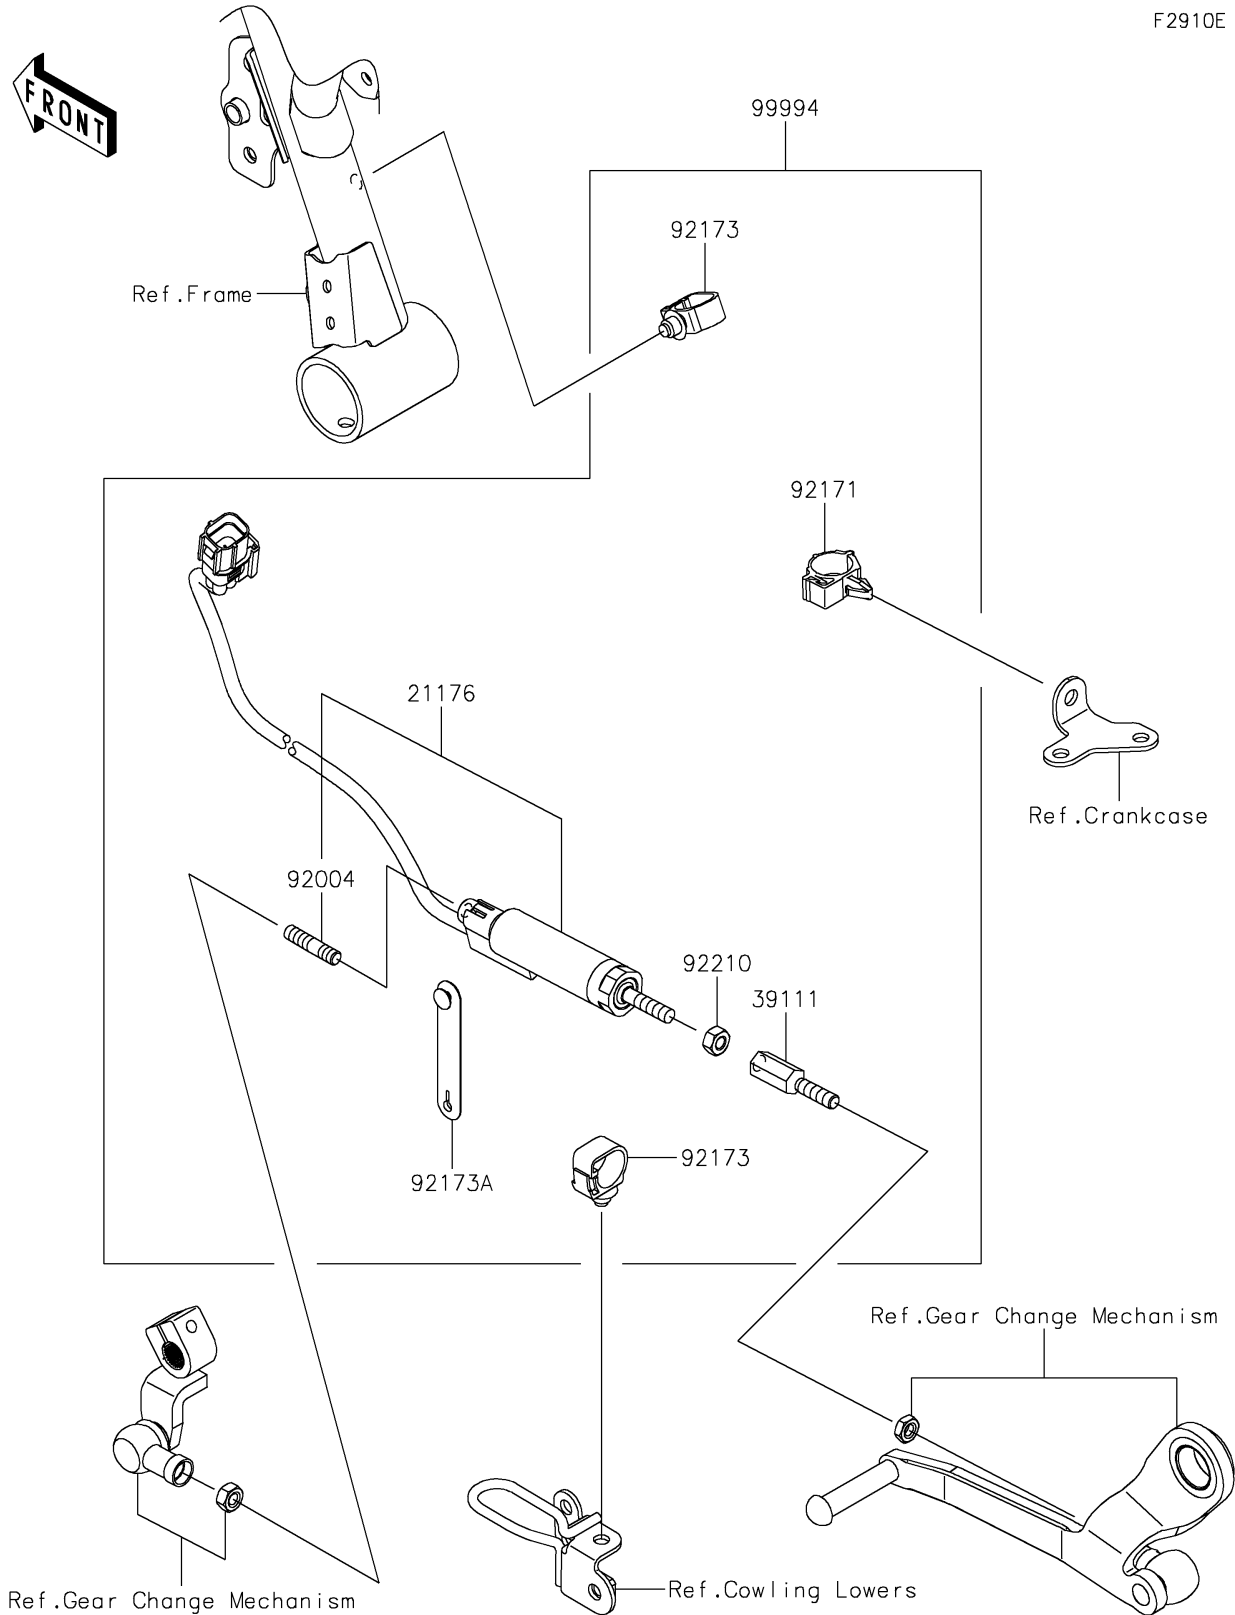

2025 Ninja ZX-4R ABS PARTS DIAGRAM

Accessory(Quick Shifter)

F2910E

2025 Ninja ZX-4R ABS PARTS LIST

Accessory(Quick Shifter)

ITEM NAME	PART NUMBER	QUANTITY
SENSOR,QUICK SHIFTER (Ref # 21176)	21176-0992	1
ROD-TIE (Ref # 39111)	39111-0382	1
STUD,6X20 (Ref # 92004)	92004-0793	1
CLAMP,BRAKE HOSE (Ref # 92171)	92171-0316	1
CLAMP,HOLDER CLIP (Ref # 92173)	92173-0868	2
CLAMP (Ref # 92173A)	92173-1526	1
NUT,6MM (Ref # 92210)	92210-1100	1
QUICK SHIFTER (Ref # 99994)	99994-1886	1