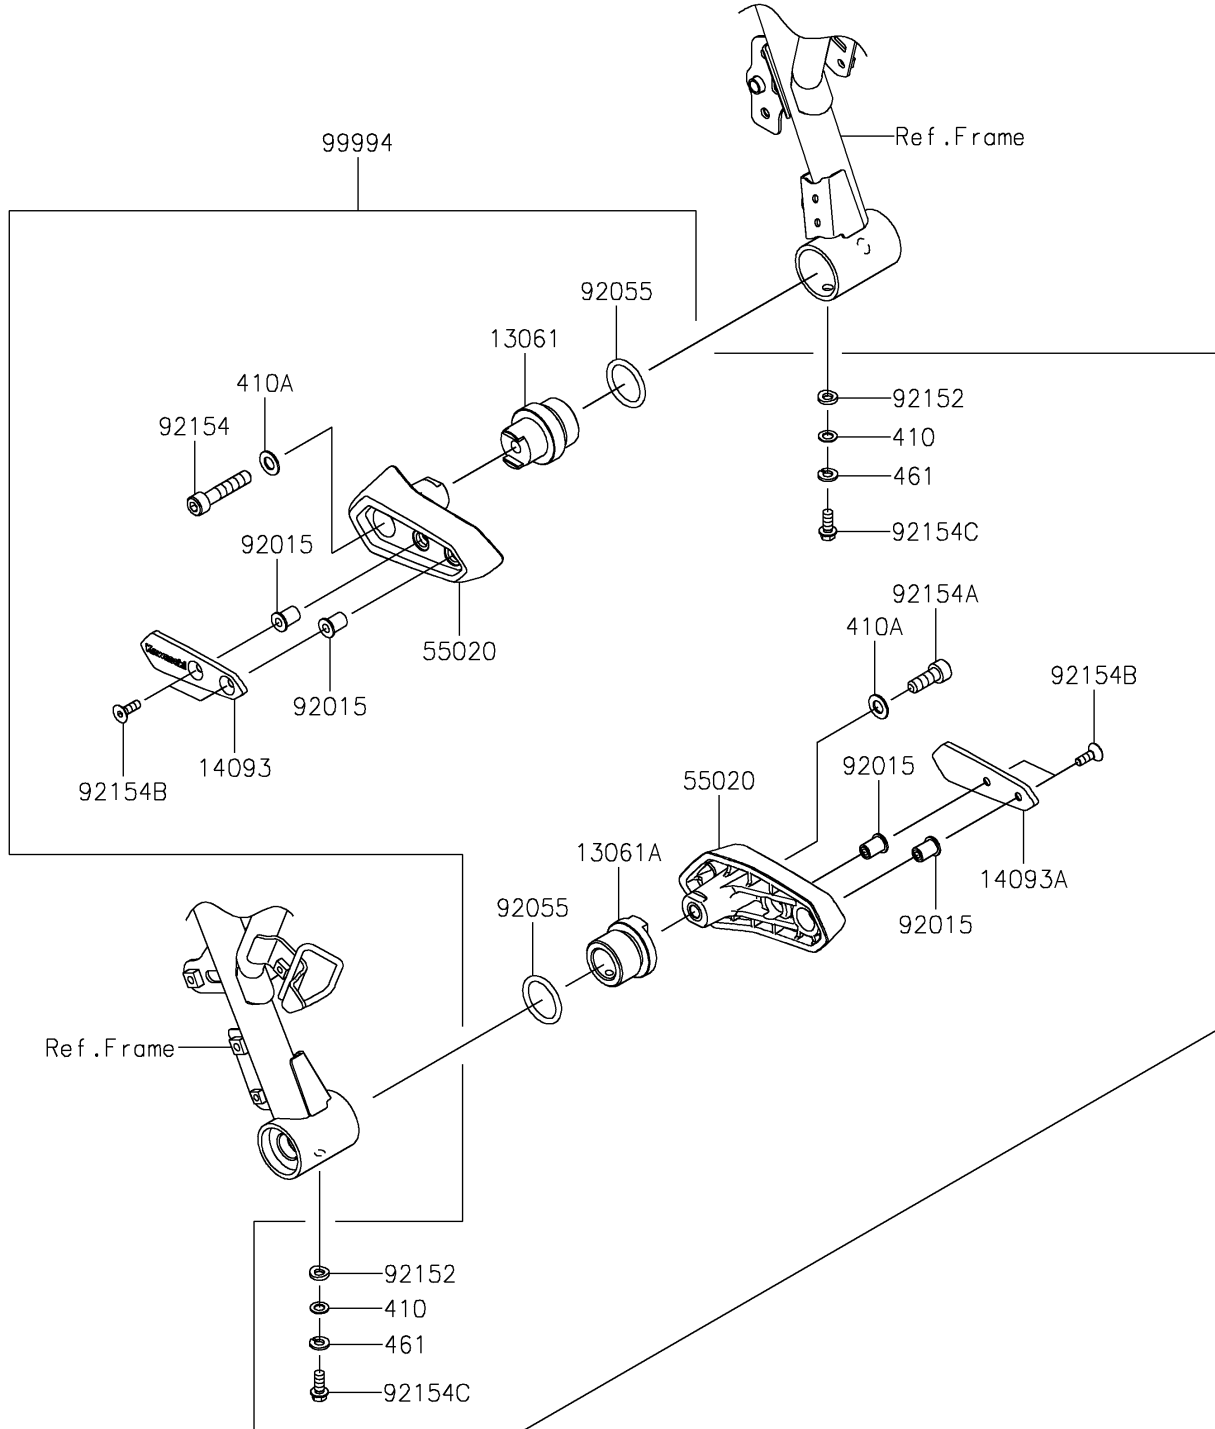

2025 Ninja ZX-4R ABS PARTS DIAGRAM

Accessory(Slider)

F2910A

2025 Ninja ZX-4R ABS PARTS LIST

Accessory(Slider)

ITEM NAME	PART NUMBER	QUANTITY
BOSS,LH (Ref # 13061)	13061-1951	1
BOSS,RH (Ref # 13061A)	13061-1952	1
COVER,SLIDER,LH (Ref # 14093)	14093-0971	1
COVER,SLIDER,RH (Ref # 14093A)	14093-0972	1
GUARD (Ref # 55020)	55020-2411	2
NUT,WELL,5MM (Ref # 92015)	92015-1757	4
RING-O,25.7X3.5 (Ref # 92055)	92055-0953	2
COLLAR (Ref # 92152)	92152-2645	2
BOLT,SOCKET,8X40 (Ref # 92154)	92154-4046	1
BOLT,SOCKET,8X22 (Ref # 92154A)	92154-4047	1
BOLT,SOCKET,5X16 (Ref # 92154B)	92154-4048	4
BOLT,FLANGED,6X14 (Ref # 92154C)	92154-4049	2
FRAME SLIDER (Ref # 99994)	99994-1868	1
WASHER-PLAIN-SMALL (Ref # 410)	410AA0600	2
WASHER-PLAIN-SMALL,8MM (Ref # 410A)	410AA0800	2
WASHER-SPRING,6MM (Ref # 461)	461DA0600	2