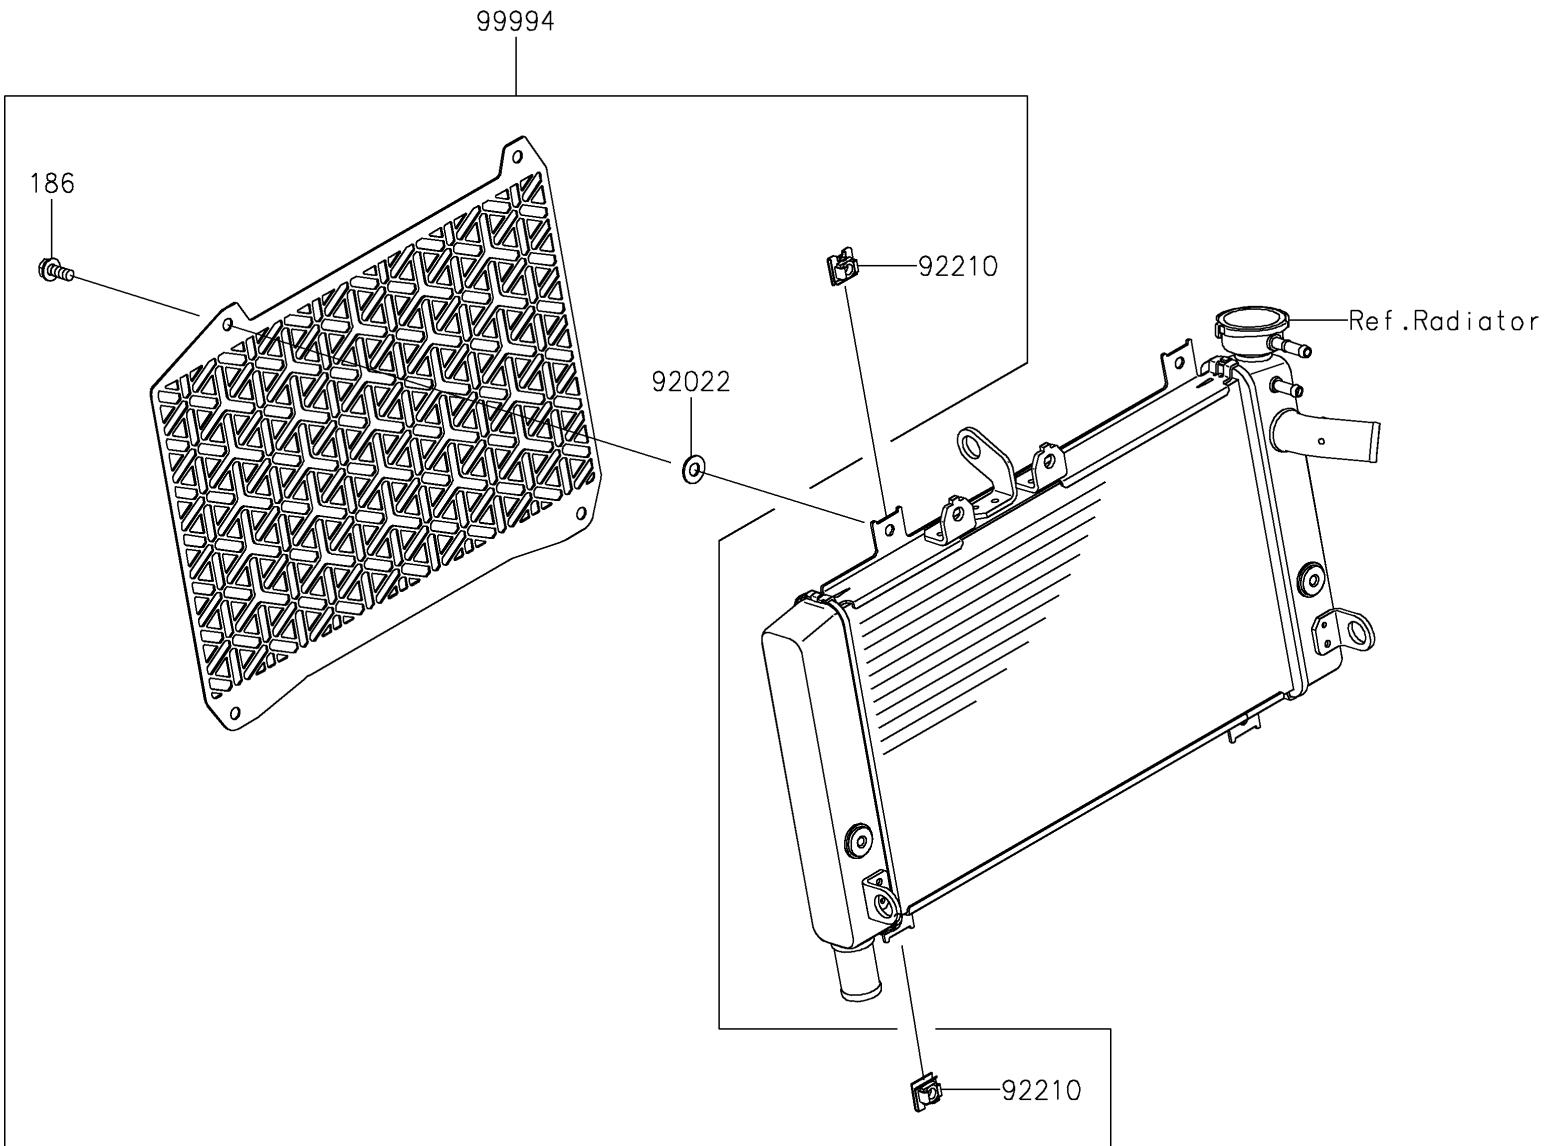

# 2025 Ninja ZX-4R ABS PARTS DIAGRAM

Accessory(Radiator Trim)

F2910

## 2025 Ninja ZX-4R ABS PARTS LIST

Accessory(Radiator Trim)

ITEM NAME	PART NUMBER	QUANTITY
WASHER,7X16X1.2 (Ref # 92022)	92022-024	4
NUT,CLIP,6MM (Ref # 92210)	92210-0867	4
RADIATOR TRIM (Ref # 99994)	99994-1887	1
BOLT-UPSET-WP (Ref # 186)	186BA0616	4