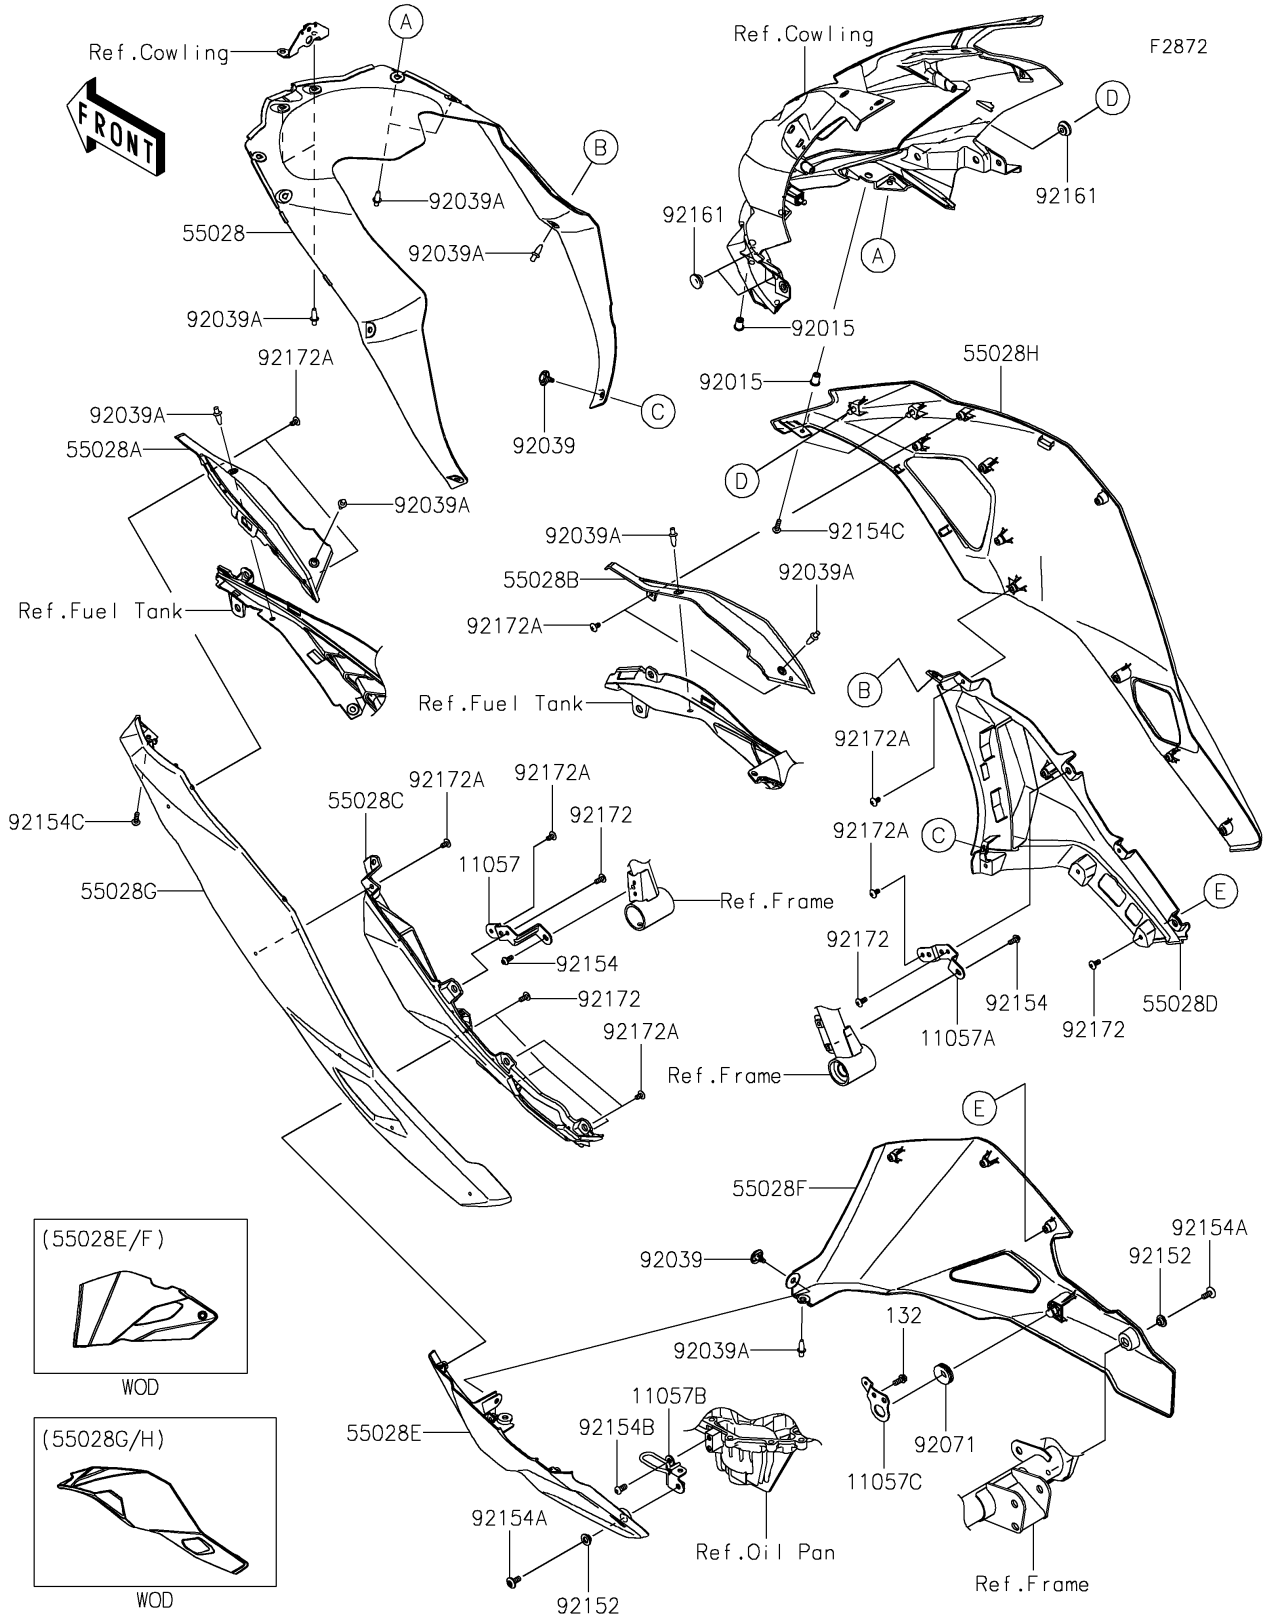

2025 Ninja ZX-4R ABS PARTS DIAGRAM

Cowling Lower

2025 Ninja ZX-4R ABS PARTS LIST

Cowling Lowers

ITEM NAME	PART NUMBER	QUANTITY
BRACKET,SIDE COWL.,LH (Ref # 11057)	11057-2858	1
BRACKET,SIDE COWL.,RH (Ref # 11057A)	11057-2859	1
BRACKET,LWR COWL.,LH (Ref # 11057B)	11057-2860	1
BRACKET,LWR COWL.,RH (Ref # 11057C)	11057-7936	1
COWLING,FR (Ref # 55028)	55028-0726	1
COWLING,SIDE COWL.,LH,UPP (Ref # 55028A)	55028-0730	1
COWLING,SIDE COWL.,RH,UPP (Ref # 55028B)	55028-0731	1
COWLING,SIDE COWL.,LH,LWR (Ref # 55028C)	55028-0732	1
COWLING,SIDE COWL.,RH,LWR (Ref # 55028D)	55028-0733	1
COWLING,LWR,LH,M.S.BLACK (Ref # 55028E)	55028-0734-660	1
COWLING,LWR,RH,M.S.BLACK (Ref # 55028F)	55028-0735-660	1
COWLING,SIDE COWL.,LH,M.S.BLAC (Ref # 55028G)	55028-0872-660	1
COWLING,SIDE COWL.,RH,M.S.BLAC (Ref # 55028H)	55028-0873-660	1
NUT,WELL,5MM (Ref # 92015)	92015-1757	2
RIVET,HOLE 8MM (Ref # 92039)	92039-0014	3
RIVET (Ref # 92039A)	92039-0709	13
GROMMET (Ref # 92071)	92071-1043	1
COLLAR (Ref # 92152)	92152-2296	2
BOLT,SOCKET,5X12 (Ref # 92154)	92154-0917	2
BOLT,SOCKET,6X14 (Ref # 92154A)	92154-0932	2
BOLT,SOCKET,6X14 (Ref # 92154B)	92154-4165	2
BOLT,SOCKET,5X16 (Ref # 92154C)	92154-4294	2
DAMPER (Ref # 92161)	92161-1531	4
SCREW,5X12 (Ref # 92172)	92172-0821	8
SCREW,CROS,5X10 (Ref # 92172A)	92172-1255	12
BOLT-FLANGED-SMALL,6X14 (Ref # 132)	132BB0614	2