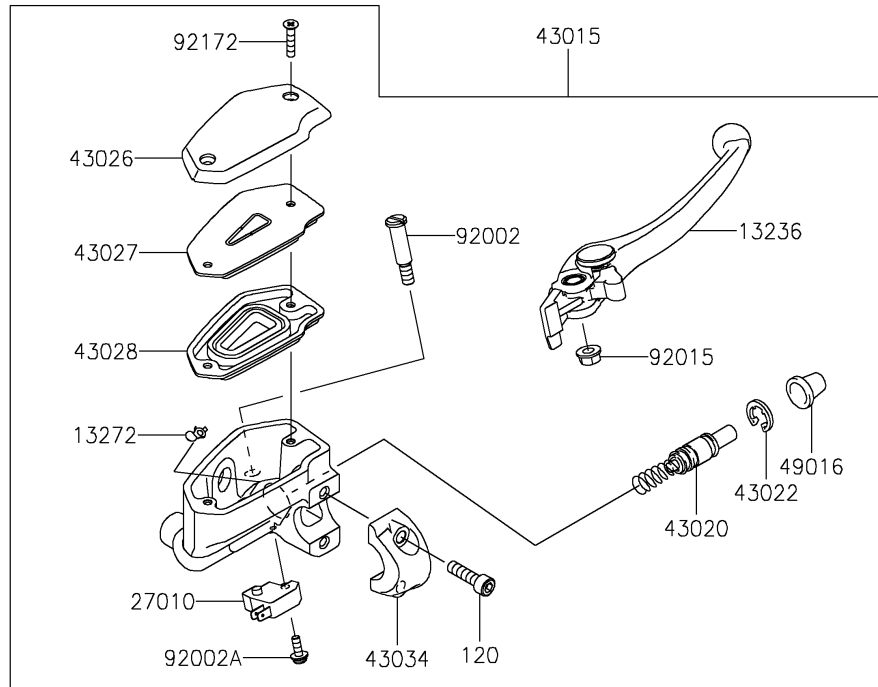

2024 NINJA® ZX™-4R ABS

PARTS DIAGRAM

Front Master Cylinder

F2291

2024 NINJA® ZX™-4R ABS

PARTS LIST

Front Master Cylinder

ITEM NAME	PART NUMBER	QUANTITY
LEVER-COMP (Ref # 13236)	13236-0860	1
PLATE (Ref # 13272)	13272-0573	1
ROTOR,SENSOR,FR (Ref # 21007)	21007-0671	1
SENSOR,SPEED,FR (Ref # 21176)	21176-0925	1
SWITCH,BRAKE (Ref # 27010)	27010-0762	1
CYLINDER-ASSY-MASTER,FR (Ref # 43015)	43015-0795	1
PISTON-COMP-BRAKE (Ref # 43020)	43020-0008	1
STOPPER-BRAKE,PISTON (Ref # 43022)	43022-1010	1
CAP-BRAKE (Ref # 43026)	43026-0019	1
PLATE-DIAPHRAGM (Ref # 43027)	43027-0008	1
DIAPHRAGM (Ref # 43028)	43028-0015	1
HOLDER-BRAKE,MASTER-CYLINDER (Ref # 43034)	43034-0050	1
COVER-SEAL,MASTER CYLINDER (Ref # 49016)	49016-1044	1
BOLT,LEVER SET,BLACK (Ref # 92002)	92002-1322	1
BOLT,SCREW,4X12 (Ref # 92002A)	92002-1323	1
NUT,FLANGED,6MM (Ref # 92015)	92015-1528	1
BOLT,SOCKET,6X12 (Ref # 92154)	92154-2355	1
BOLT,SOCKET,5X10 (Ref # 92154A)	92154-2801	3
SCREW,4X20 (Ref # 92172)	92172-0320	2
CLAMP,HOSE&SENSOR LINE (Ref # 92173)	92173-1613	4
CLAMP (Ref # 92173A)	92173-2175	1
CLAMP (Ref # 92173B)	92173-2193	1
CLAMP (Ref # 92173C)	92173-2522	1
BOLT-SOCKET,6X22 (Ref # 120)	120CB0622	2
BOLT-FLANGED-SMALL,6X12 (Ref # 132)	132BA0612	1
BOLT-FLANGED-SMALL,6X18 (Ref # 132A)	132BC0618	1