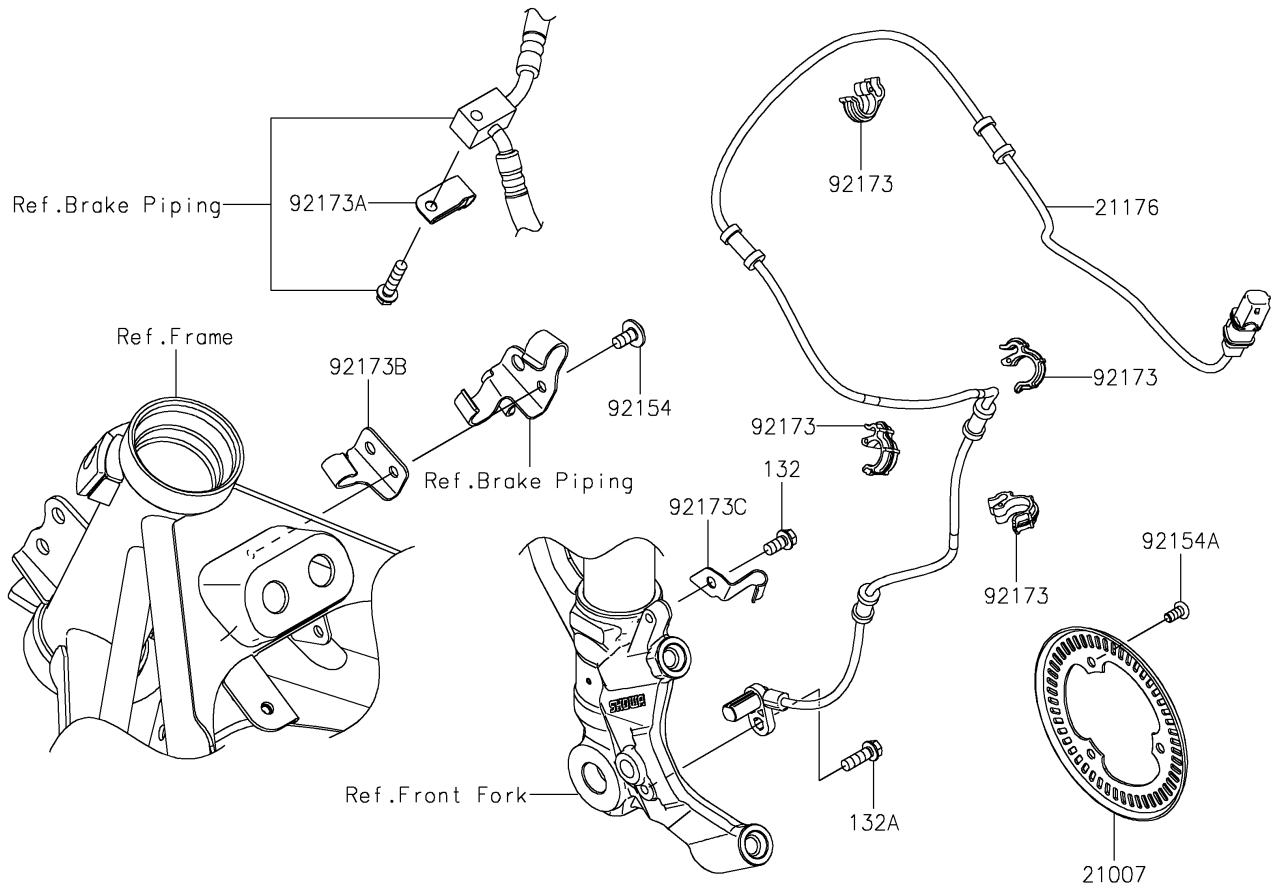

2024 NINJA® ZX™-4R ABS

PARTS DIAGRAM

Front Master Cylinder

F2291

2024 NINJA® ZX™-4R ABS

PARTS LIST

Front Master Cylinder

ITEM NAME	PART NUMBER	QUANTITY
LEVER-COMP (Ref # 13236)	13236-0860	1
PLATE (Ref # 13272)	13272-0573	1
ROTOR,SENSOR,FR (Ref # 21007)	21007-0671	1
SENSOR,SPEED,FR (Ref # 21176)	21176-0925	1
SWITCH,BRAKE (Ref # 27010)	27010-0762	1
CYLINDER-ASSY-MASTER,FR (Ref # 43015)	43015-0795	1
PISTON-COMP-BRAKE (Ref # 43020)	43020-0008	1
STOPPER-BRAKE,PISTON (Ref # 43022)	43022-1010	1
CAP-BRAKE (Ref # 43026)	43026-0019	1
PLATE-DIAPHRAGM (Ref # 43027)	43027-0008	1
DIAPHRAGM (Ref # 43028)	43028-0015	1
HOLDER-BRAKE,MASTER-CYLINDER (Ref # 43034)	43034-0050	1
COVER-SEAL,MASTER CYLINDER (Ref # 49016)	49016-1044	1
BOLT,LEVER SET,BLACK (Ref # 92002)	92002-1322	1
BOLT,SCREW,4X12 (Ref # 92002A)	92002-1323	1
NUT,FLANGED,6MM (Ref # 92015)	92015-1528	1
BOLT,SOCKET,6X12 (Ref # 92154)	92154-2355	1
BOLT,SOCKET,5X10 (Ref # 92154A)	92154-2801	3
SCREW,4X20 (Ref # 92172)	92172-0320	2
CLAMP,HOSE&SENSOR LINE (Ref # 92173)	92173-1613	4
CLAMP (Ref # 92173A)	92173-2175	1
CLAMP (Ref # 92173B)	92173-2193	1
CLAMP (Ref # 92173C)	92173-2522	1
BOLT-SOCKET,6X22 (Ref # 120)	120CB0622	2
BOLT-FLANGED-SMALL,6X12 (Ref # 132)	132BA0612	1
BOLT-FLANGED-SMALL,6X18 (Ref # 132A)	132BC0618	1