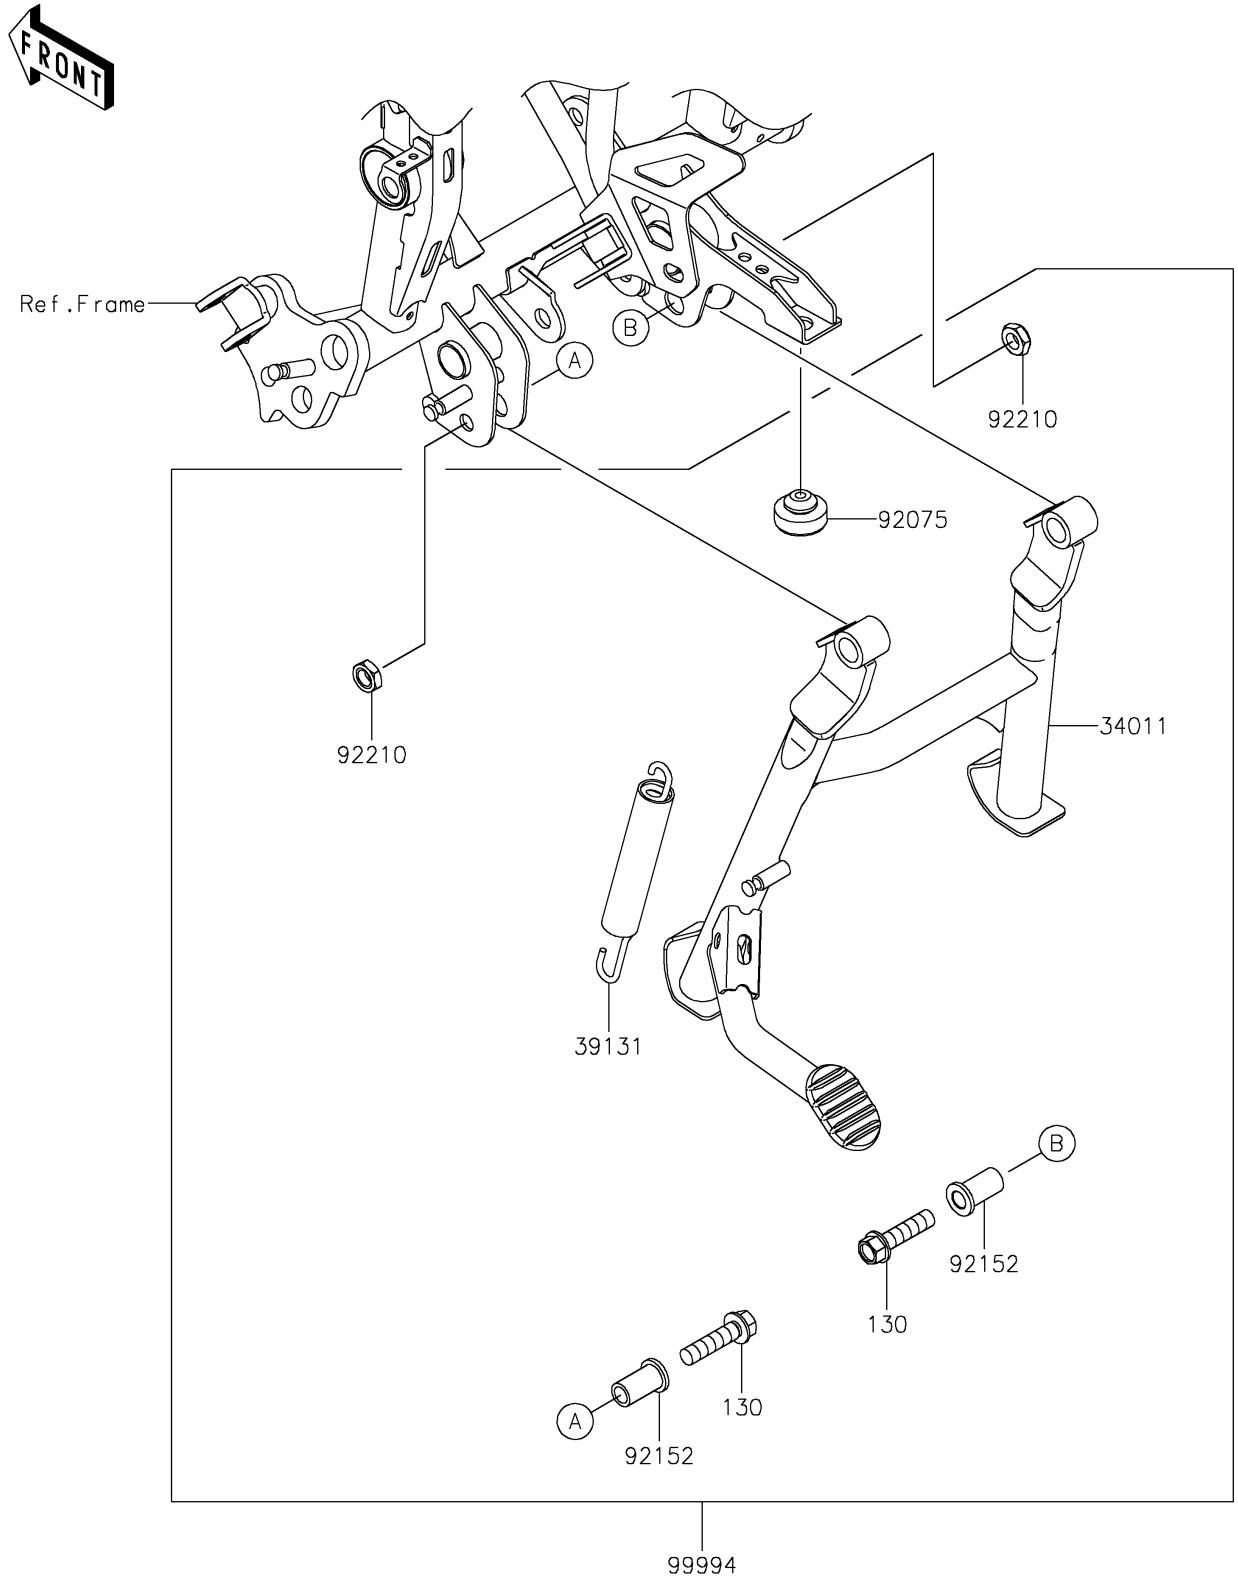

2022 VERSYS®-X 300 ABS PARTS DIAGRAM

Accessory(Center Stand)

F2910B

2022 VERSYS®-X 300 ABS PARTS LIST

Accessory(Center Stand)

ITEM NAME	PART NUMBER	QUANTITY
STAND-CENTER (Ref # 34011)	34011-0036	1
SPRING-ASSY (Ref # 39131)	39131-0001	1
DAMPER (Ref # 92075)	92075-1045	1
COLLAR,10.2X14.7X28.8 (Ref # 92152)	92152-2350	2
NUT,LOCK,10MM (Ref # 92210)	92210-0784	2
KIT-ACCESSORY,CENTER STAND (Ref # 99994)	99994-0995	1
BOLT-FLANGED,10X40 (Ref # 130)	130CB1040	2