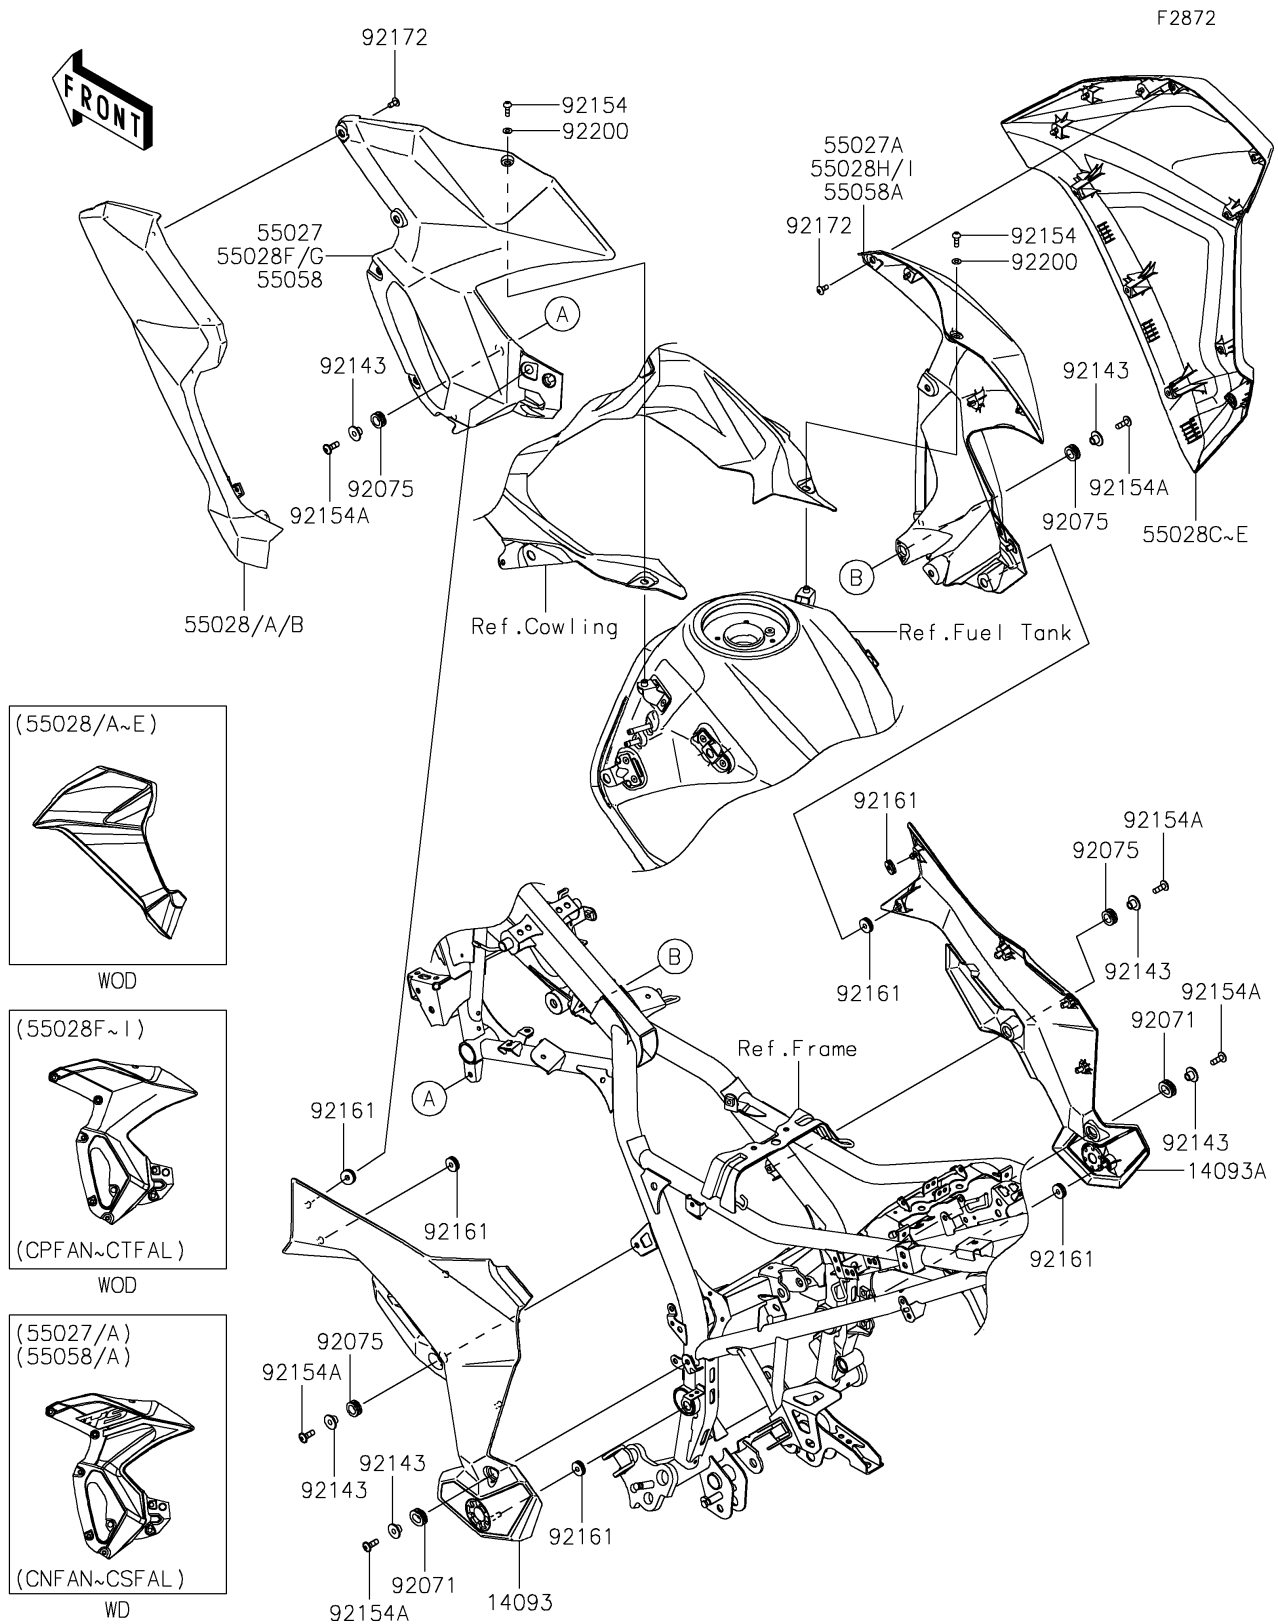

2025 Versys-X 300 ABS

PARTS DIAGRAM

Cowling Lower