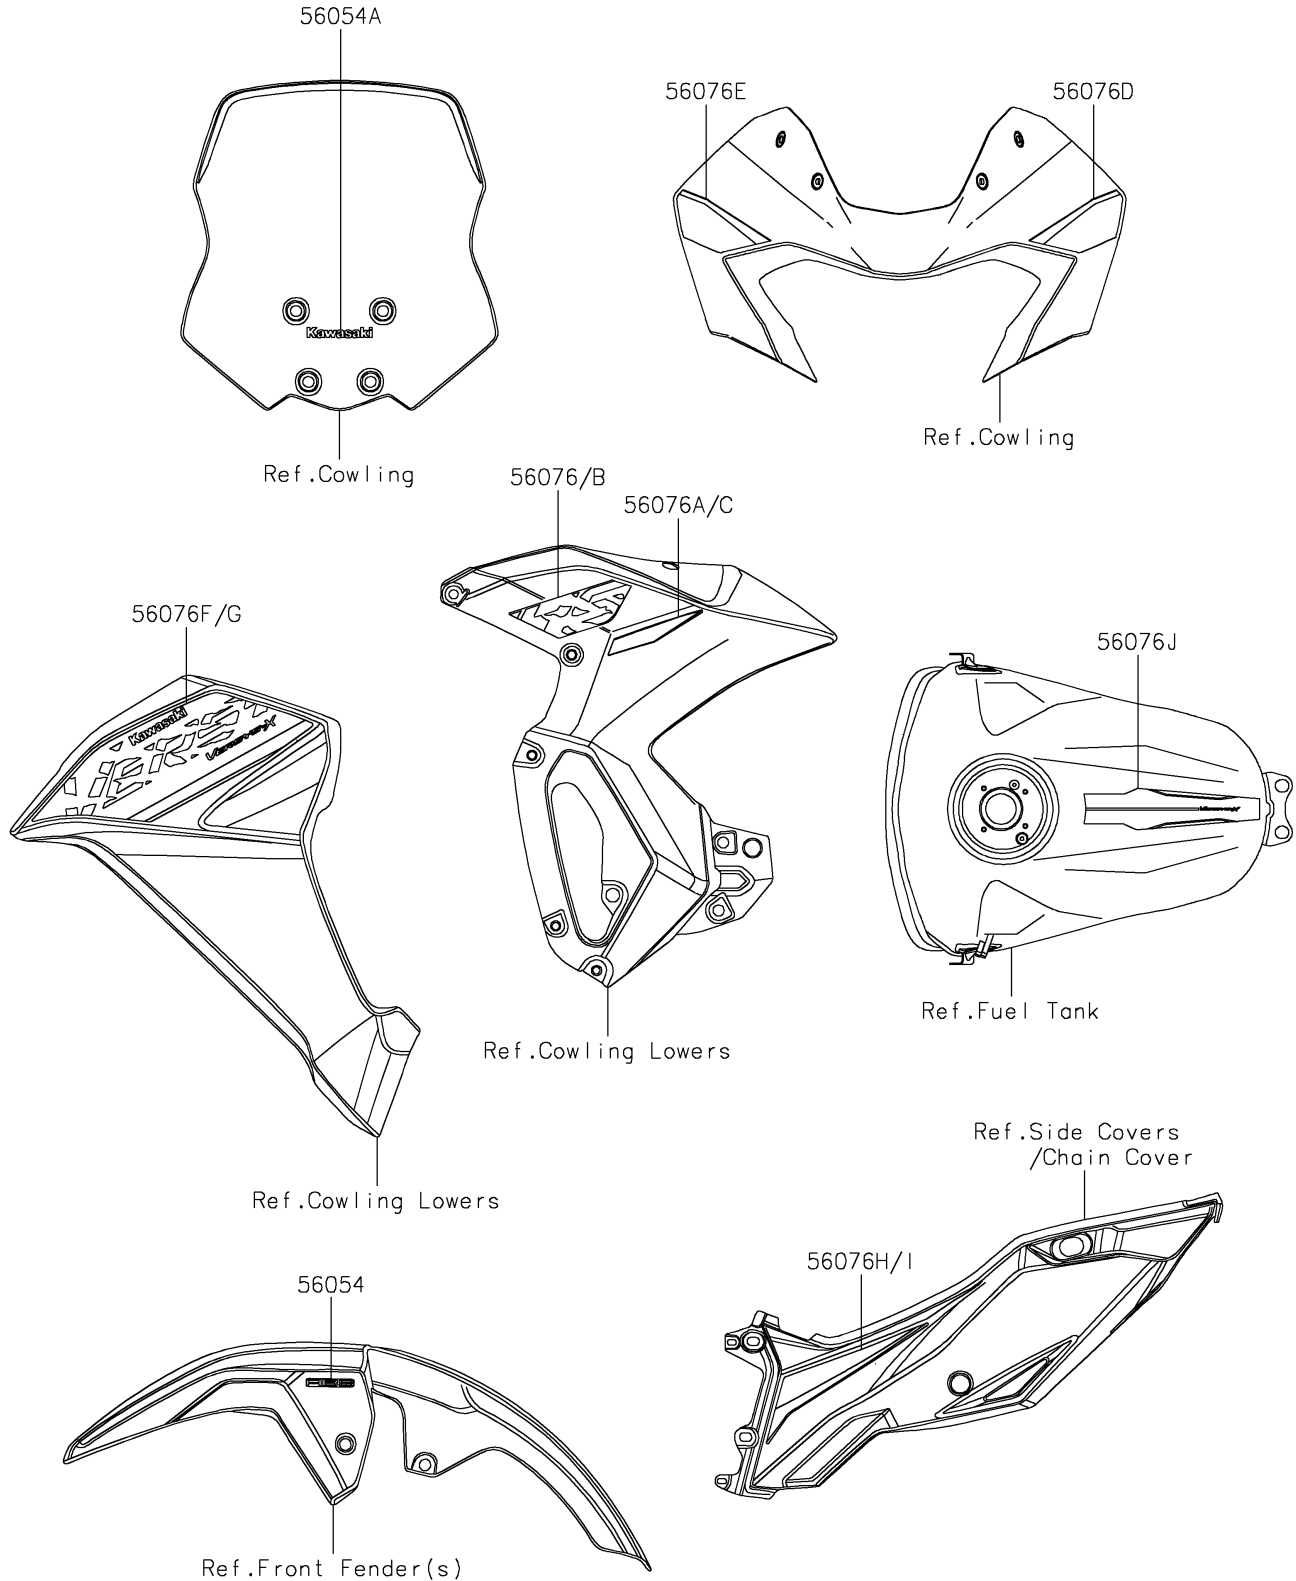

2025 Versys-X 300 ABS

PARTS DIAGRAM

Decals(P.M.S.Green)(CPFAN-CRFAL)

F2861B

2025 Versys-X 300 ABS

PARTS LIST

Decals(P.M.S.Green)(CPFAN-CRFAL)

ITEM NAME	PART NUMBER	QUANTITY
MARK,FR FENDER,ABS (Ref # 56054)	56054-4478	2
MARK,WINDSHIELD,KAWASAKI (Ref # 56054A)	56054-4483	1
PATTERN,TANK SIDE COWL.,LH (Ref # 56076)	56076-7501	1
PATTERN,TANK SIDE COWL.,LWR,LH (Ref # 56076A)	56076-7502	1
PATTERN,TANK SIDE COWL.,RH (Ref # 56076B)	56076-7503	1
PATTERN,TANK SIDE COWL.,LWR,RH (Ref # 56076C)	56076-7504	1
PATTERN,UPP COWLING,LH (Ref # 56076D)	56076-7505	1
PATTERN,UPP COWLING,RH (Ref # 56076E)	56076-7506	1
PATTERN,SIDE COWL.,LH (Ref # 56076F)	56076-7507	1
PATTERN,SIDE COWL.,RH (Ref # 56076G)	56076-7508	1
PATTERN,TAIL COVER,LH (Ref # 56076H)	56076-7509	1
PATTERN,TAIL COVER,RH (Ref # 56076I)	56076-7510	1
PATTERN,FUEL TANK (Ref # 56076J)	56076-7756	1