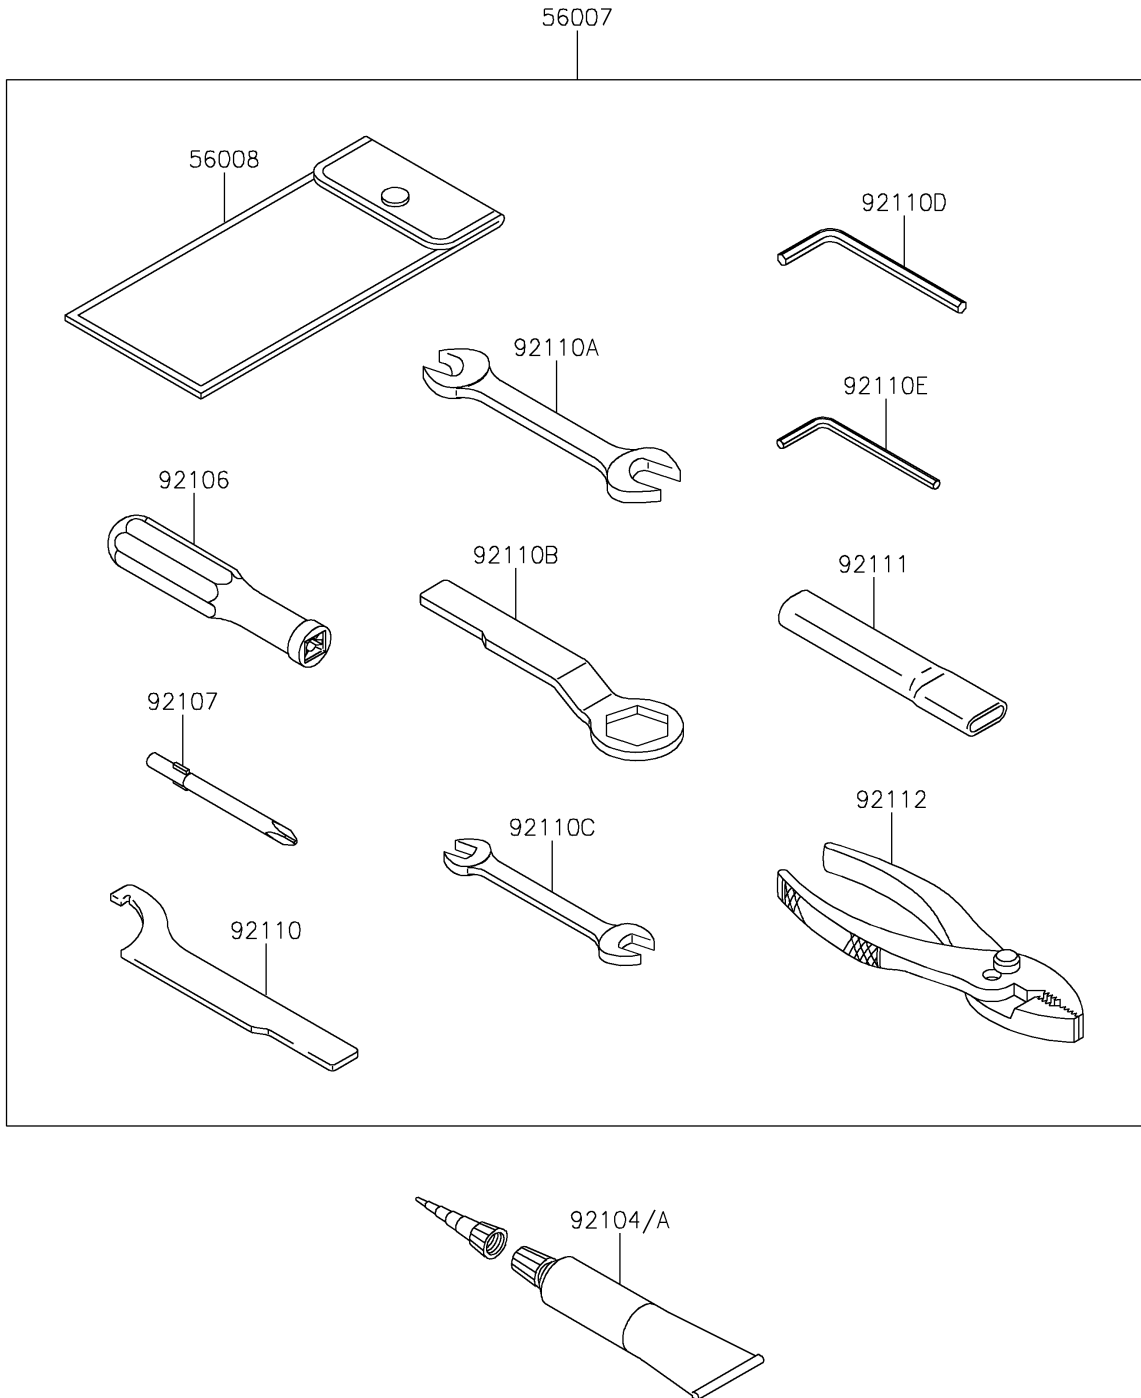

2022 VERSYS[®]-X 300 ABS PARTS DIAGRAM

Owner's Tools

F2810

2022 VERSYS®-X 300 ABS PARTS LIST

Owner's Tools

ITEM NAME	PART NUMBER	QUANTITY
TOOL-KIT (Ref # 56007)	56007-0157	1
BAG,TOOL (Ref # 56008)	56008-0036	1
GASKET-LIQUID,TB1211F,CLEAR (Ref # 92104)	92104-0004	1
GASKET-LIQUID,TB1216B,BLACK (Ref # 92104A)	92104-1064	1
GRIP-SCREW DRIVER (Ref # 92106)	92106-0004	1
TOOL-DRIVER,#2PHILLIPS (Ref # 92107)	92107-0020	1
TOOL-WRENCH,HOOK (Ref # 92110)	92110-0040	1
TOOL-WRENCH,OPEN END,14X17 (Ref # 92110A)	92110-0057	1
TOOL-WRENCH,BOX END,27MM (Ref # 92110B)	92110-0065	1
TOOL-WRENCH,OPEN END,10X12 (Ref # 92110C)	92110-0564	1
TOOL-WRENCH,ALLEN,5MM (Ref # 92110D)	92110-0566	1
TOOL-WRENCH,ALLEN,4MM (Ref # 92110E)	92110-0567	1
TOOL-BAR,WRENCH (Ref # 92111)	92111-0008	1
TOOL-PLIERS (Ref # 92112)	92112-0007	1