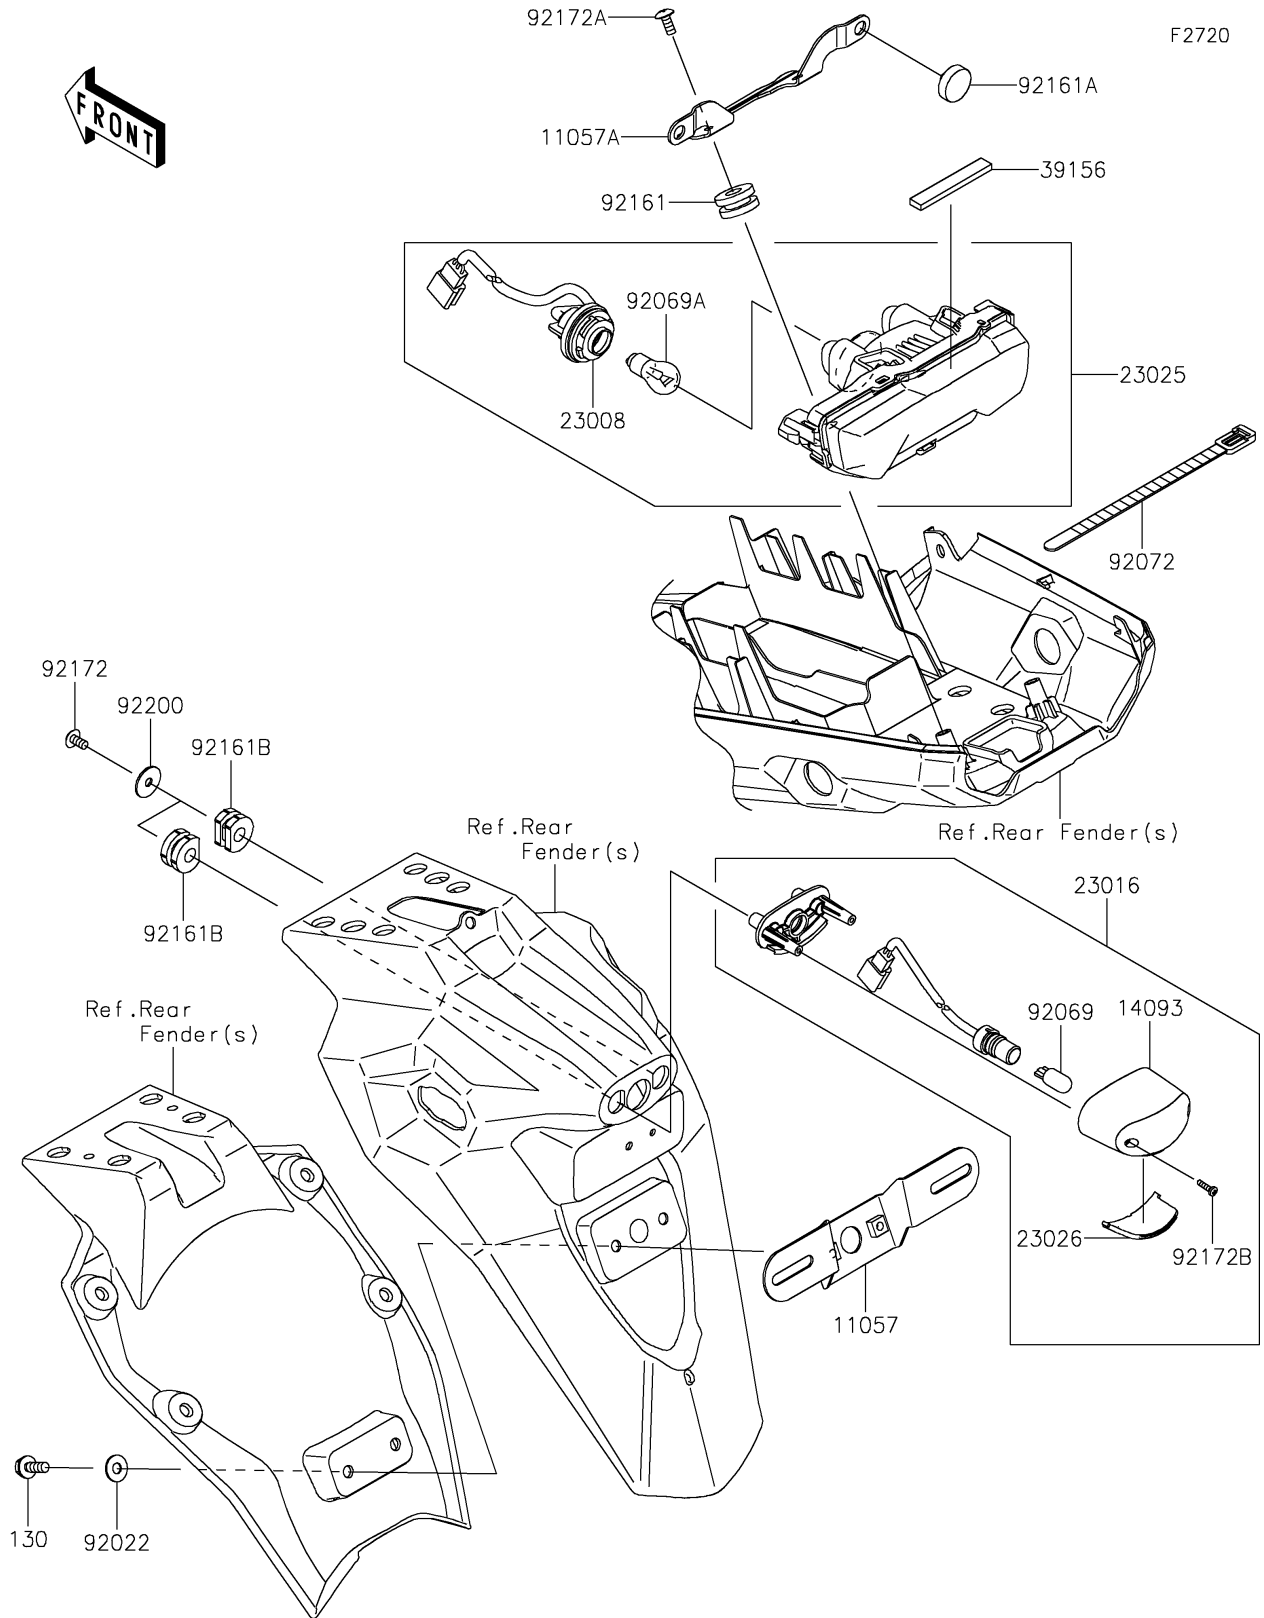

2022 VERSYS®-X 300 ABS PARTS DIAGRAM

Taillight(s)

2022 VERSYS®-X 300 ABS PARTS LIST

Taillight(s)

ITEM NAME	PART NUMBER	QUANTITY
BRACKET,LICENSE PLATE (Ref # 11057)	11057-1046	1
BRACKET (Ref # 11057A)	11057-1351	1
COVER,LICENSE LAMP (Ref # 14093)	14093-0525	1
SOCKET-ASSY (Ref # 23008)	23008-0182	1
LAMP-ASSY,LICENSE (Ref # 23016)	23016-0600	1
LAMP-TAIL (Ref # 23025)	23025-0378	1
LENS,LICENSE LAMP (Ref # 23026)	23026-0025	1
PAD,9X60X4 (Ref # 39156)	39156-0820	1
WASHER,6.5X16X1.0 (Ref # 92022)	92022-1093	2
BULB,12V 5W (Ref # 92069)	92069-1016	1
BULB,12V 21/5W (Ref # 92069A)	92069-1084	1
BAND,L=140 (Ref # 92072)	92072-1293	1
DAMPER (Ref # 92161)	92161-0163	2
DAMPER (Ref # 92161A)	92161-0336	2
DAMPER (Ref # 92161B)	92161-0776	2
SCREW,TAPPING,5X16 (Ref # 92172)	92172-0427	2
SCREW,5X12 (Ref # 92172A)	92172-0821	2
SCREW,4X12 (Ref # 92172B)	92172-0904	2
WASHER,5.5X20X1.2 (Ref # 92200)	92200-0284	2
BOLT-FLANGED,6X16 (Ref # 130)	130BA0616	2