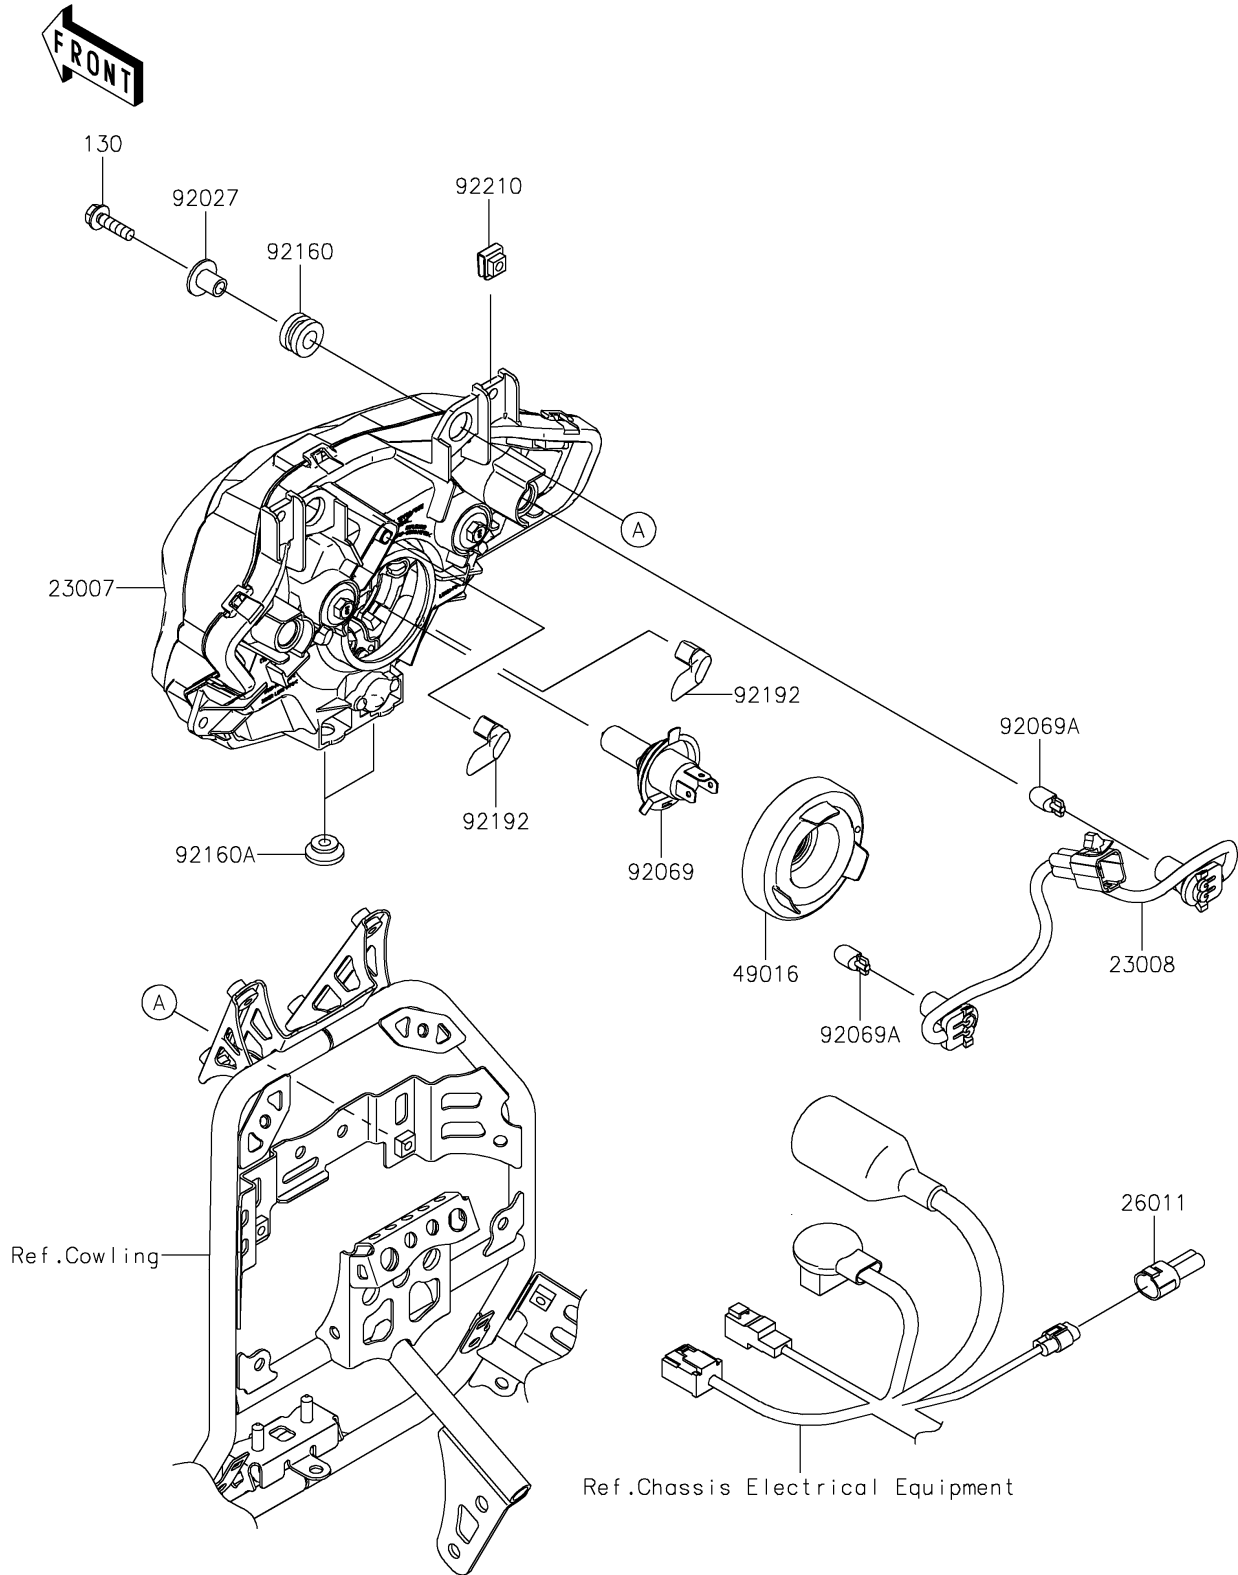

2022 VERSYS[®]-X 300 ABS PARTS DIAGRAM

Headlight(s)

F2710

2022 VERSYS®-X 300 ABS PARTS LIST

Headlight(s)

ITEM NAME	PART NUMBER	QUANTITY
LENS-COMP,HEAD LAMP (Ref # 23007)	23007-0207	1
SOCKET-ASSY (Ref # 23008)	23008-0177	1
WIRE-LEAD (Ref # 26011)	26011-0967	1
COVER-SEAL (Ref # 49016)	49016-0627	1
COLLAR,6.5X10X14.1 (Ref # 92027)	92027-1183	2
BULB,12V 60/55W,H4 (Ref # 92069)	92069-0050	1
BULB,12V 5W (Ref # 92069A)	92069-1016	2
DAMPER,10X20X12 (Ref # 92160)	92160-1167	2
DAMPER (Ref # 92160A)	92160-1613	2
TUBE,BREATHER (Ref # 92192)	92192-1528	2
NUT,5MM (Ref # 92210)	92210-0776	2
BOLT-FLANGED,6X22 (Ref # 130)	130BA0622	2