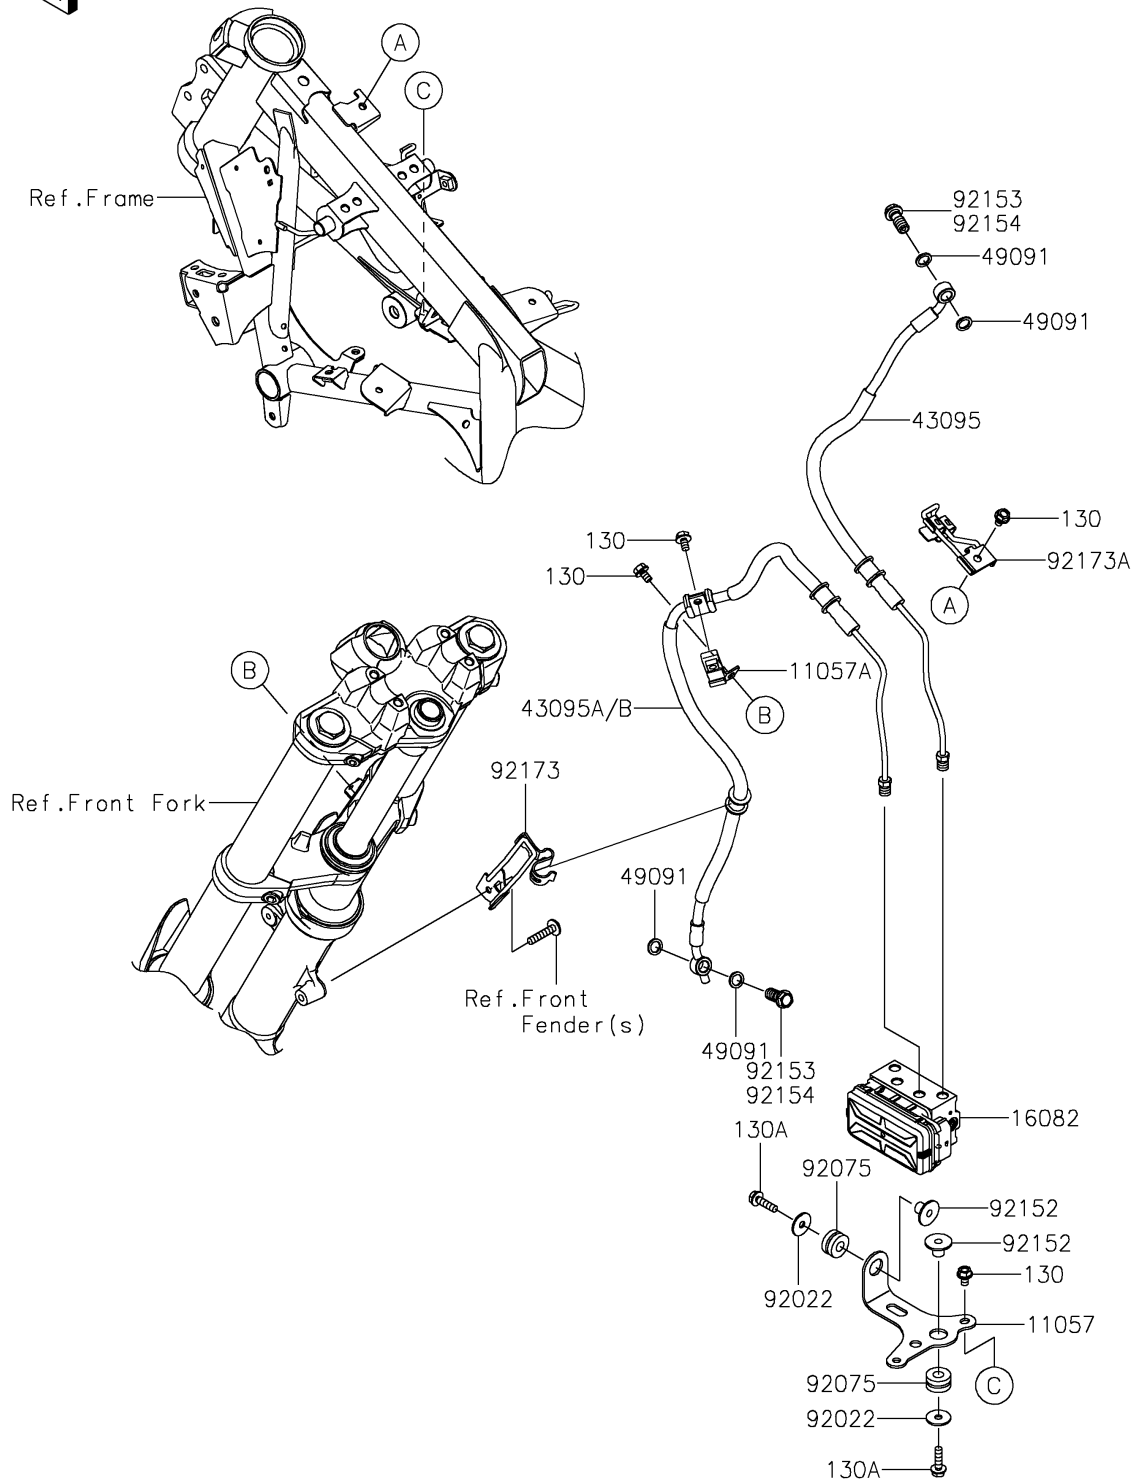

2022 VERSYS®-X 300 ABS PARTS DIAGRAM

Brake Piping

F2262

2022 VERSYS®-X 300 ABS PARTS LIST

Brake Piping

ITEM NAME	PART NUMBER	QUANTITY
BRACKET,ABS UNIT (Ref # 11057)	11057-0627	1
BRACKET (Ref # 11057A)	11057-0629	1
PUMP-ASSY-OIL,ABS10MB (Ref # 16082)	16082-0779	1
HOSE-BRAKE,FR M/CYL.-ABS UNIT (Ref # 43095)	43095-1441	1
HOSE-BRAKE,ABS UNIT-FR CAL. (Ref # 43095A)	43095-1442	1
WASHER-SEAL,10.1X14.5X1.5 (Ref # 49091)	49091-0001	4
WASHER,6.5X22X1.6 (Ref # 92022)	92022-237	2
DAMPER (Ref # 92075)	92075-209	2
COLLAR,6.5X10X13.6 (Ref # 92152)	92152-2204	2
BOLT,BANJO,10X23 (Ref # 92154)	92154-2560	2
CLAMP,FORK OUTER TUBE (Ref # 92173)	92173-1654	1
CLAMP,FRM HEAD PIPE (Ref # 92173A)	92173-1655	1
BOLT-FLANGED,6X10 (Ref # 130)	130BA0610	5
BOLT-FLANGED,6X22 (Ref # 130A)	130BA0622	2