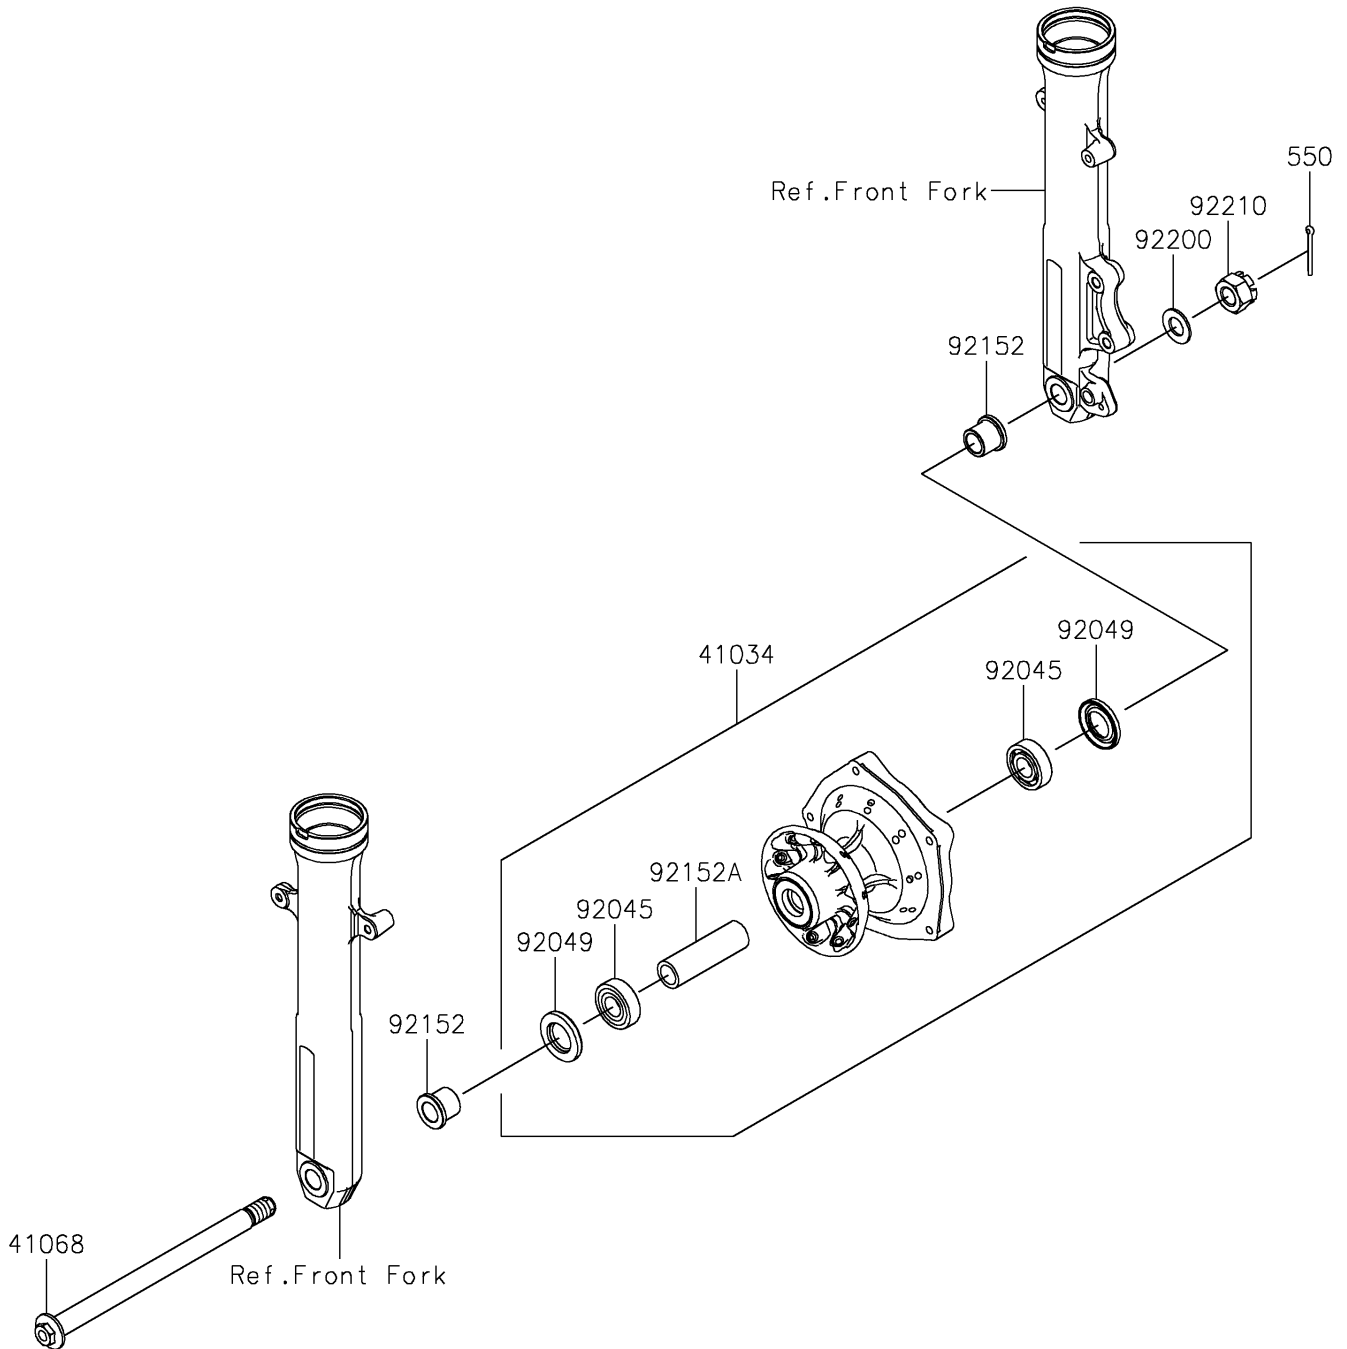

2022 VERSYS[®]-X 300 ABS PARTS DIAGRAM

Front Hub

F2230

2022 VERSYS®-X 300 ABS PARTS LIST

Front Hub

ITEM NAME	PART NUMBER	QUANTITY
DRUM-ASSY,FR BRAKE,P.SILVER (Ref # 41034)	41034-0587-458	1
AXLE,FR,17X249 (Ref # 41068)	41068-0623	1
BEARING-BALL,17X40X12 (Ref # 92045)	92045-0732	2
SEAL-OIL (Ref # 92049)	92049-0794	2
COLLAR,17X24X23 (Ref # 92152)	92152-2290	2
COLLAR (Ref # 92152A)	92152-2291	1
WASHER,16.2X30X2.0 (Ref # 92200)	92200-1842	1
NUT,CASTLE,16MM (Ref # 92210)	92210-1171	1
PIN-COTTER,4.0X35 (Ref # 550)	550AA4035	1