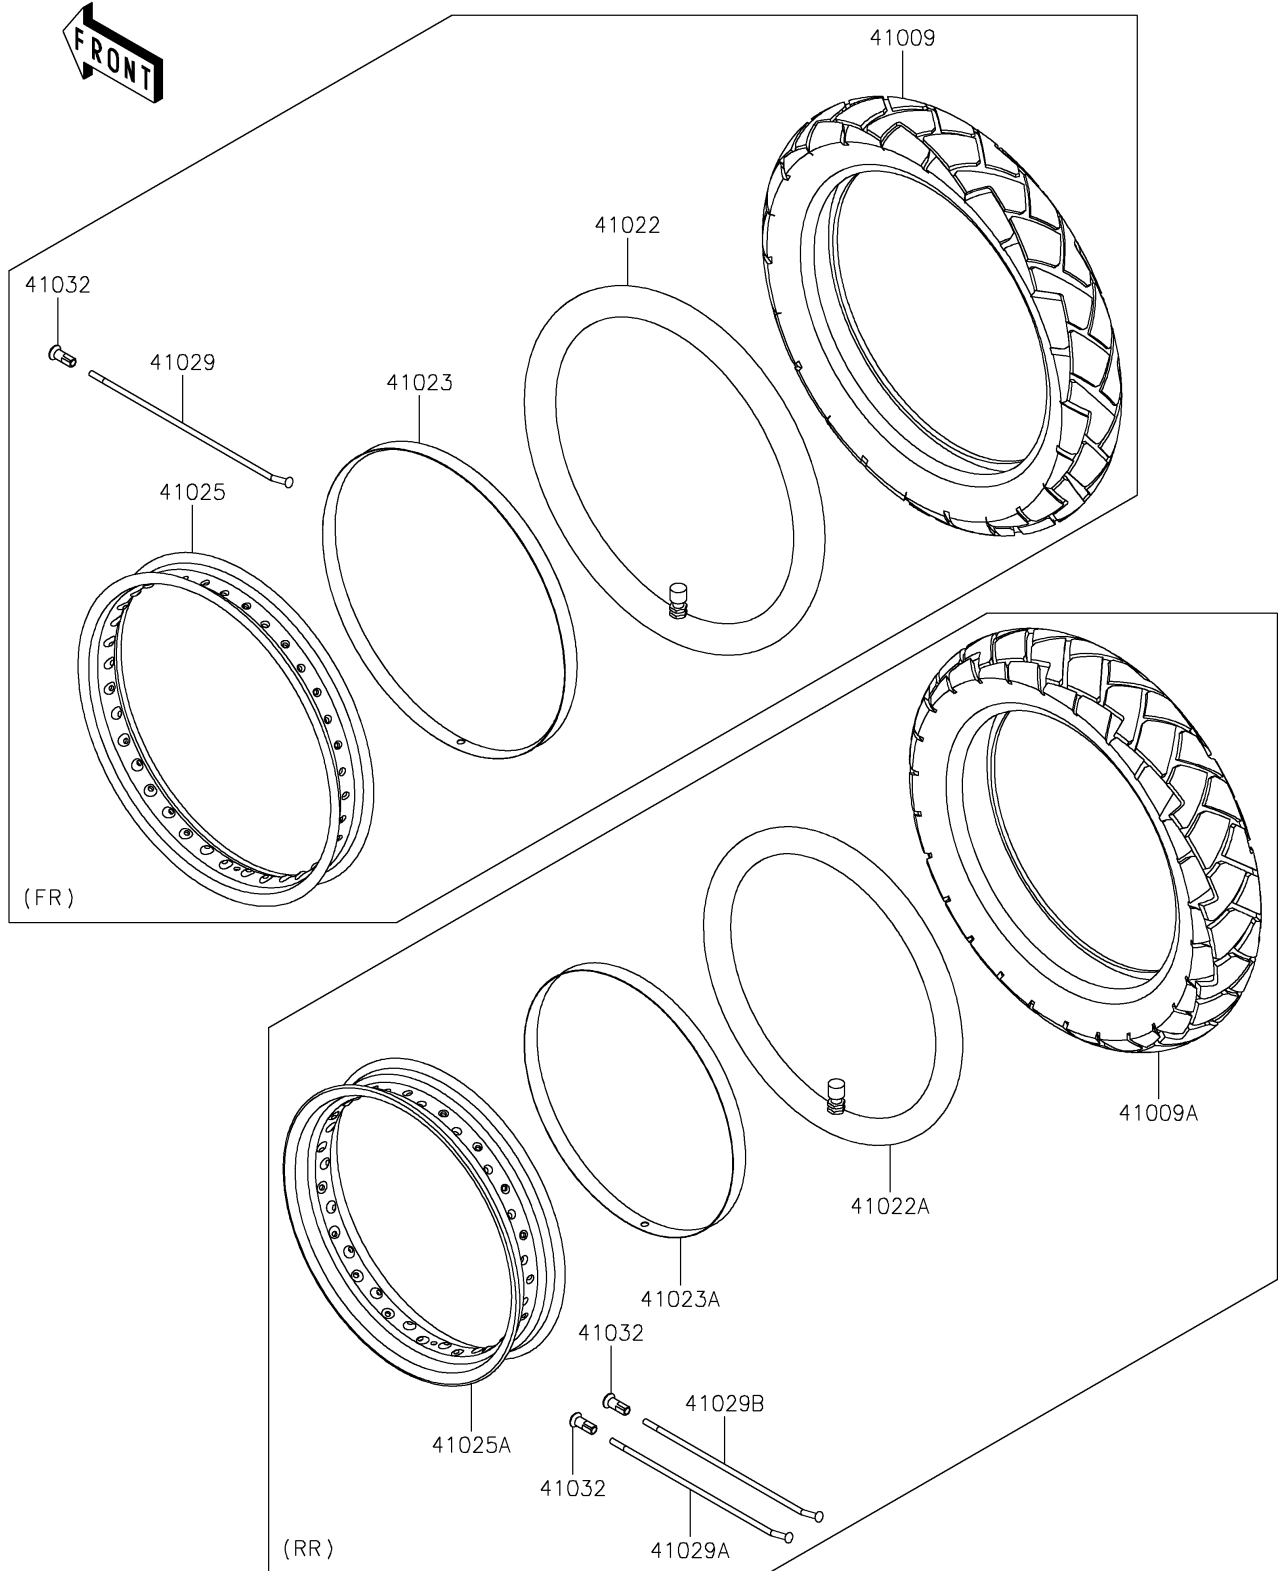

2022 VERSYS®-X 300 ABS PARTS DIAGRAM

Wheels/Tires

F2210

2022 VERSYS®-X 300 ABS PARTS LIST

Wheels/Tires

ITEM NAME	PART NUMBER	QUANTITY
TIRE,FR,100/90-19 57S,GP-210F (Ref # 41009)	41009-0794	1
TIRE,RR,130/80-17 65S,GP-210R (Ref # 41009A)	41009-0795	1
TUBE-TIRE,100/90-19(IRC) (Ref # 41022)	41022-0138	1
TUBE-TIRE,130/80-17(IRC) (Ref # 41022A)	41022-0139	1
BAND-RIM,25-19J (Ref # 41023)	41023-0038	1
BAND-RIM,25-17J (Ref # 41023A)	41023-0039	1
RIM,FR,2.15X19,BLACK (Ref # 41025)	41025-0373-WC	1
RIM,RR,3.00X17,BLACK (Ref # 41025A)	41025-0374-WC	1
SPOKE-INNER,196X164.5D (Ref # 41029)	41029-0087	36
SPOKE-INNER,175X163.5D (Ref # 41029A)	41029-0088	18
SPOKE-INNER,172X159D (Ref # 41029B)	41029-0089	18
NIPPLE-SPOKE (Ref # 41032)	41032-0005	72