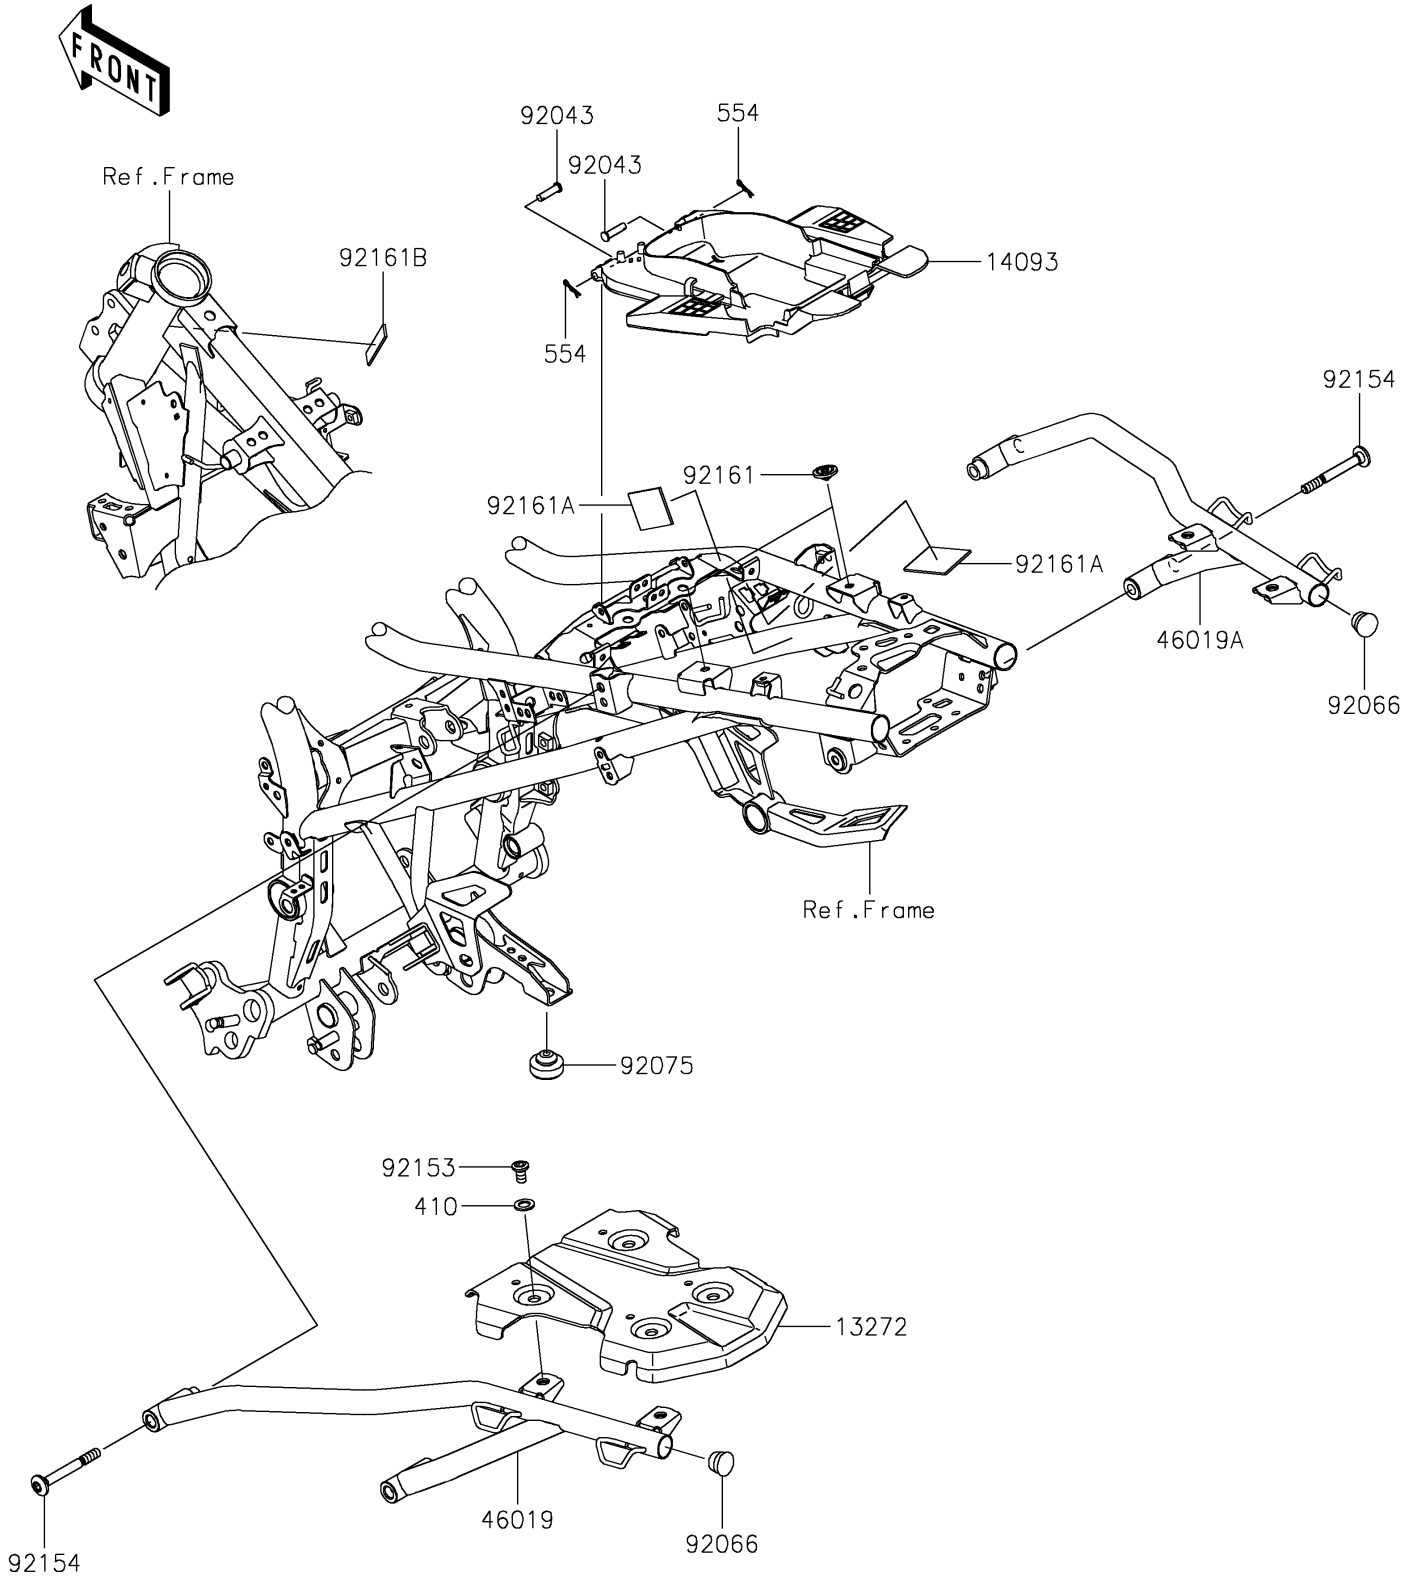

2022 VERSYS®-X 300 ABS PARTS DIAGRAM

Frame Fittings

F2131

2022 VERSYS®-X 300 ABS PARTS LIST

Frame Fittings

ITEM NAME	PART NUMBER	QUANTITY
PLATE (Ref # 13272)	13272-2247	1
COVER,TOOL (Ref # 14093)	14093-0694	1
GRIP-ASSY,LH,F.S.BLACK (Ref # 46019)	46019-0070-18R	1
GRIP-ASSY,RH,F.S.BLACK (Ref # 46019A)	46019-0071-18R	1
PIN,6X23 (Ref # 92043)	92043-0746	2
PLUG (Ref # 92066)	92066-1220	2
DAMPER (Ref # 92075)	92075-1045	1
BOLT,SOCKET,8X15 (Ref # 92153)	92153-1810	4
BOLT,SOCKET,8X73 (Ref # 92154)	92154-2339	4
DAMPER,8X22X10 (Ref # 92161)	92161-1685	2
DAMPER (Ref # 92161A)	92161-1883	2
DAMPER,13X48X2 (Ref # 92161B)	92161-1972	1
WASHER-PLAIN-SMALL,10MM (Ref # 410)	410AA1000	4
PIN-SNAP,1.2X21.2 (Ref # 554)	554DA0600	2