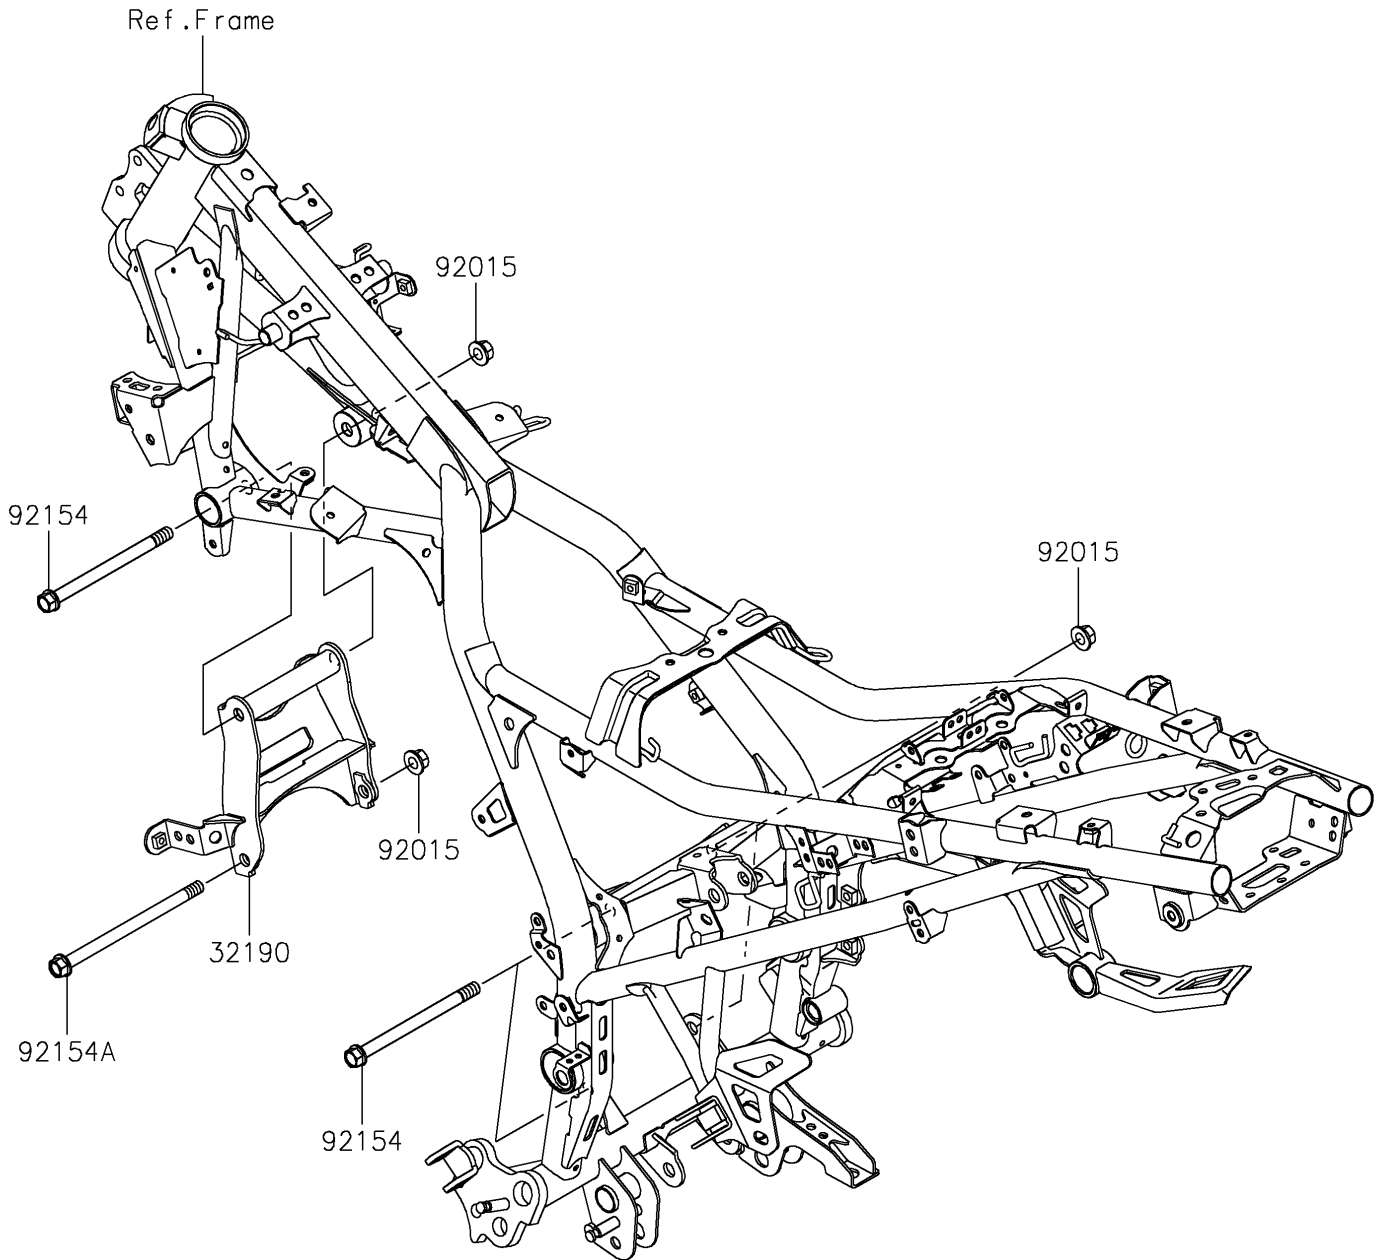

2022 VERSYS®-X 300 ABS PARTS DIAGRAM

Engine Mount

F2122

2022 VERSYS® -X 300 ABS PARTS LIST

Engine Mount

ITEM NAME	PART NUMBER	QUANTITY
BRACKET-ENGINE (Ref # 32190)	32190-0740	1
NUT,FLANGED,10MM (Ref # 92015)	92015-1415	4
BOLT,FLANGED,10X135 (Ref # 92154)	92154-0359	3
BOLT (Ref # 92154A)	92154-2509	1