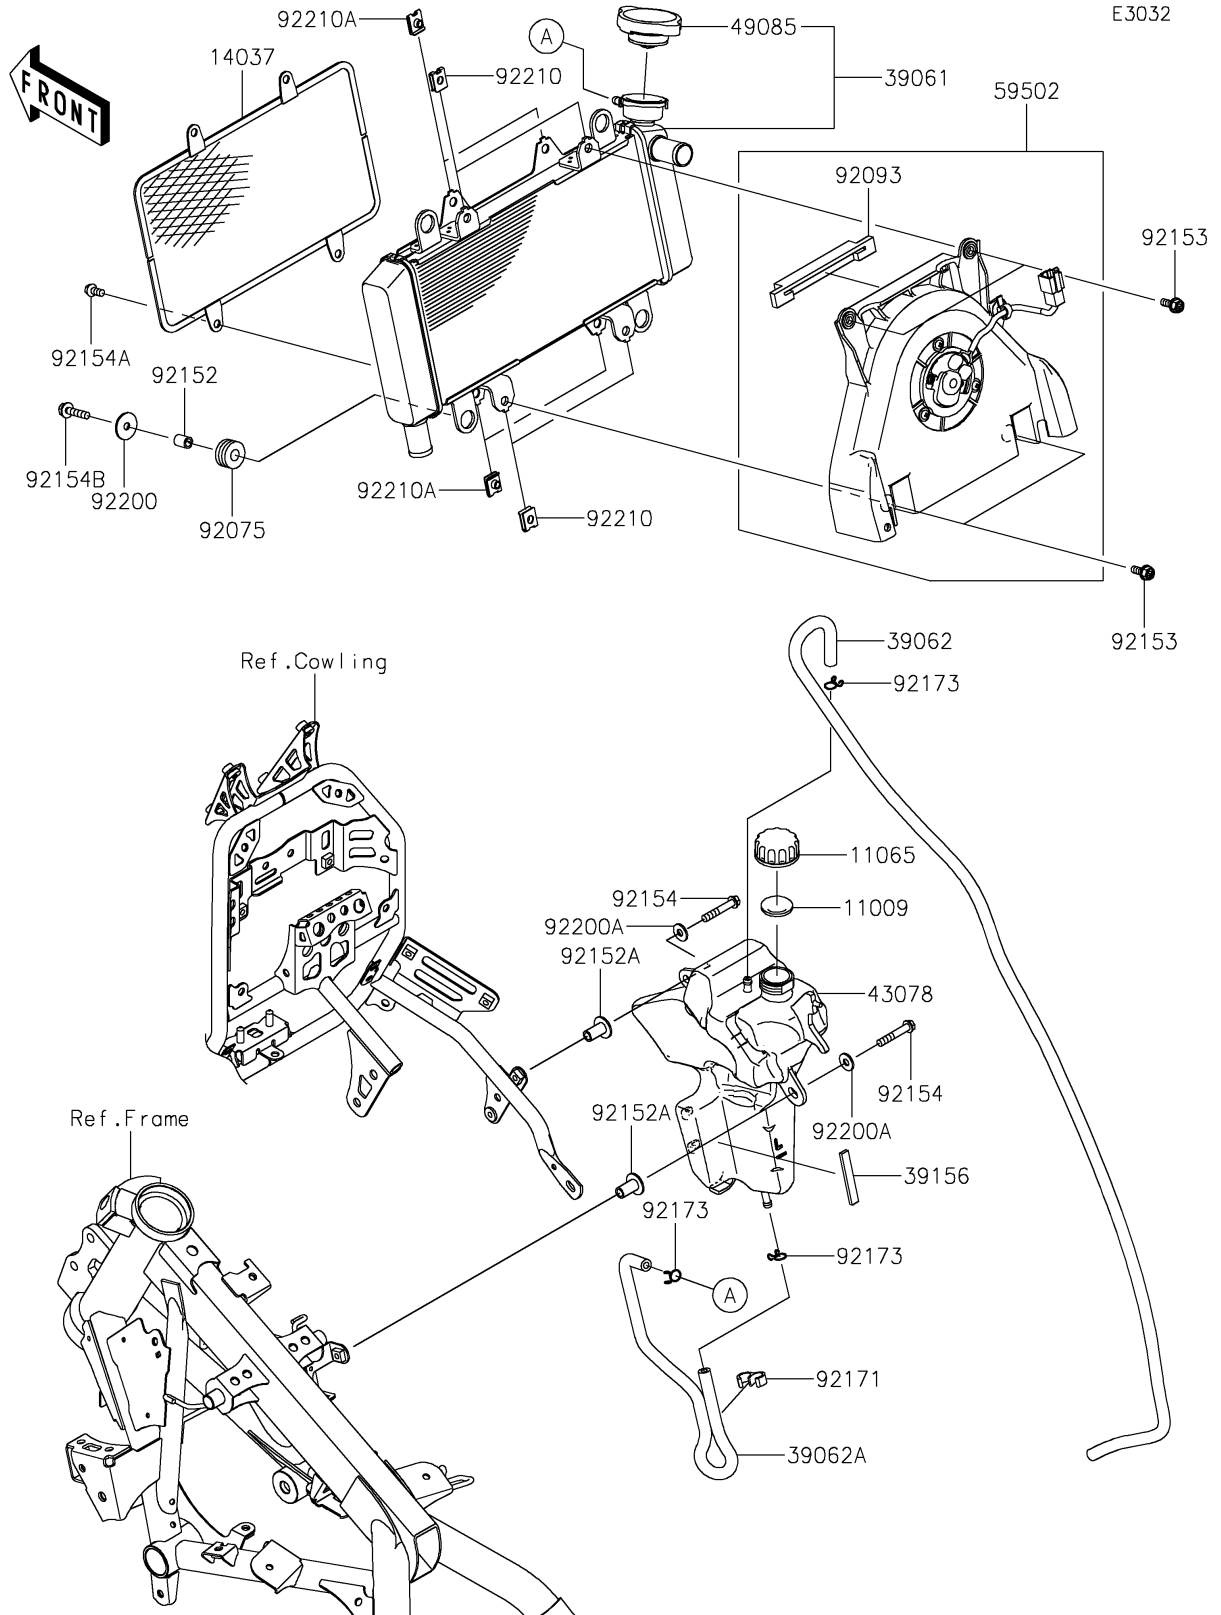

2022 VERSYS®-X 300 ABS PARTS DIAGRAM

Radiator

2022 VERSYS®-X 300 ABS PARTS LIST

Radiator

ITEM NAME	PART NUMBER	QUANTITY
GASKET,RESERVOIR TANK CAP (Ref # 11009)	11009-1145	1
CAP (Ref # 11065)	11065-0969	1
SCREEN (Ref # 14037)	14037-0781	1
RADIATOR-ASSY (Ref # 39061)	39061-0735	1
HOSE-COOLING,OVER FLOW (Ref # 39062)	39062-0769	1
HOSE-COOLING,RADI.-RESERVOIR (Ref # 39062A)	39062-0770	1
PAD,8X50X3 (Ref # 39156)	39156-2198	1
RESERVOIR (Ref # 43078)	43078-0587	1
CAP-ASSY-PRESSURE (Ref # 49085)	49085-0006	1
FAN-ASSY (Ref # 59502)	59502-0611	1
DAMPER,10X24X12 (Ref # 92075)	92075-1690	4
SEAL (Ref # 92093)	92093-0587	1
COLLAR,6.8X10X13 (Ref # 92152)	92152-0846	4
COLLAR (Ref # 92152A)	92152-2283	2
BOLT (Ref # 92153)	92153-0531	4
BOLT,FLANGED,6X35 (Ref # 92154)	92154-0807	2
BOLT,FLANGED,6X12 (Ref # 92154A)	92154-1777	4
BOLT-FLANGED,6X25 (Ref # 92154B)	92154-2556	4
CLAMP (Ref # 92171)	92171-1184	1
CLAMP (Ref # 92173)	92173-0050	3
WASHER,6.5X24X1.6 (Ref # 92200)	92200-0789	4
WASHER,6.5X16X1.6 (Ref # 92200A)	92200-1853	2
NUT (Ref # 92210)	92210-1323	4
NUT (Ref # 92210A)	92210-1518	4