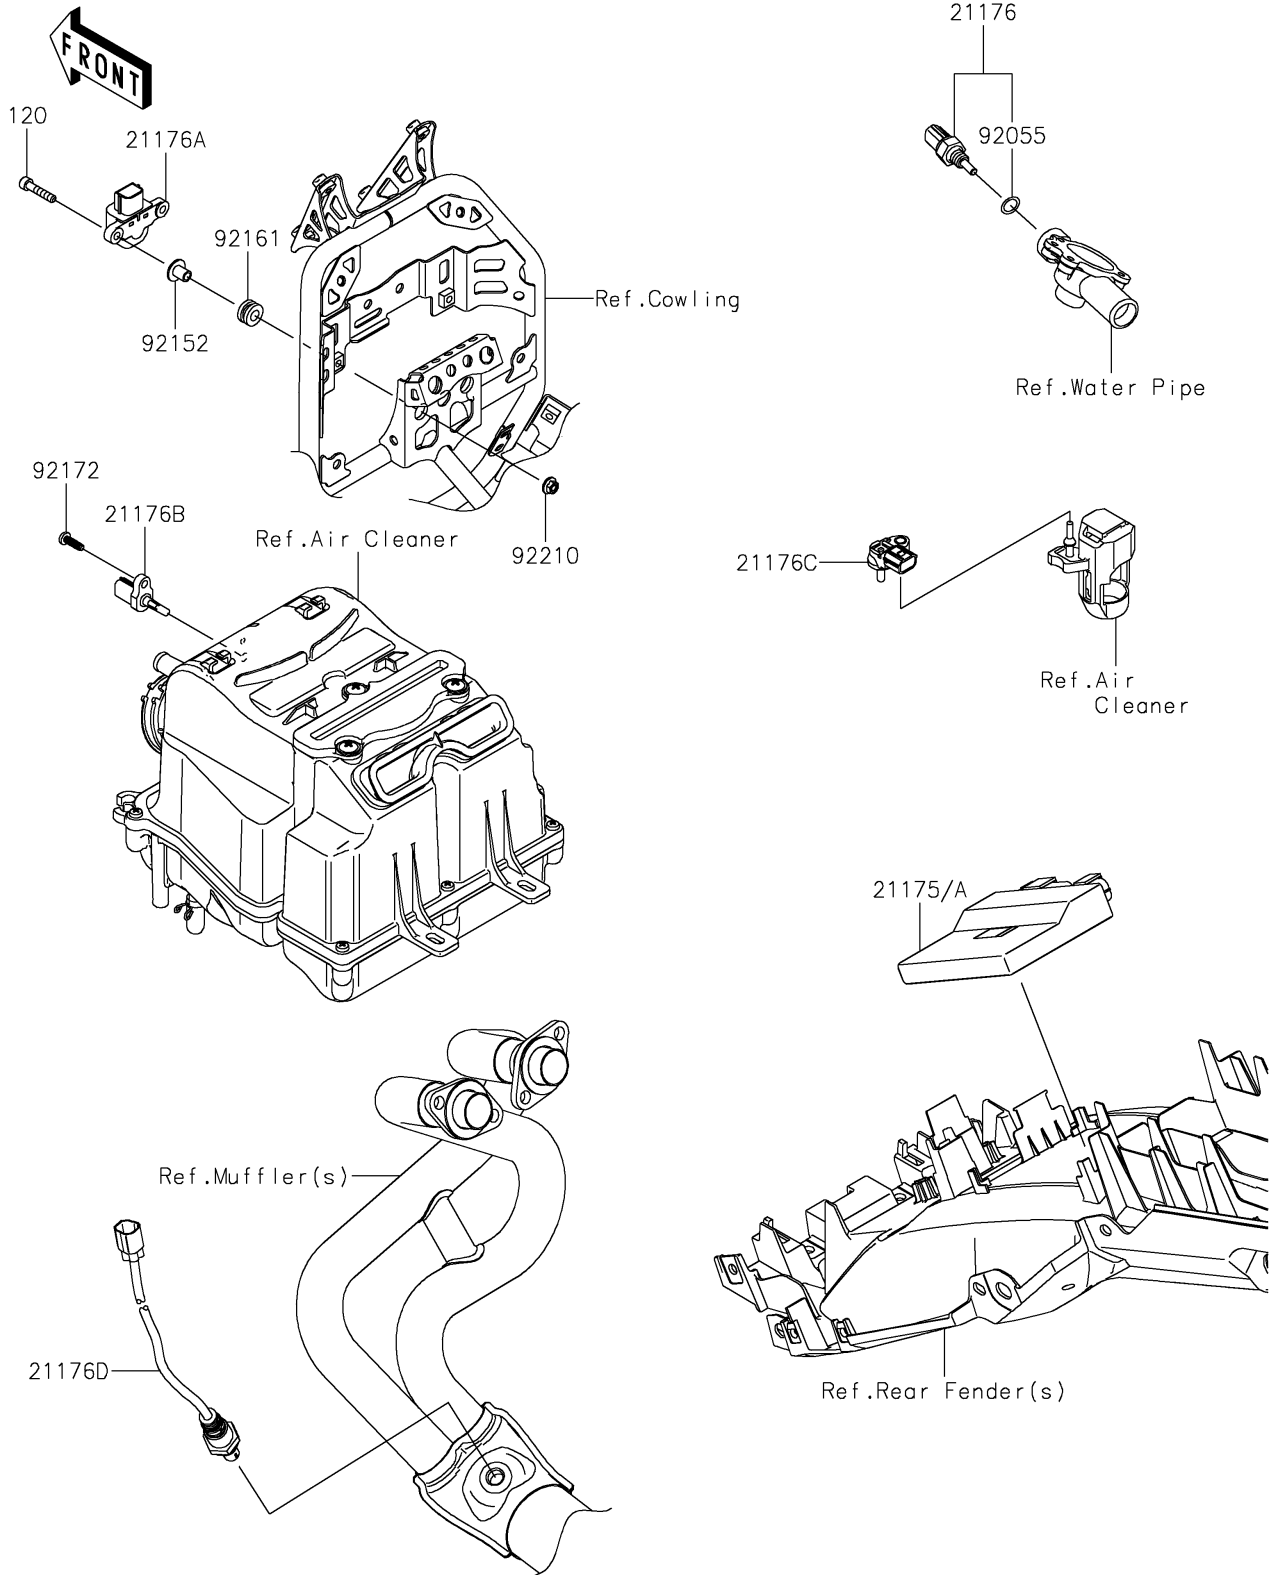

# 2022 VERSYS®-X 300 ABS PARTS DIAGRAM

## Fuel Injection

E1530

## 2022 VERSYS®-X 300 ABS PARTS LIST

### Fuel Injection

ITEM NAME	PART NUMBER	QUANTITY
SENSOR,WATER TEMP (Ref # 21176)	21176-0009	1
SENSOR,VEHICLE-DOWN (Ref # 21176A)	21176-0026	1
SENSOR,AIR TEMPERATURE (Ref # 21176B)	21176-0048	1
SENSOR,PRESSURE (Ref # 21176C)	21176-0111	1
SENSOR,OXYGEN (Ref # 21176D)	21176-0839	1
RING-O,9.5X1.9 (Ref # 92055)	92055-0016	1
COLLAR,5.6X8X11.2 (Ref # 92152)	92152-1562	2
DAMPER,8X16X8.6 (Ref # 92161)	92161-0685	2
SCREW,TAPPING,5X16 (Ref # 92172)	92172-0790	1
NUT,FLANGED,5MM (Ref # 92210)	92210-0007	2
BOLT-SOCKET,5X25 (Ref # 120)	120CA0525	2
CONTROL UNIT-ELECTRONIC (Ref # 21175)	21175-1262	1