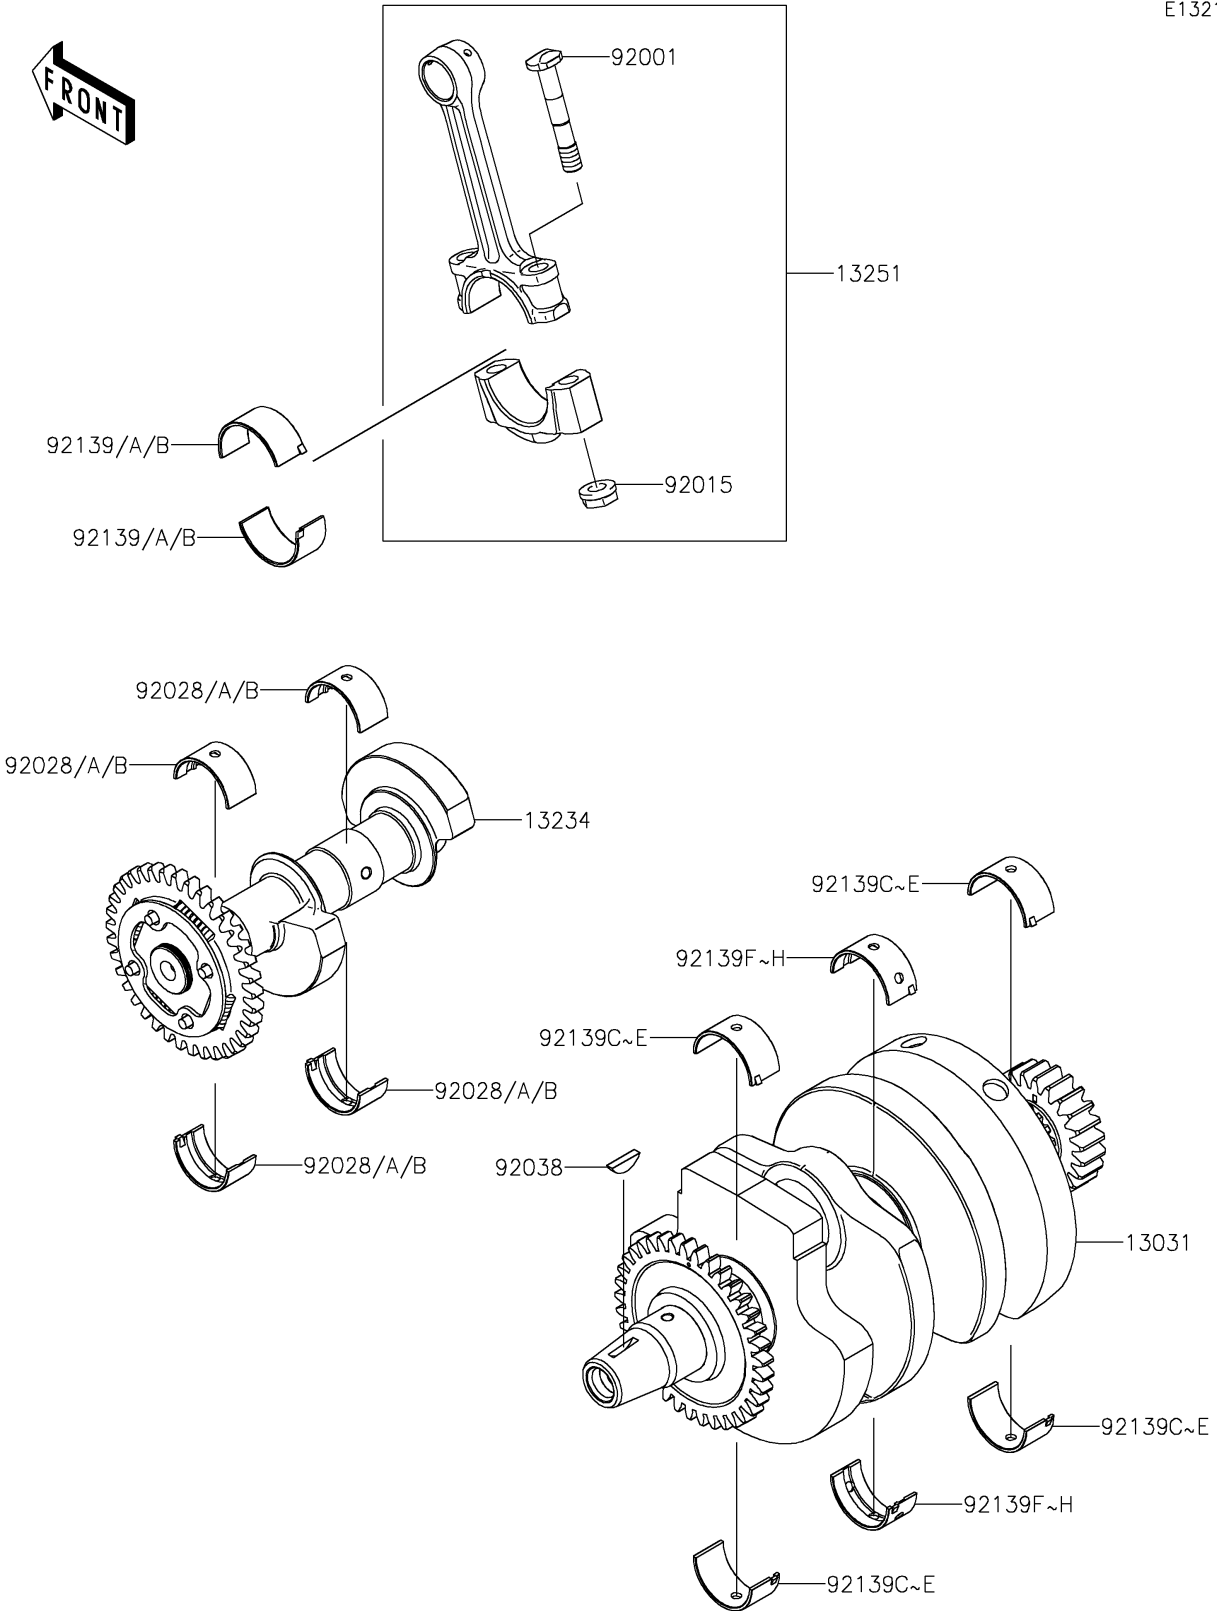

2022 VERSYS®-X 300 ABS PARTS DIAGRAM

Crankshaft

E1321

2022 VERSYS®-X 300 ABS PARTS LIST

Crankshaft

ITEM NAME	PART NUMBER	QUANTITY
CRANKSHAFT-COMP,B MK,RED (Ref # 13031)	13031-0770	1
SHAFT-COMP,BALANCER (Ref # 13234)	13234-0597	1
ROD-ASSY-CONNECTING,I (Ref # 13251)	13251-0037-II	2
BOLT,CONNECTING ROD,7MM (Ref # 92001)	92001-1793	4
NUT,CONNECTING ROD,7MM (Ref # 92015)	92015-1527	4
BUSHING,BALANCER,BLUE (Ref # 92028)	92028-1422	4
BUSHING,BALANCER,BLACK (Ref # 92028A)	92028-1423	AR
BUSHING,BALANCER,BROWN (Ref # 92028B)	92028-1424	AR
KEY,WOODRUFF (Ref # 92038)	92038-001	1
BUSHING,CONNECTING ROD,BLUE (Ref # 92139)	92139-0782	AR
BUSHING,CONNECTING ROD,BLACK (Ref # 92139A)	92139-0783	4
BUSHING,CONNECTING ROD,BROWN (Ref # 92139B)	92139-0784	AR
BUSHING,CRANK #1,BLUE (Ref # 92139C)	92139-0786	AR
BUSHING,CRANK #1,BLACK (Ref # 92139D)	92139-0787	AR
BUSHING,CRANK #1,YELLOW (Ref # 92139E)	92139-0788	4
BUSHING,CRANK #2,BLUE (Ref # 92139F)	92139-0790	AR
BUSHING,CRANK #2,BLACK (Ref # 92139G)	92139-0791	AR
BUSHING,CRANK #2,YELLOW (Ref # 92139H)	92139-0792	2