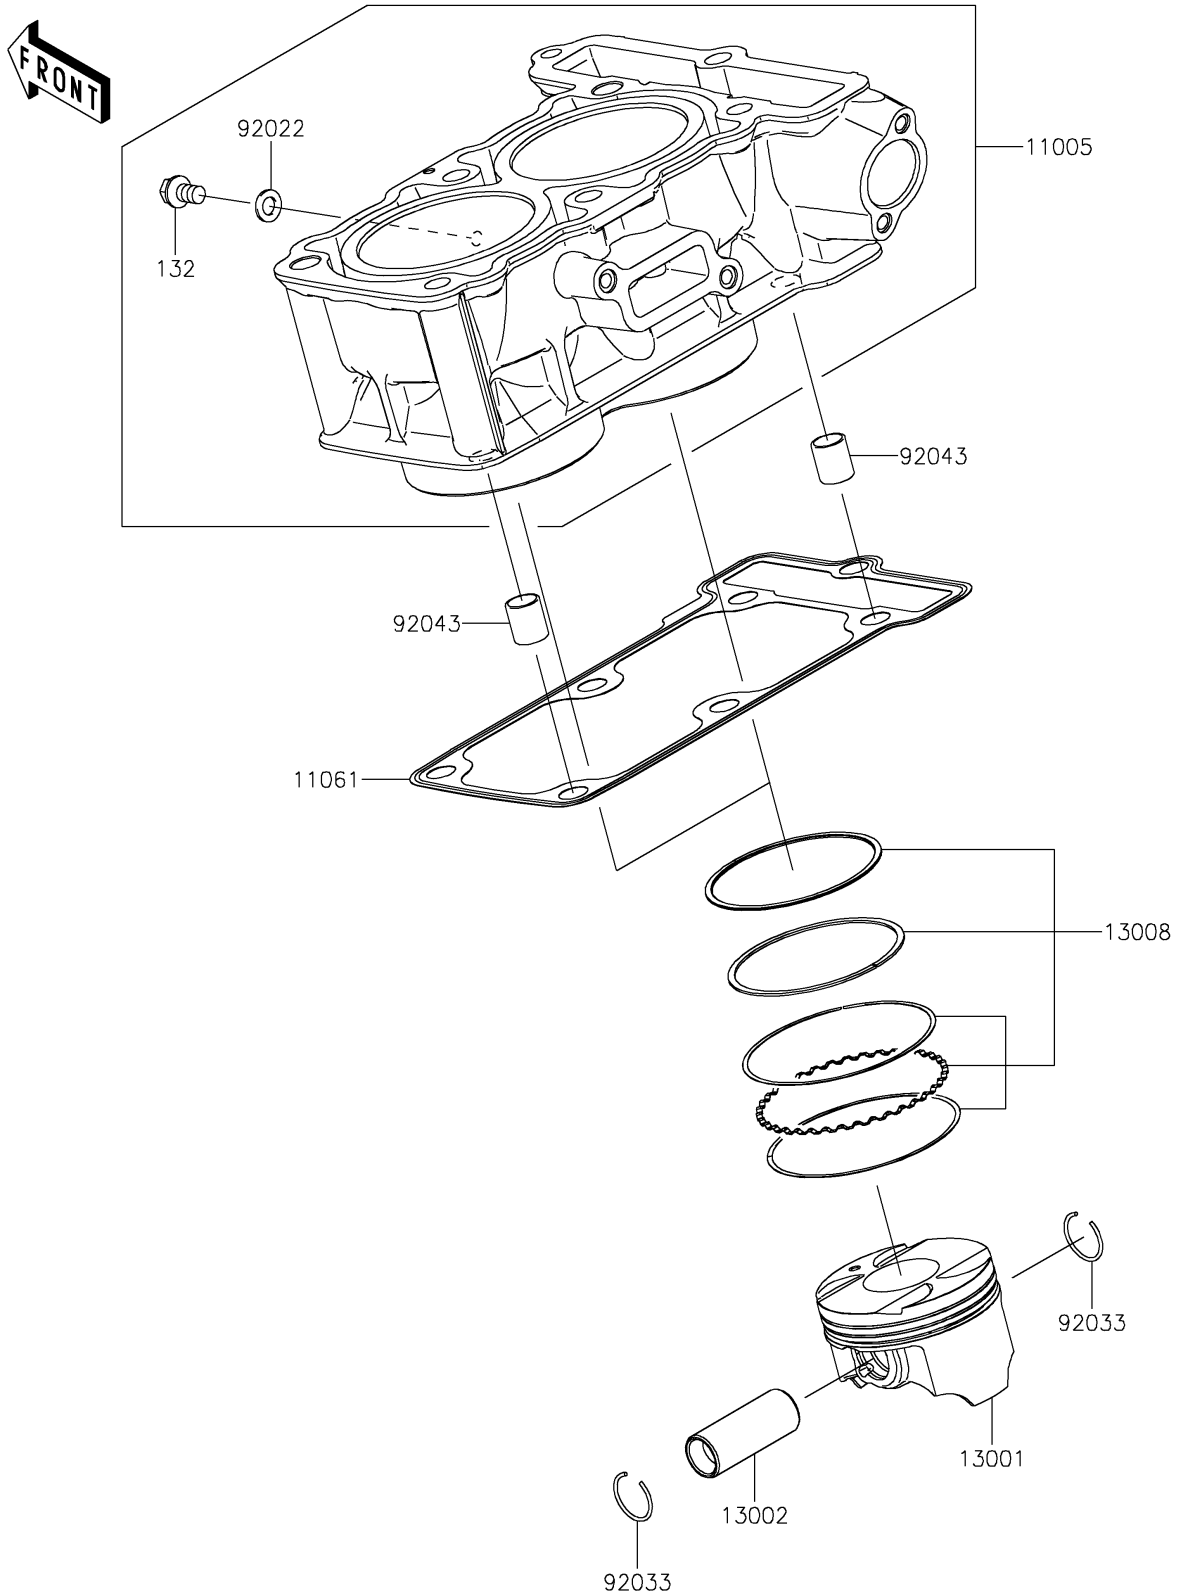

2023 Versys-X 300 ABS PARTS DIAGRAM

Cylinder/Piston(s)

E1120

2023 Versys-X 300 ABS PARTS LIST

Cylinder/Piston(s)

ITEM NAME	PART NUMBER	QUANTITY
CYLINDER-ENGINE (Ref # 11005)	11005-0699	1
GASKET,CYLINDER BASE (Ref # 11061)	11061-0790	1
PISTON-ENGINE (Ref # 13001)	13001-0742	2
PIN-PISTON (Ref # 13002)	13002-0710	2
RING-SET-PISTON (Ref # 13008)	13008-0047	2
WASHER,6.2X11X1 (Ref # 92022)	92022-304	1
RING-SNAP,PISTON PIN (Ref # 92033)	92033-0732	4
PIN,8.2X10X14 (Ref # 92043)	92043-1264	2
BOLT-FLANGED-SMALL (Ref # 132)	132BC0610	1