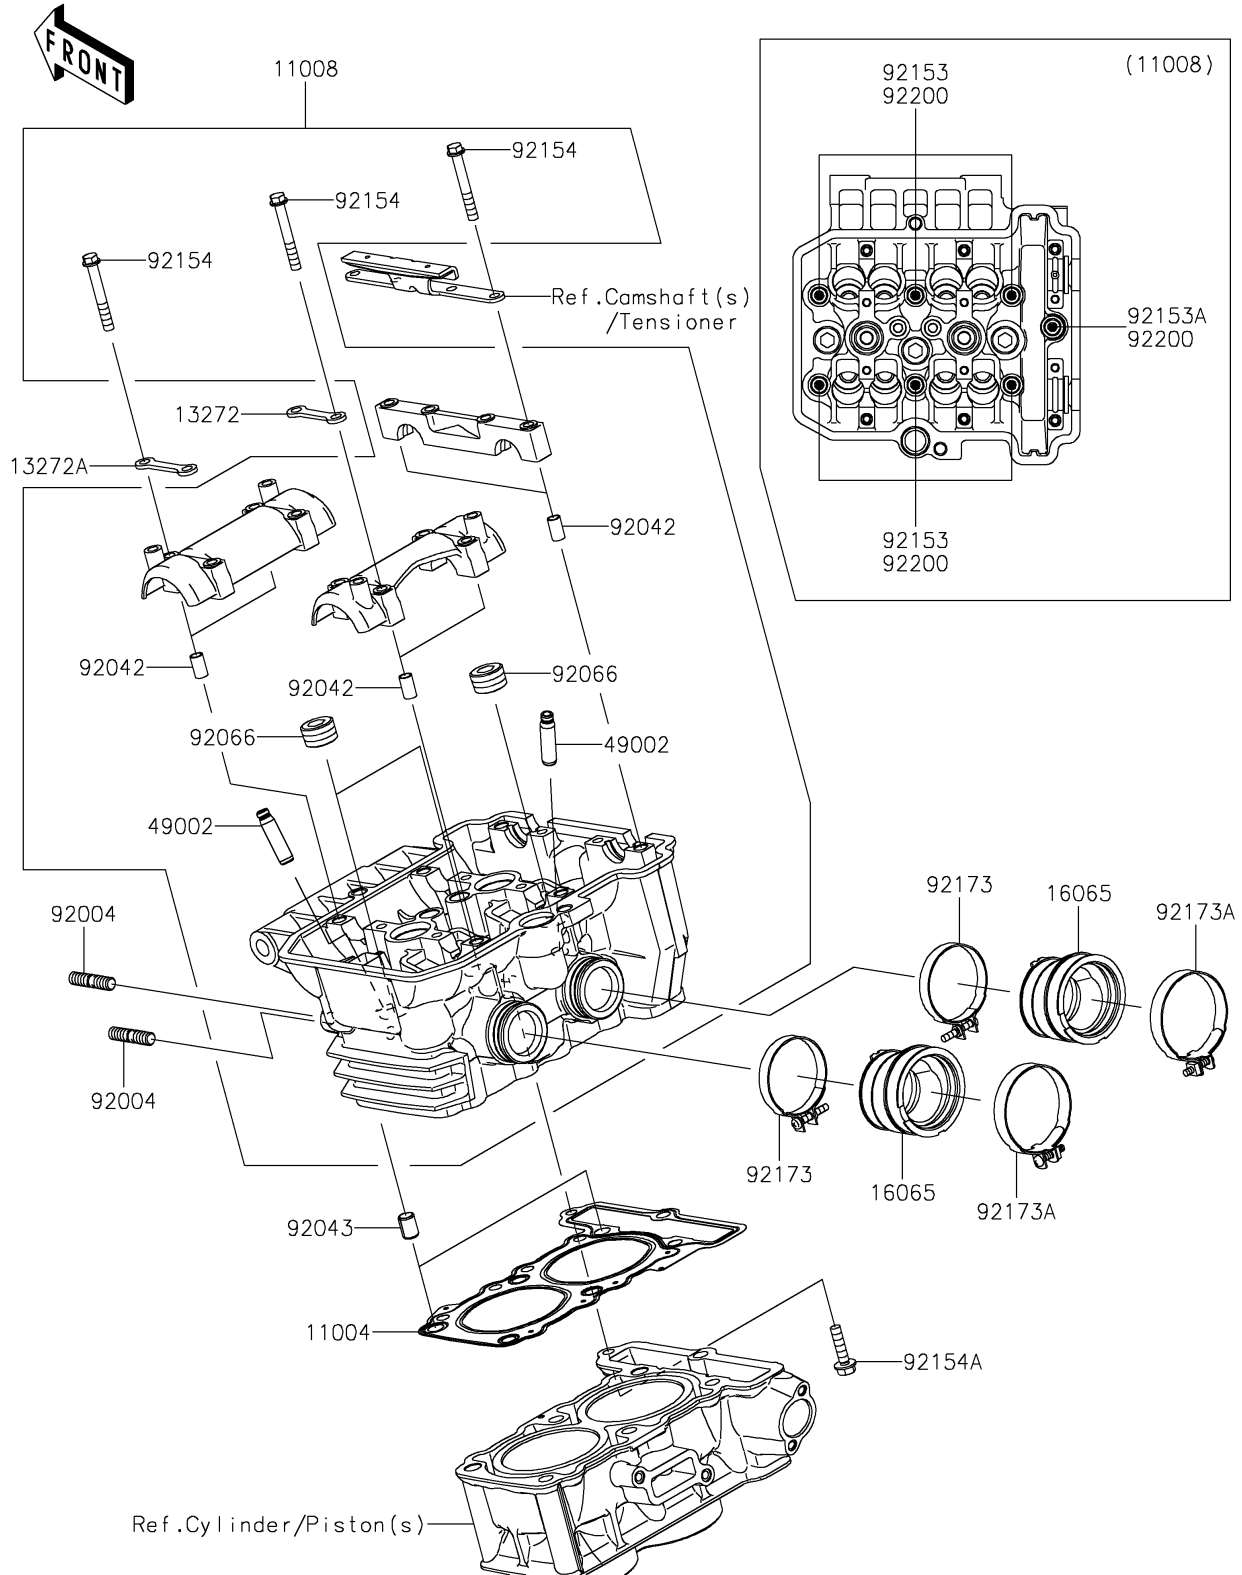

2022 VERSYS®-X 300 ABS PARTS DIAGRAM

Cylinder Head

E1111

2022 VERSYS®-X 300 ABS PARTS LIST

Cylinder Head

ITEM NAME	PART NUMBER	QUANTITY
GASKET-HEAD (Ref # 11004)	11004-0734	1
HEAD-COMP-CYLINDER (Ref # 11008)	11008-0747	1
PLATE,IN (Ref # 13272)	13272-0260	2
PLATE,EX (Ref # 13272A)	13272-0261	2
HOLDER-CARBURETOR (Ref # 16065)	16065-0119	2
GUIDE-VALVE (Ref # 49002)	49002-0009	8
STUD,8X22 (Ref # 92004)	92004-0040	4
PIN,DOWEL,6.3X8X14 (Ref # 92042)	92042-007	6
PIN,8.2X10X14 (Ref # 92043)	92043-1264	2
PLUG,PT1/2X12.5 (Ref # 92066)	92066-0002	3
BOLT,SOCKET,8X146 (Ref # 92153)	92153-1774	6
BOLT,SOCKET,8X115 (Ref # 92153A)	92153-1775	1
BOLT,6X45 (Ref # 92154)	92154-0246	12
BOLT,FLANGED,6X25 (Ref # 92154A)	92154-2556	1
CLAMP,47MM (Ref # 92173)	92173-0919	2
CLAMP,53MM (Ref # 92173A)	92173-0956	2
WASHER,8.5X18X1.6 (Ref # 92200)	92200-0860	7