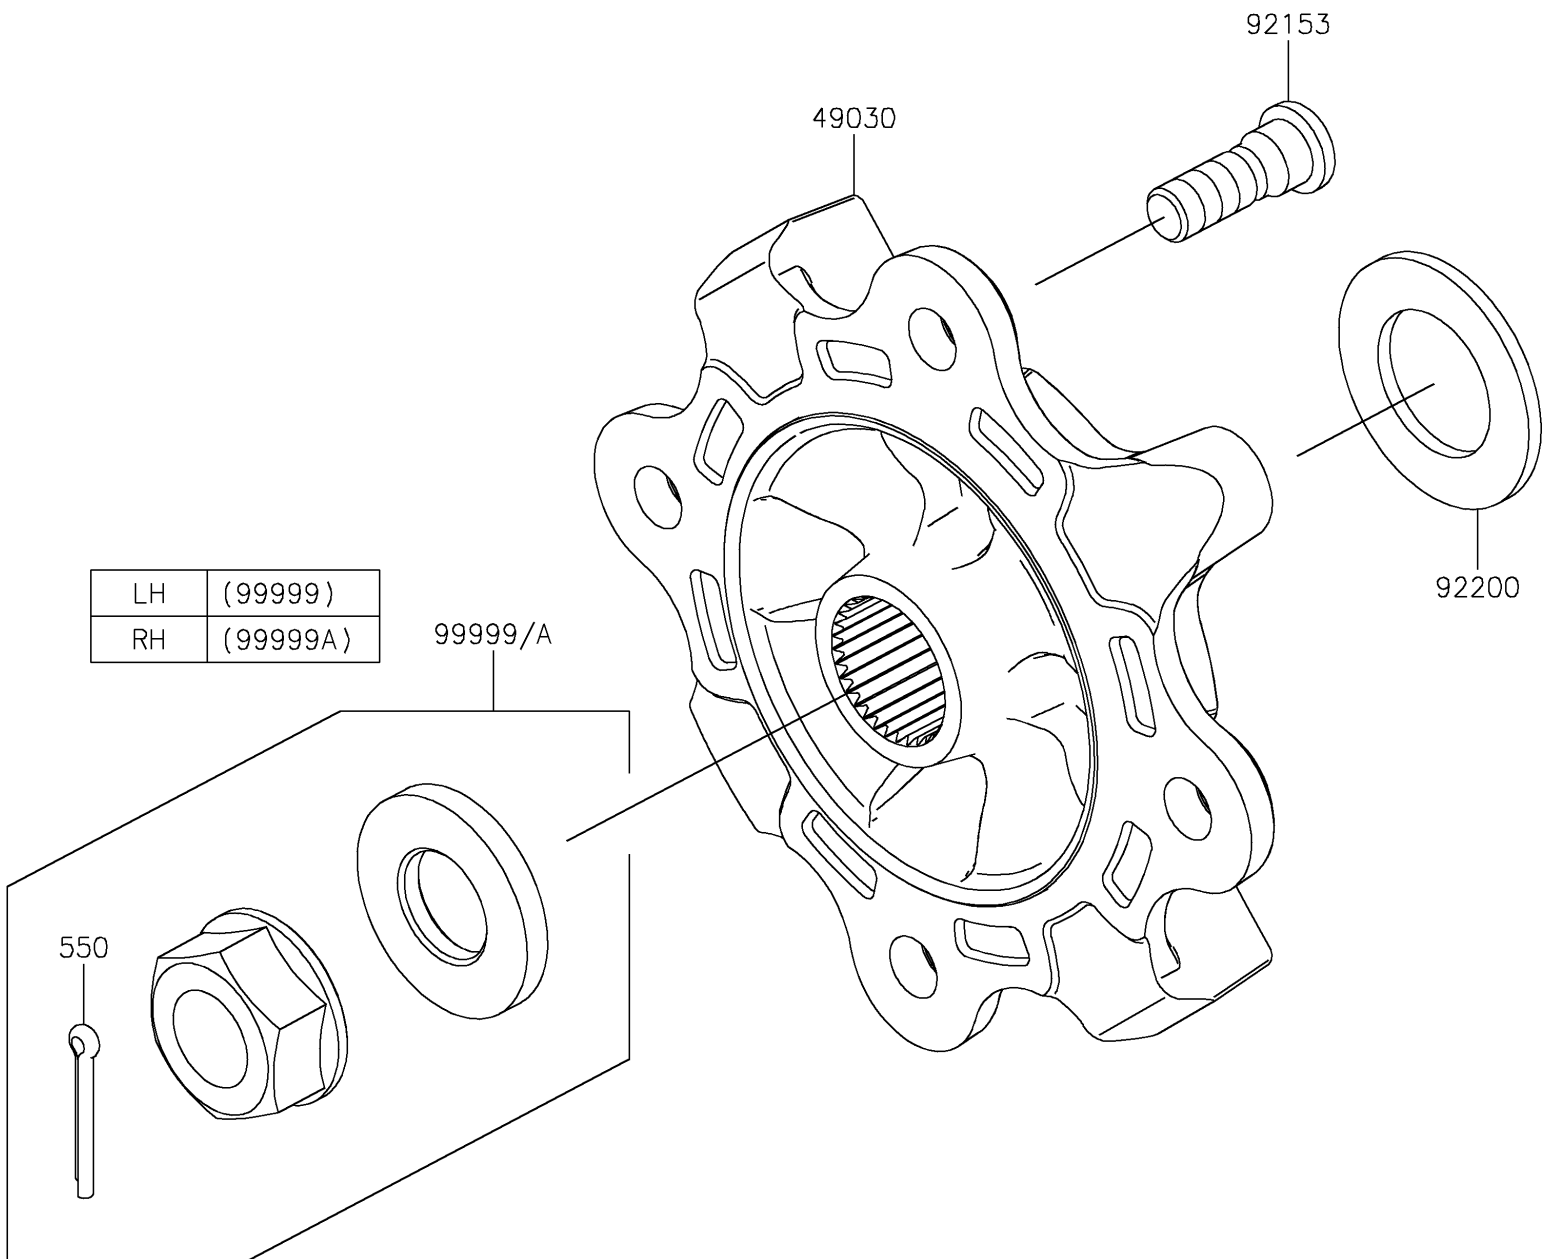

## PARTS DIAGRAM

### Rear Hubs/Brakes

F2240

## PARTS LIST

### Rear Hubs/Brakes

ITEM NAME	PART NUMBER	QUANTITY
HUB (Ref # 49030)	49030-0566	2
BOLT,12MM (Ref # 92153)	92153-1915	8
WASHER,33X56X3.5 (Ref # 92200)	92200-2332	2
KIT,LH AXLE NUT (Ref # 99999)	99999-0726	1
KIT,RH AXLE NUT (Ref # 99999A)	99999-0727	1
PIN-COTTER,4.0X30 (Ref # 550)	550AA4030	1