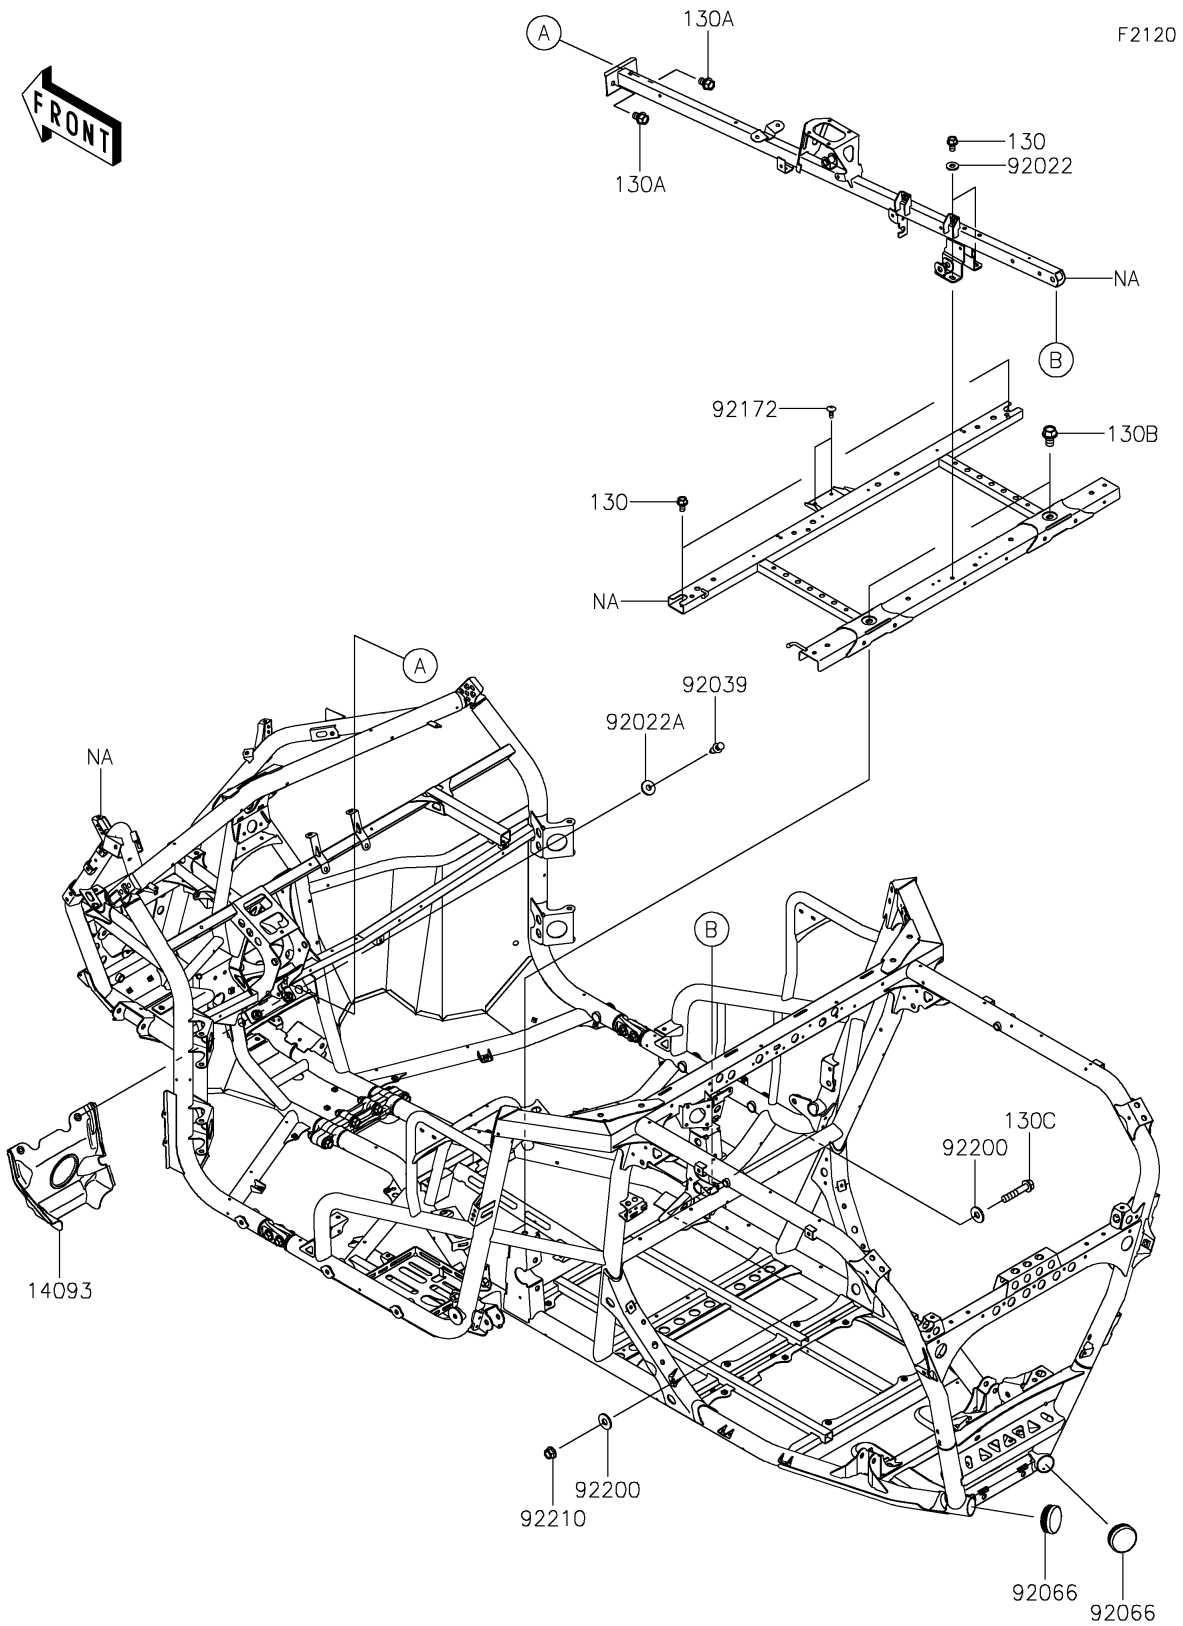

2025 Teryx KRX 1000 Blackout Edition

PARTS DIAGRAM

Frame

2025 Teryx KRX 1000 Blackout Edition

PARTS LIST

Frame

ITEM NAME	PART NUMBER	QUANTITY
COVER,PROPELLER SHAFT (Ref # 14093)	14093-1009	1
WASHER,8.2X19X2 (Ref # 92022)	92022-1533	2
WASHER,8.4X23X2.5 (Ref # 92022A)	92022-3744	2
RIVET (Ref # 92039)	92039-0776	2
PLUG,RR END (Ref # 92066)	92066-0926	2
SCREW,TAPPING,6X16 (Ref # 92172)	92172-0739	2
WASHER,11X26X2.6 (Ref # 92200)	92200-0352	2
NUT,LOCK,FLANGED,10MM (Ref # 92210)	92210-0276	1
BOLT-FLANGED,8X14 (Ref # 130)	130BA0814	4
BOLT-FLANGED,10X16 (Ref # 130A)	130BA1016	2
BOLT-FLANGED,12X20 (Ref # 130B)	130BA1220	2
BOLT-FLANGED,10X50 (Ref # 130C)	130CA1050	1