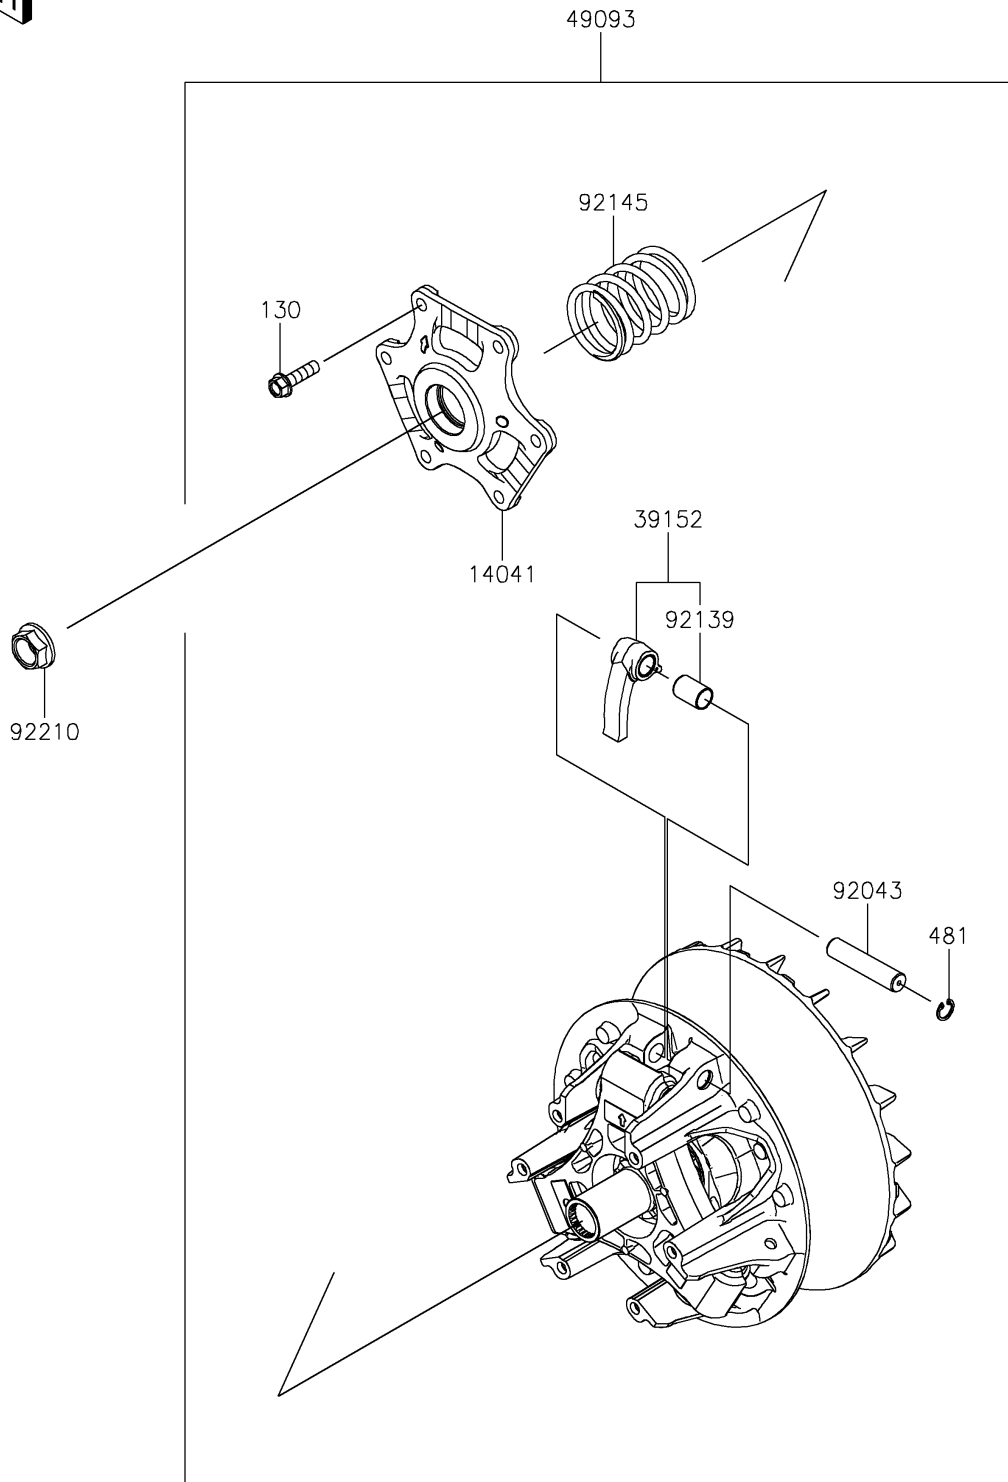

2025 Teryx KRX 1000 Blackout Edition

PARTS DIAGRAM

Drive Converter

E1391

2025 Teryx KRX 1000 Blackout Edition

PARTS LIST

Drive Converter

| ITEM NAME | PART NUMBER | QUANTITY |
|------------------------------------|-------------|----------|
| COVER-COMP (Ref # 14041) | 14041-0647 | 1 |
| WEIGHT-RAMP (Ref # 39152) | 39152-0108 | 3 |
| CONVERTER-ASSY-DRIVE (Ref # 49093) | 49093-0117 | 1 |
| PIN (Ref # 92043) | 92043-1811 | 3 |
| BUSHING (Ref # 92139) | 92139-0933 | 3 |
| SPRING (Ref # 92145) | 92145-1855 | 1 |
| NUT,20MM (Ref # 92210) | 92210-1753 | 1 |
| BOLT-FLANGED,8X30 (Ref # 130) | 130CA0830 | 6 |
| CIRCLIP-TYPE-C (Ref # 481) | 481J1400 | 3 |