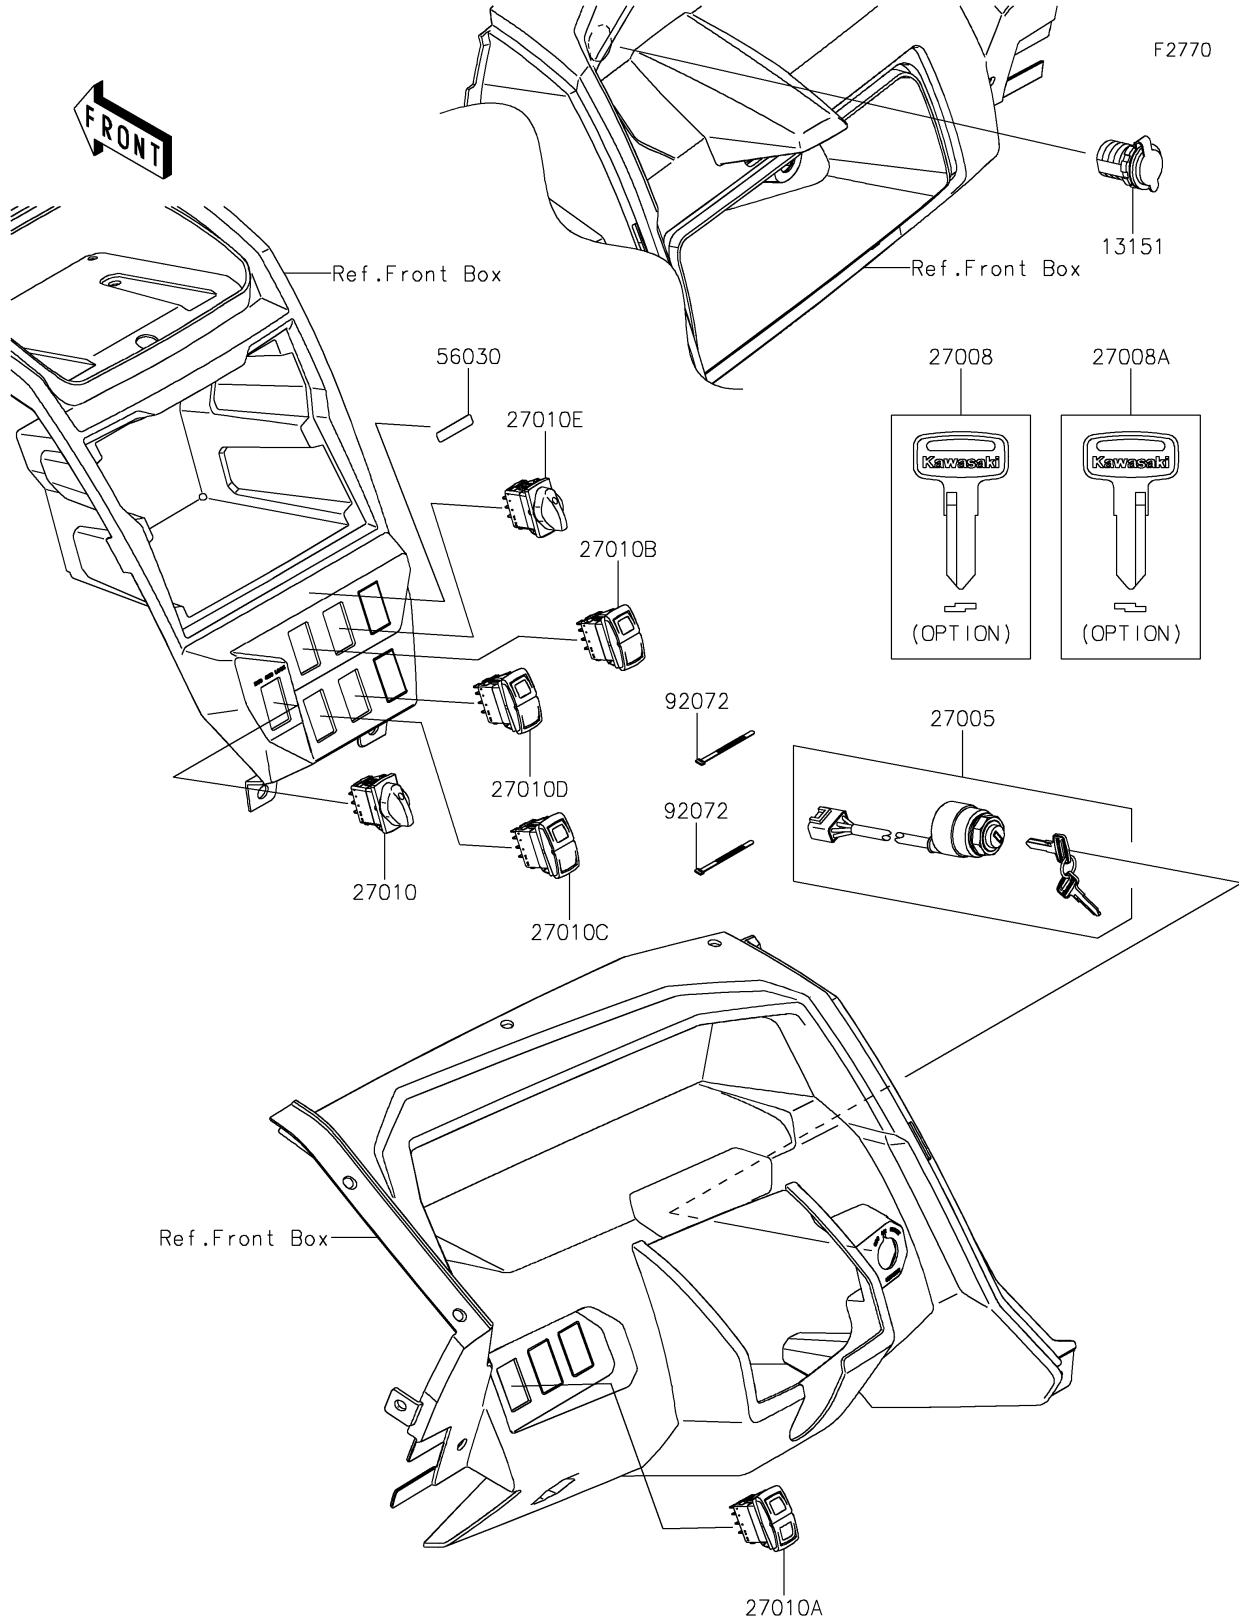

2025 Teryx KRX 1000 eS PARTS DIAGRAM

Ignition Switch

2025 Teryx KRX 1000 eS PARTS LIST

Ignition Switch

ITEM NAME	PART NUMBER	QUANTITY
SWITCH-COMP,OUTLET,12V (Ref # 13151)	13151-0556	1
SWITCH-ASSY-IGNITION (Ref # 27005)	27005-0643	1
KEY-LOCK,BLANK (Ref # 27008)	27008-1153	1
KEY-LOCK,BLANK (Ref # 27008A)	27008-1157	1
SWITCH,2WD/4WD (Ref # 27010)	27010-0902	1
SWITCH,HEAD LIGHT (Ref # 27010A)	27010-0903	1
SWITCH,POWER MODE (Ref # 27010B)	27010-0904	1
SWITCH,UP/DOWN (Ref # 27010C)	27010-0954	1
SWITCH,SELECT/RETURN (Ref # 27010D)	27010-0955	1
SWITCH,KECS MODE (Ref # 27010E)	27010-0972	1
LABEL,KECS MODE (Ref # 56030)	56030-1706	1
BAND,L=123 (Ref # 92072)	92072-030	2