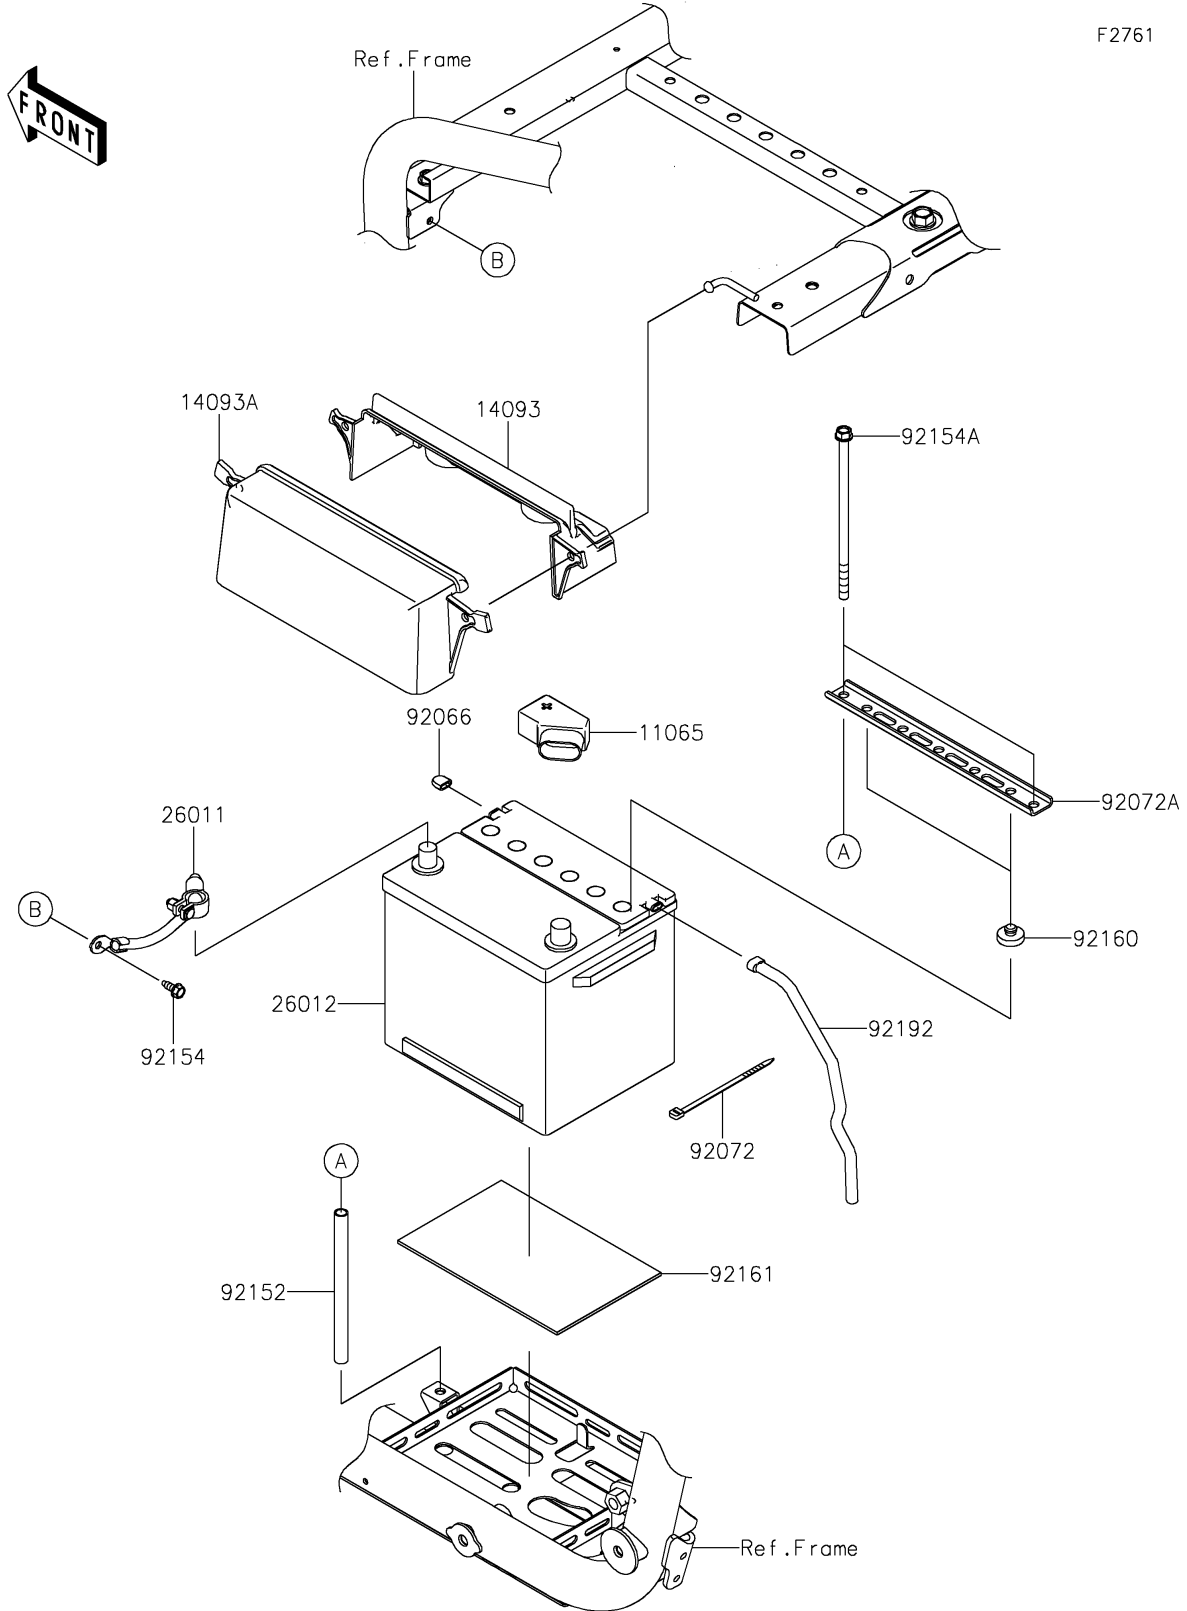

# 2025 Teryx KRX 1000 eS PARTS DIAGRAM

## Battery

## 2025 Teryx KRX 1000 eS PARTS LIST

### Battery

ITEM NAME	PART NUMBER	QUANTITY
CAP (Ref # 11065)	11065-0850	1
COVER,BATTERY TERMINAL,INNER (Ref # 14093)	14093-0800	1
COVER,BATTERY TERMINAL,OUTER (Ref # 14093A)	14093-0801	1
WIRE-LEAD,BATTERY(-) (Ref # 26011)	26011-1871	1
BATTERY,WET,(26R) (Ref # 26012)	26012-1569	1
PLUG,BREATHER (Ref # 92066)	92066-1592	1
BAND,92X2.4 (Ref # 92072)	92072-0791	1
BAND,BATTERY (Ref # 92072A)	92072-0844	1
COLLAR,9.4X12.7X160 (Ref # 92152)	92152-2584	2
BOLT,FLANGED,6X16 (Ref # 92154)	92154-0551	1
BOLT,FLANGED,8X175 (Ref # 92154A)	92154-3973	2
DAMPER (Ref # 92160)	92160-1396	2
DAMPER (Ref # 92161)	92161-0578	1
TUBE,BREATHER,7X10X300 (Ref # 92192)	92192-2257	1