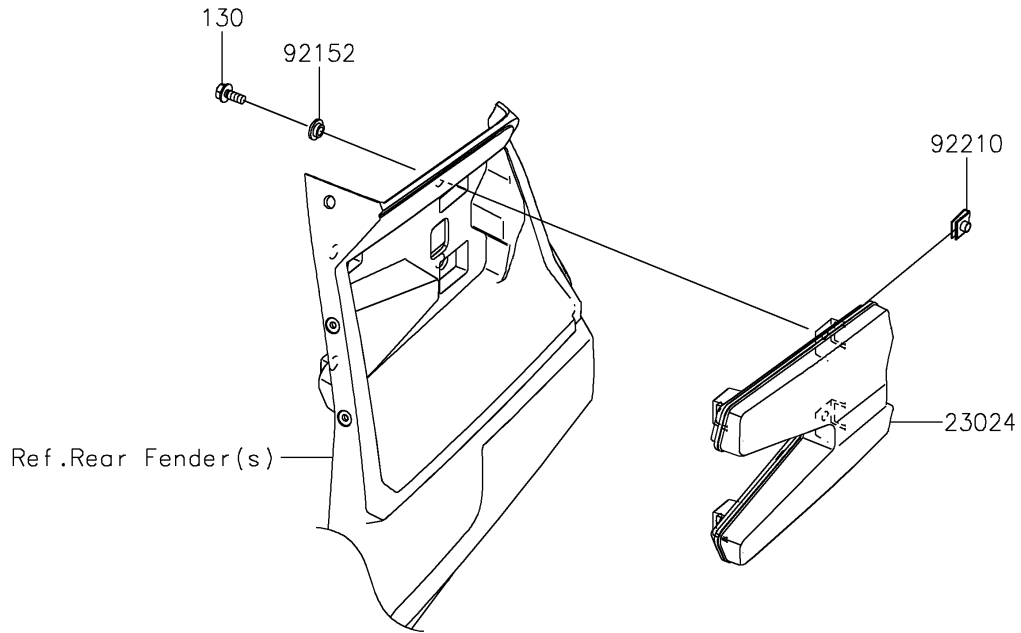

# 2025 Teryx KRX 1000 eS PARTS DIAGRAM

Taillight(s)

F2720

## 2025 Teryx KRX 1000 eS PARTS LIST

Taillight(s)

ITEM NAME	PART NUMBER	QUANTITY
LAMP-ASSY-TAIL,LED (Ref # 23024)	23024-0005	2
COLLAR,6.3X9.5X4.1 (Ref # 92152)	92152-1571	8
NUT (Ref # 92210)	92210-1125	8
BOLT-FLANGED,6X14 (Ref # 130)	130BA0614	8