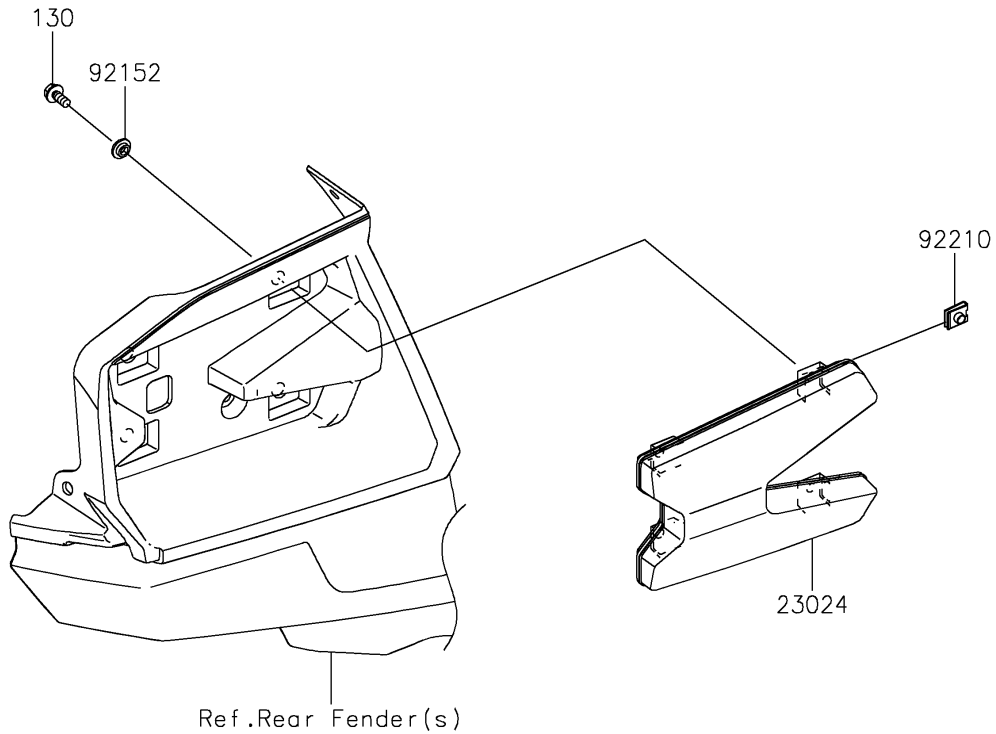

# 2025 Teryx KRX 1000 eS PARTS DIAGRAM

Taillight(s)

F2720

## 2025 Teryx KRX 1000 eS PARTS LIST

Taillight(s)

ITEM NAME	PART NUMBER	QUANTITY
LAMP-ASSY-TAIL,LED (Ref # 23024)	23024-0005	2
COLLAR,6.3X9.5X4.1 (Ref # 92152)	92152-1571	8
NUT (Ref # 92210)	92210-1125	8
BOLT-FLANGED,6X14 (Ref # 130)	130BA0614	8