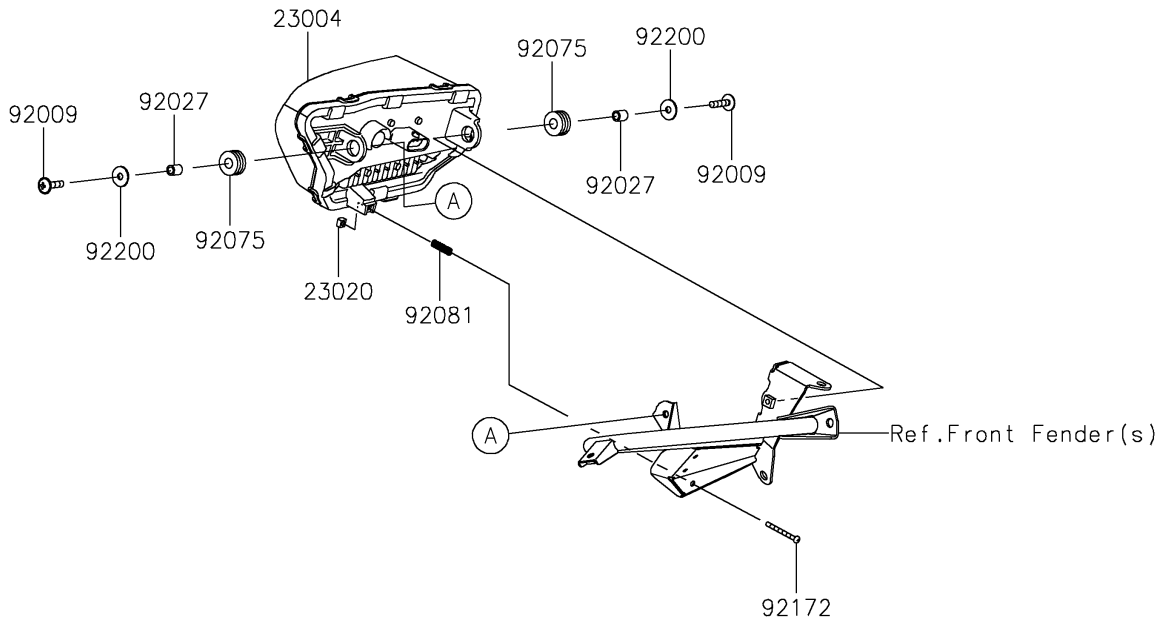

2025 Teryx KRX 1000 eS PARTS DIAGRAM

Headlight(s)

F2710

2025 Teryx KRX 1000 eS PARTS LIST

Headlight(s)

ITEM NAME	PART NUMBER	QUANTITY
LAMP-HEAD,LH,LED (Ref # 23004)	23004-0429	1
LAMP-HEAD,RH,LED (Ref # 23004A)	23004-0430	1
NUT,4MM,FOCUS ADJUST (Ref # 23020)	23020-018	2
SCREW,6X25 (Ref # 92009)	92009-1465	4
COLLAR,6.8X10X12 (Ref # 92027)	92027-162	4
DAMPER,10X24X12 (Ref # 92075)	92075-1690	4
SPRING,FOCUS ADJUST (Ref # 92081)	92081-1896	2
SCREW,4X40 (Ref # 92172)	92172-1092	2
WASHER,6.5X20X1.6 (Ref # 92200)	92200-0283	4