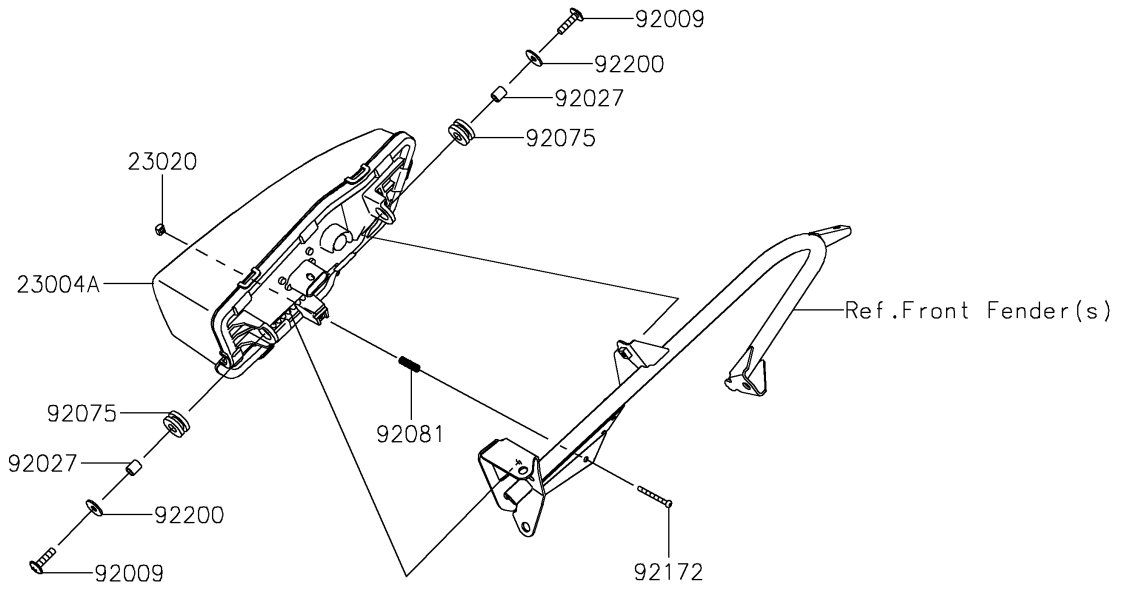

2025 Teryx KRX 1000 eS PARTS DIAGRAM

Headlight(s)

F2710

2025 Teryx KRX 1000 eS PARTS LIST

Headlight(s)

ITEM NAME	PART NUMBER	QUANTITY
LAMP-HEAD,LH,LED (Ref # 23004)	23004-0429	1
LAMP-HEAD,RH,LED (Ref # 23004A)	23004-0430	1
NUT,4MM,FOCUS ADJUST (Ref # 23020)	23020-018	2
SCREW,6X25 (Ref # 92009)	92009-1465	4
COLLAR,6.8X10X12 (Ref # 92027)	92027-162	4
DAMPER,10X24X12 (Ref # 92075)	92075-1690	4
SPRING,FOCUS ADJUST (Ref # 92081)	92081-1896	2
SCREW,4X40 (Ref # 92172)	92172-1092	2
WASHER,6.5X20X1.6 (Ref # 92200)	92200-0283	4