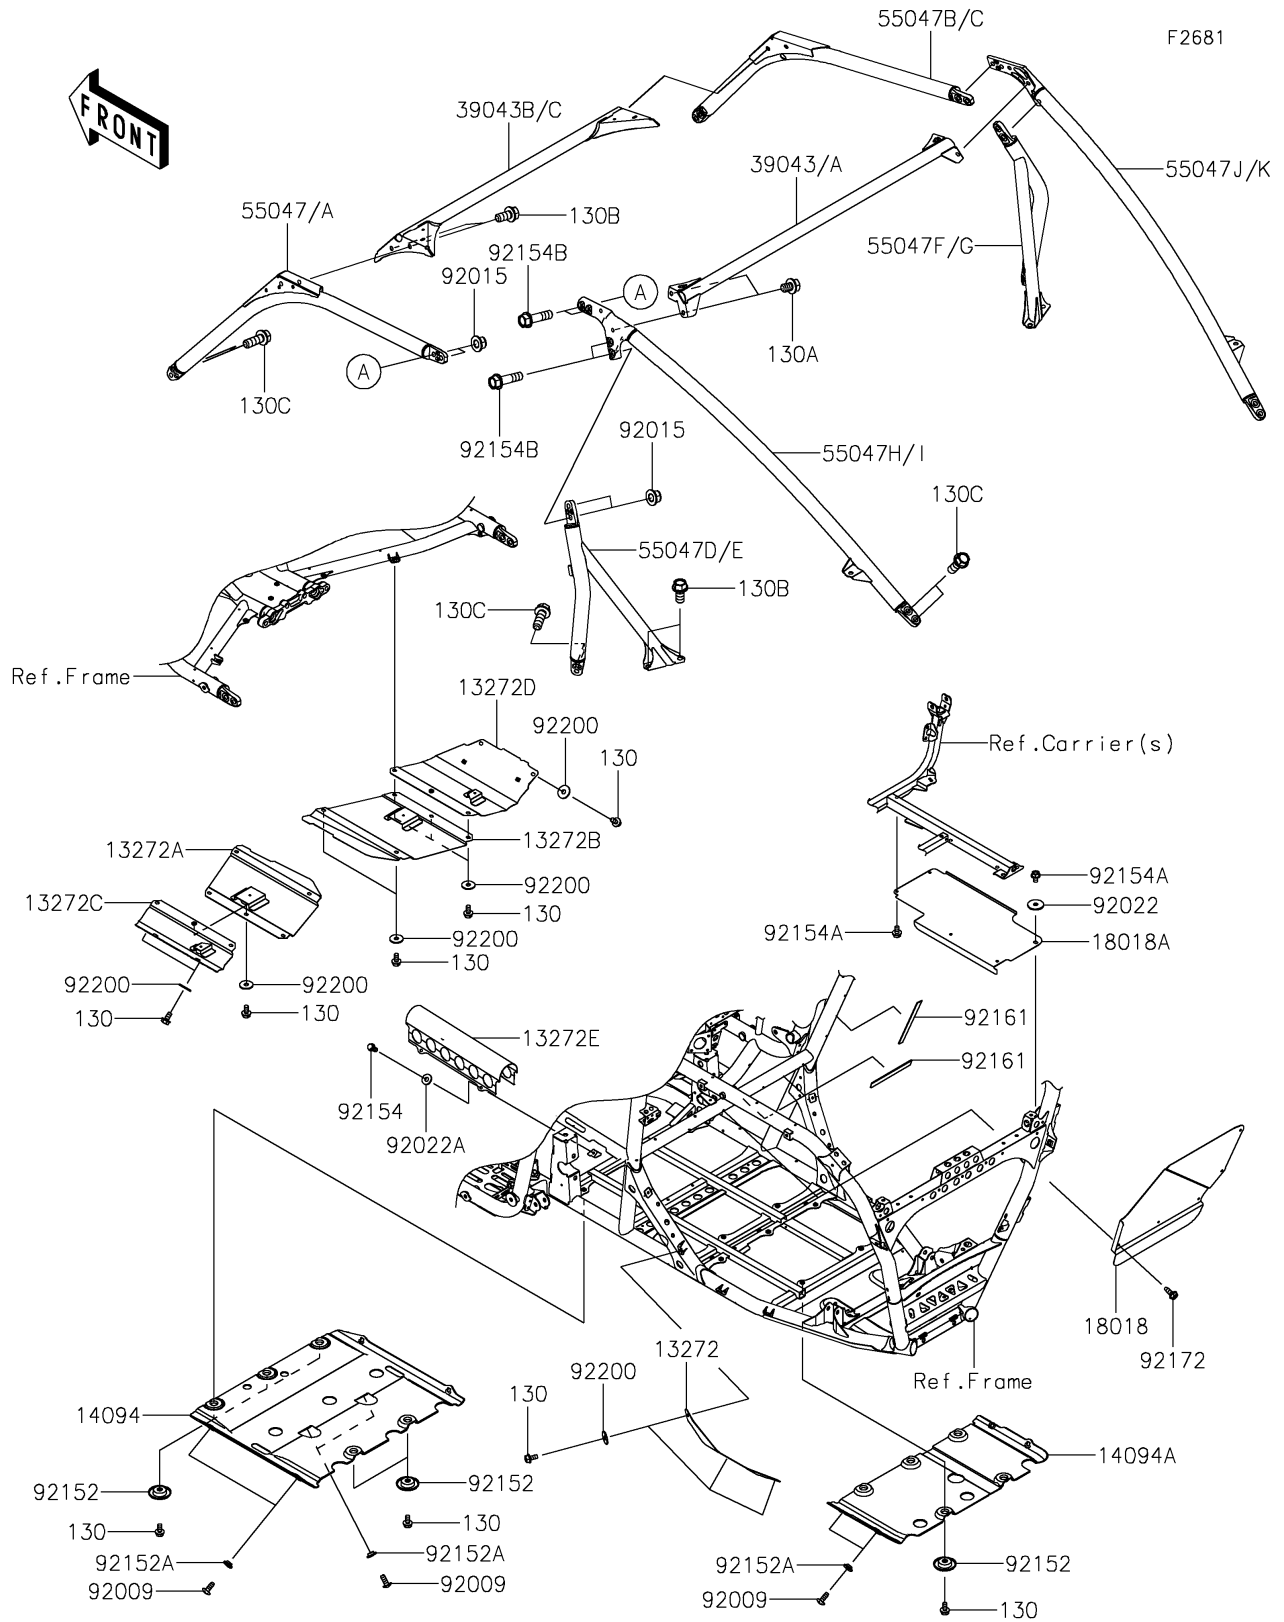

2025 Teryx KRX 1000 eS PARTS DIAGRAM

Guards/Cab Frame

2025 Teryx KRX 1000 eS PARTS LIST

Guards/Cab Frame

ITEM NAME	PART NUMBER	QUANTITY
PLATE,CVT COVER (Ref # 13272)	13272-3797	1
PLATE,SKID,FR,CNT,LH (Ref # 13272A)	13272-4328	1
PLATE,SKID,FR,CNT,RH (Ref # 13272B)	13272-4329	1
PLATE,SKID,FR,LH (Ref # 13272C)	13272-4330	1
PLATE,SKID,FR,RH (Ref # 13272D)	13272-4331	1
PLATE,DRIVE SHAFT (Ref # 13272E)	13272-7108	1
COVER,SKID,CNT (Ref # 14094)	14094-0040	1
COVER,SKID,RR (Ref # 14094A)	14094-0041	1
PLATE-HEAT GUARD (Ref # 18018)	18018-0616	1
PLATE-HEAT GUARD (Ref # 18018A)	18018-0646	1
CROSSMEMBER-COMP,RR,BEIGE (Ref # 39043A)	39043-0032-75L	1
CROSSMEMBER-COMP,FR,BEIGE (Ref # 39043C)	39043-0033-75L	1
BAR-COMP,A-PILLAR,LH,BEIGE (Ref # 55047A)	55047-0399-75L	1
BAR-COMP,A-PILLAR,RH,BEIGE (Ref # 55047C)	55047-0400-75L	1
BAR-COMP,B-PILLAR,LH,BEIGE (Ref # 55047E)	55047-0407-75L	1
BAR-COMP,B-PILLAR,RH,BEIGE (Ref # 55047G)	55047-0408-75L	1
BAR-COMP,C-PILLAR,LH,BEIGE (Ref # 55047I)	55047-0409-75L	1
BAR-COMP,C-PILLAR,RH,BEIGE (Ref # 55047K)	55047-0410-75L	1
SCREW,TAPPING,6X16 (Ref # 92009)	92009-1166	10
NUT,LOCK,FLANGED,12MM (Ref # 92015)	92015-1433	8
WASHER,6.5X24X2 (Ref # 92022)	92022-1690	1
WASHER (Ref # 92022A)	92022-2247	4
COLLAR (Ref # 92152)	92152-0784	10
COLLAR,6.3X9.5X4.1 (Ref # 92152A)	92152-1571	10
BOLT,FLANGED,6X12 (Ref # 92154)	92154-2922	4
BOLT,FLANGED,6X10 (Ref # 92154A)	92154-4159	5
BOLT,FLANGED,12X45 (Ref # 92154B)	92154-7076	8
DAMPER,10X85X1 (Ref # 92161)	92161-1964	3
SCREW,TAPPING,6X16 (Ref # 92172)	92172-0869	5

2025 Teryx KRX 1000 eS PARTS LIST

Guards/Cab Frame

ITEM NAME	PART NUMBER	QUANTITY
WASHER,6.5X20X1.6 (Ref # 92200)	92200-0283	17
BOLT-FLANGED,6X12 (Ref # 130)	130CA0612	27
BOLT-FLANGED,12X16 (Ref # 130A)	130CA1216	4
BOLT-FLANGED,12X25 (Ref # 130B)	130CA1225	8
BOLT-FLANGED,12X35 (Ref # 130C)	130CA1235	12